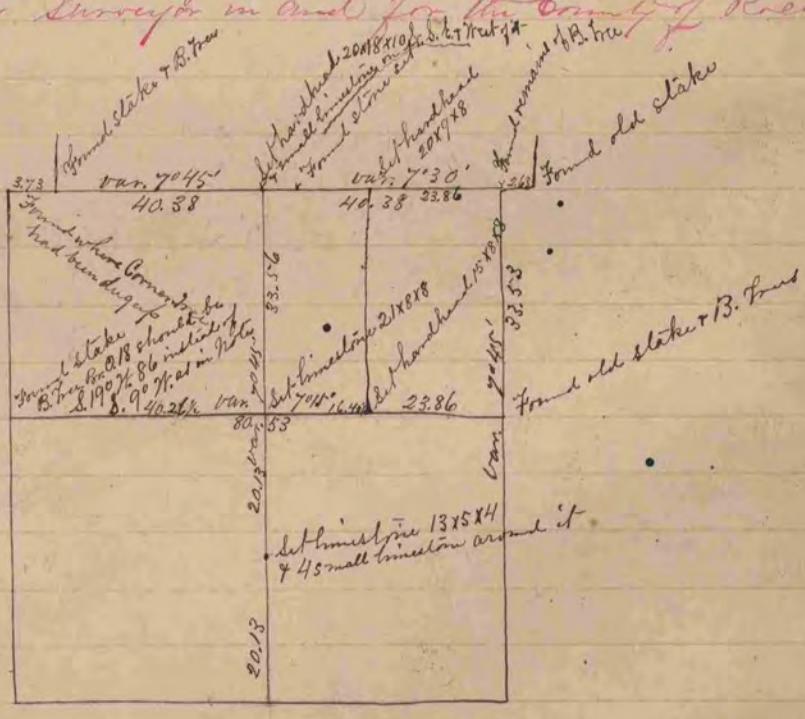

Record & Plat of a Survey made June 12, 1863 in Sec. 17 T. 3, R. 11 E. by S. D. Locke, County Surveyor in and for the County of Rock, Wis. Center

A Record & Plat of a survey made June 23, 1863 in Sec. 5 T. 3 R. 10 E. by S. D. Locke, County Surveyor in and for the County of Rock, Wisconsin - Magnolia