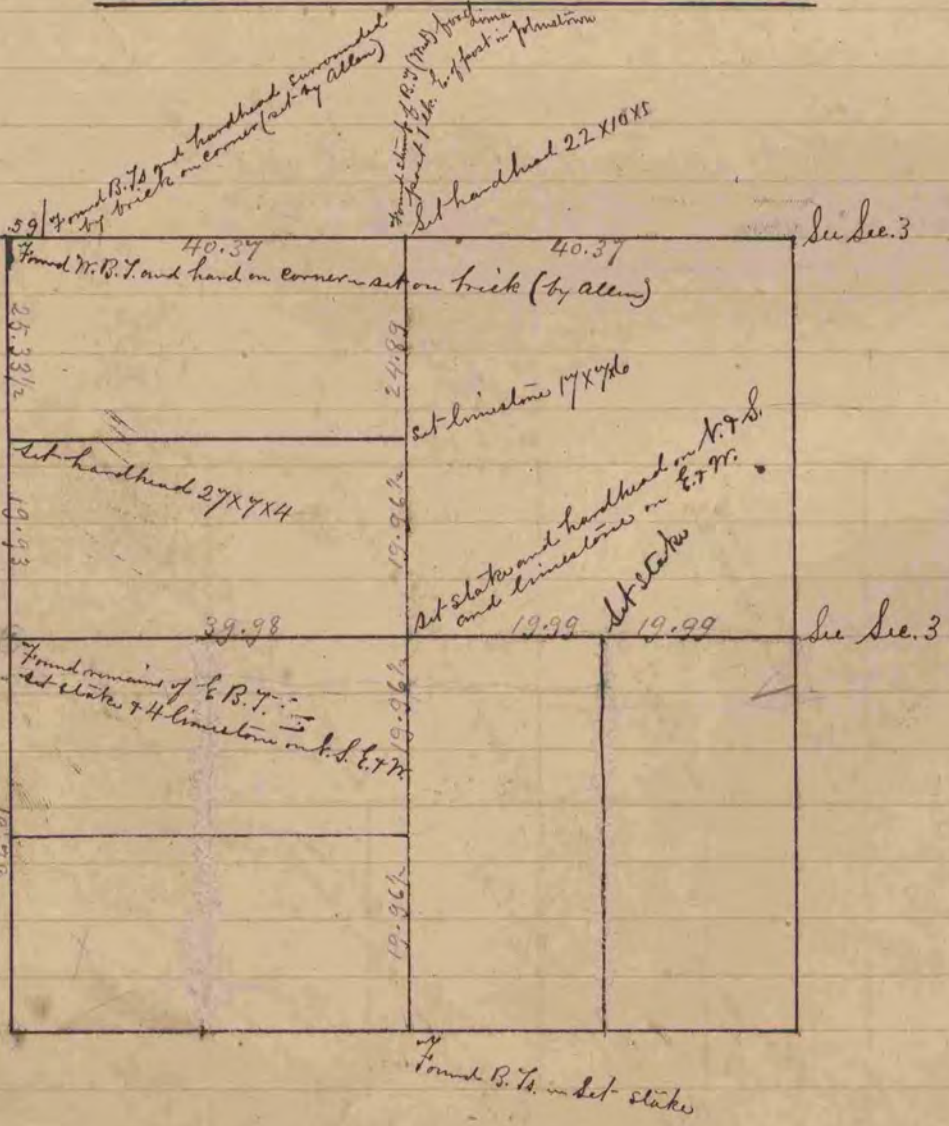

A Record & Plat of a Survey made on Sec. 3, T. 3, R. 14^E, May 20 & 24th 1864, by S.D. Locke, Co. Survr. in and for Rock Co. Wis.

A Record & Plat of a Survey made on Sec. 14, T. 3, R. 14^E, May 31 and June 1st 1864, by S.D. Locke Co. Survr. in and for Rock Co. Wis.