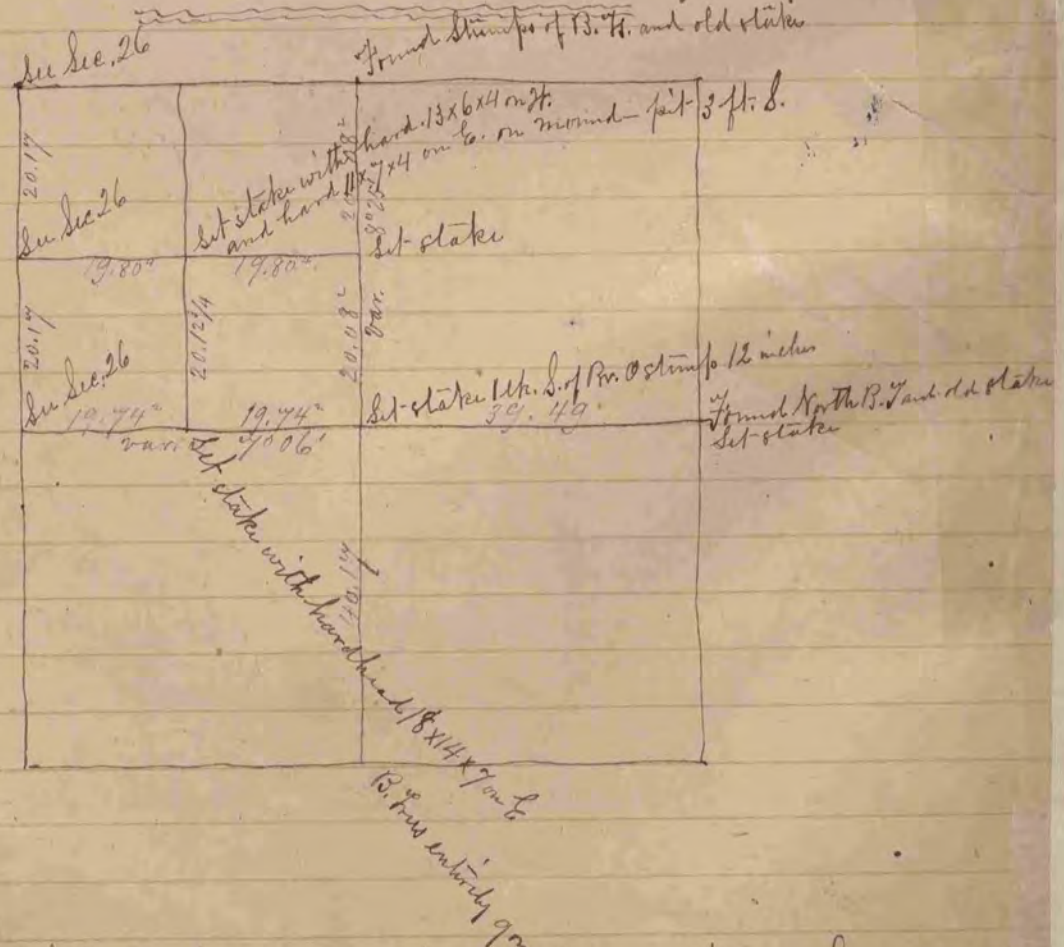

COUNTY SURVEYOR
RECORD 1 1851-1869

A Record & Plat of a Survey made by me May 4, 1865 on Sec. 26
Town of Union S.D. Locke, County Surveyor, Rock Co. Wis.

A Record & Plat of a Survey made by me May 5, 1865, on Sec. 25
Town of Union S.D. Locke, County Surveyor, Rock Co. Wis.