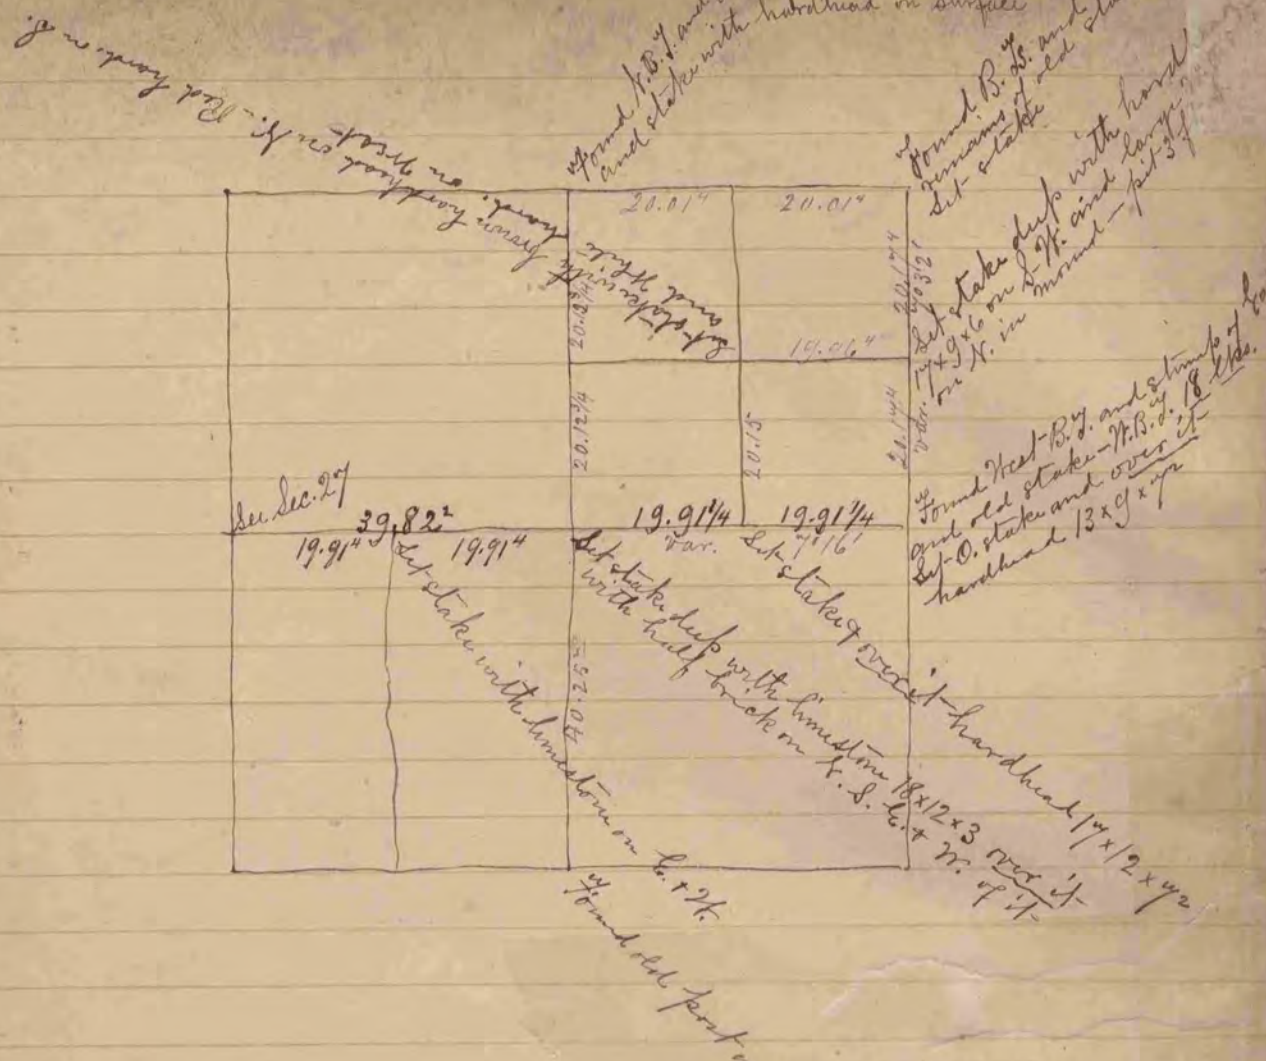

COUNTY SURVEYOR
RECORD 1 1851-1869

A Record & Plat of a Survey made by me May 4, 1865 on Sec. 26
Town of Union S.D. Locke, County Surveyor, Rock Co. Wis.

A Record & Plat of a Survey made by me May 5, 1865, on Sec. 25
Town of Union S.D. Locke, County Surveyor, Rock Co. Wis.