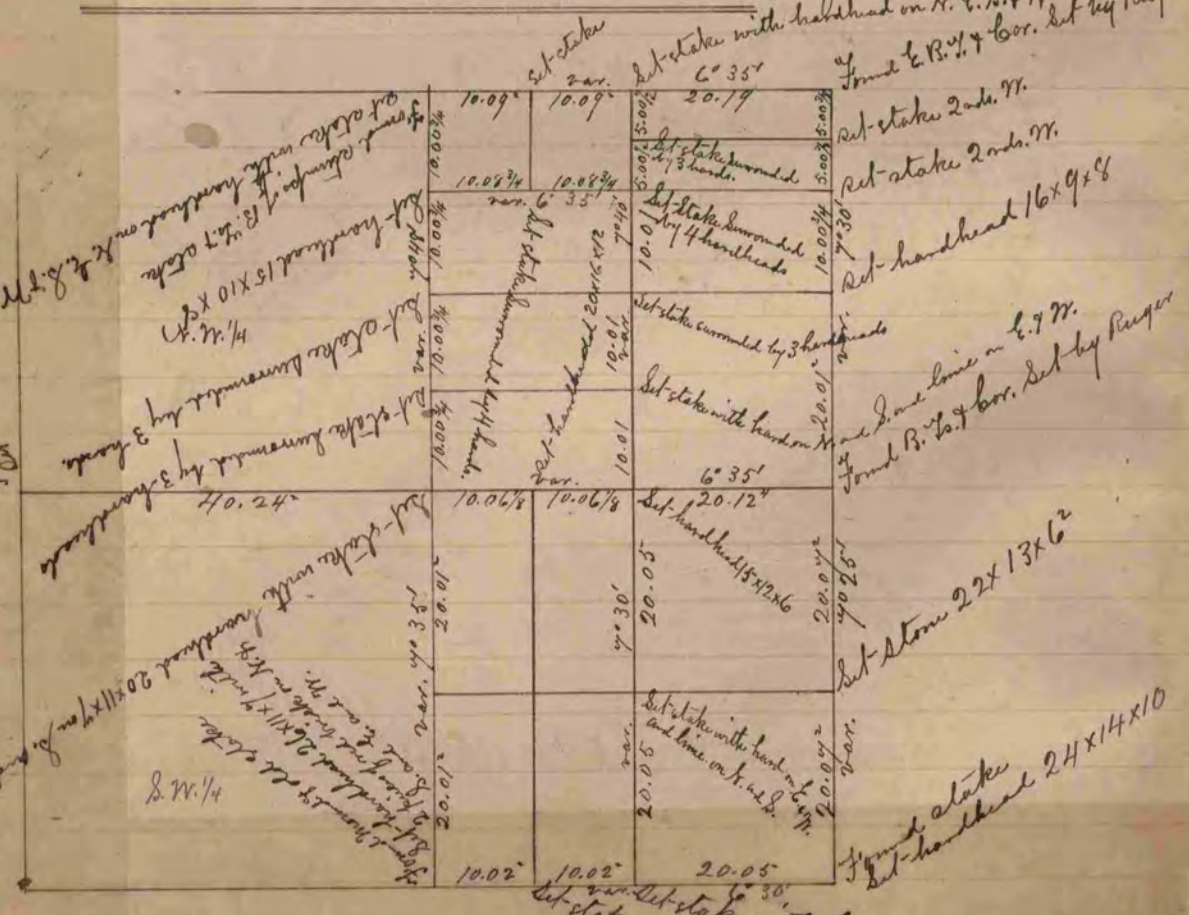

The above is a correct Record & Plat of a Survey made by me  
 June 7, 1866, on Sec. 15, Lima -  
 S.D. Locke, Co. Survs., for Rock Co. Mo.

The above is a correct Record & Plat of a Survey made by me  
 June 9, 1866, on Sec. 15, Harmony -  
 S.D. Locke, Co. Survs., Rock Co., Mo.