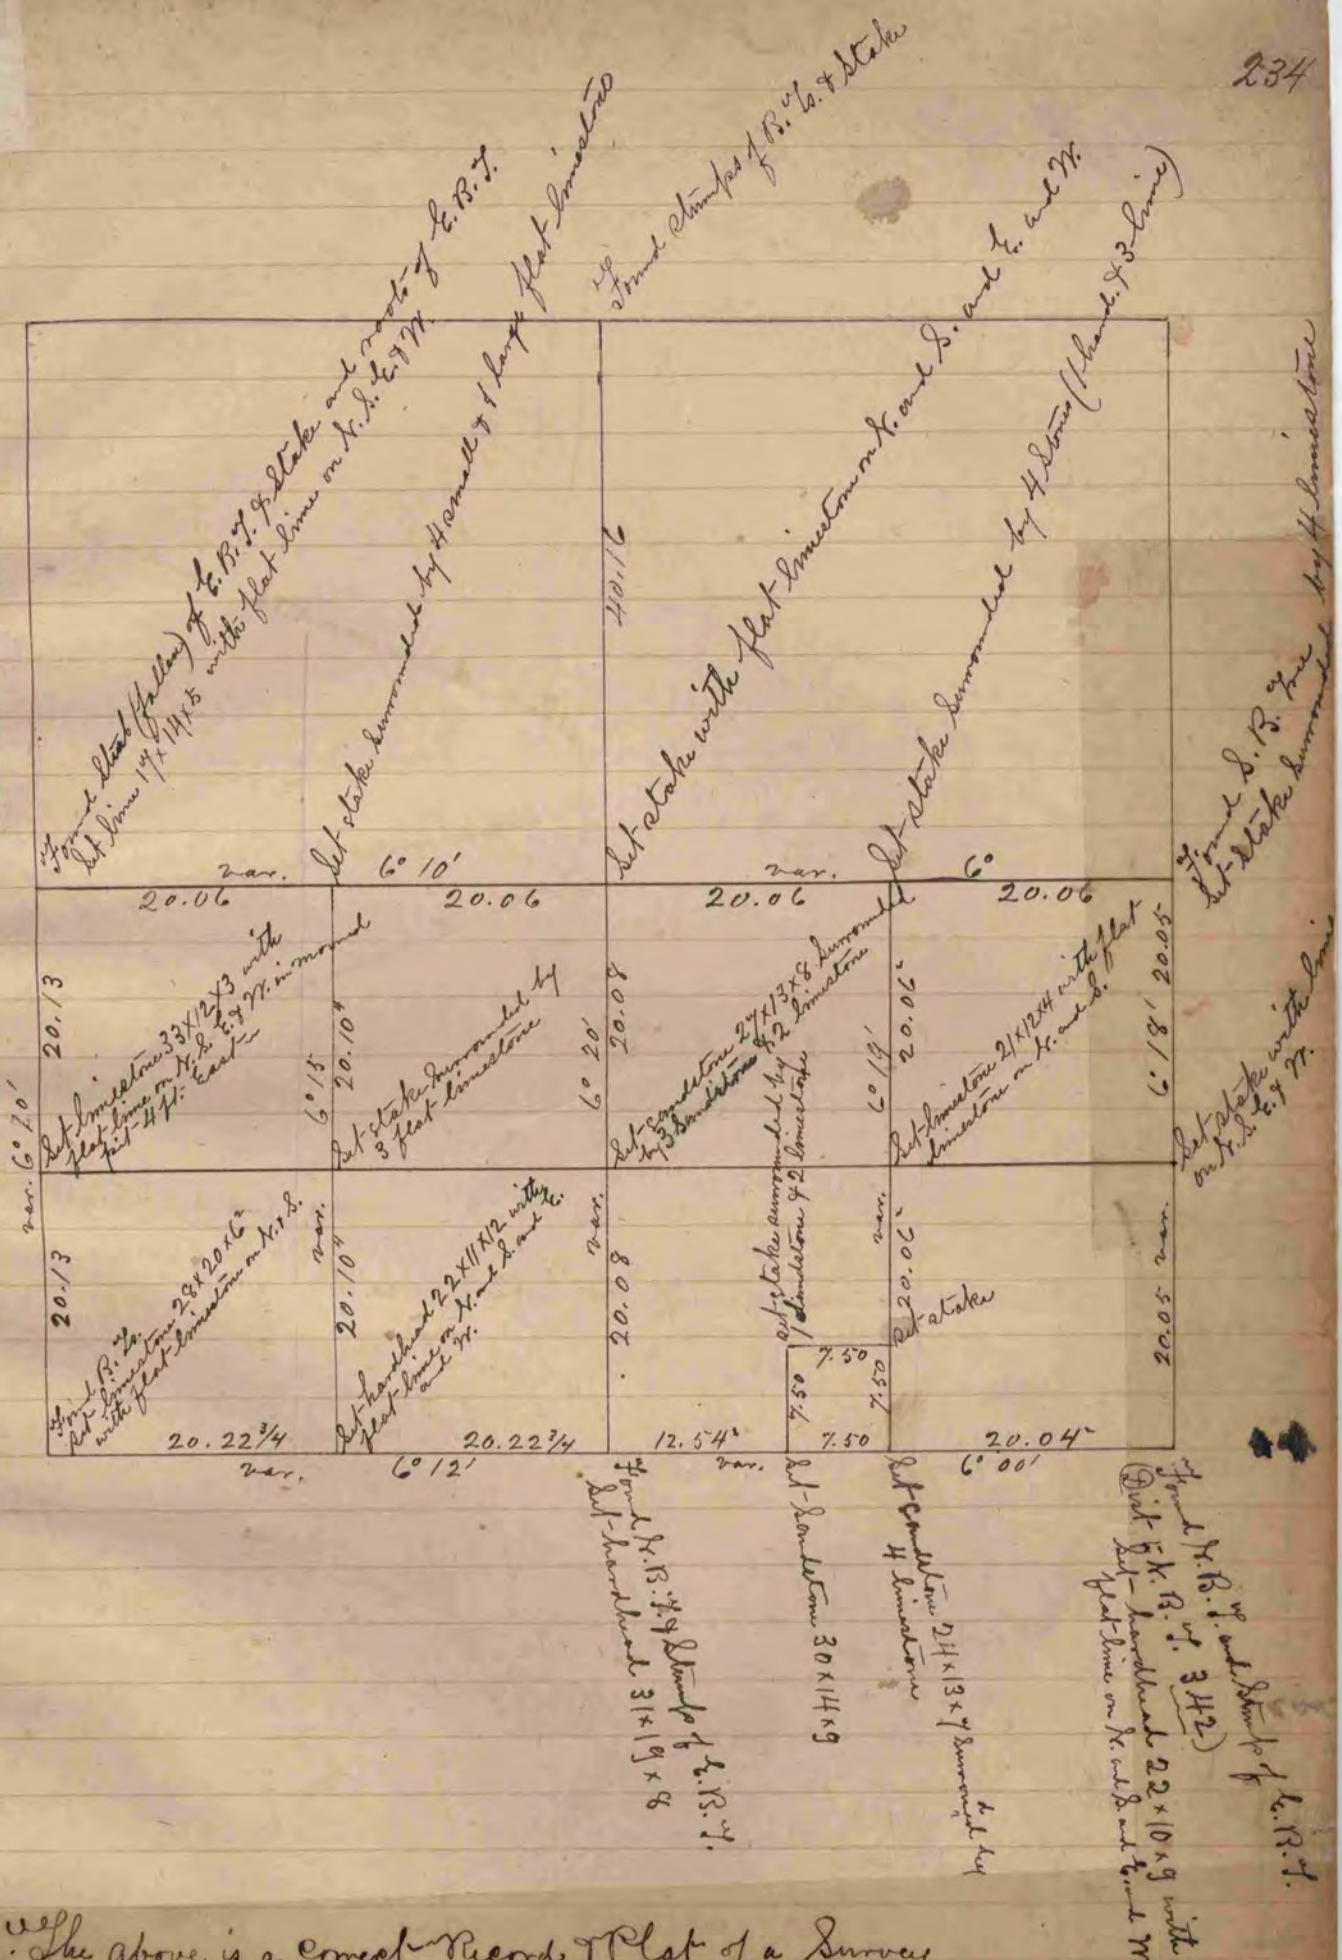

COUNTY SURVEYOR
RECORD 1 1851-1869

The above is a correct Record & Plat of a Survey made by me June 19 & 20, 1866, on Sec. 33, Spring Valley, S.D. Laake, Co. Survey, Rock Co., Wis.