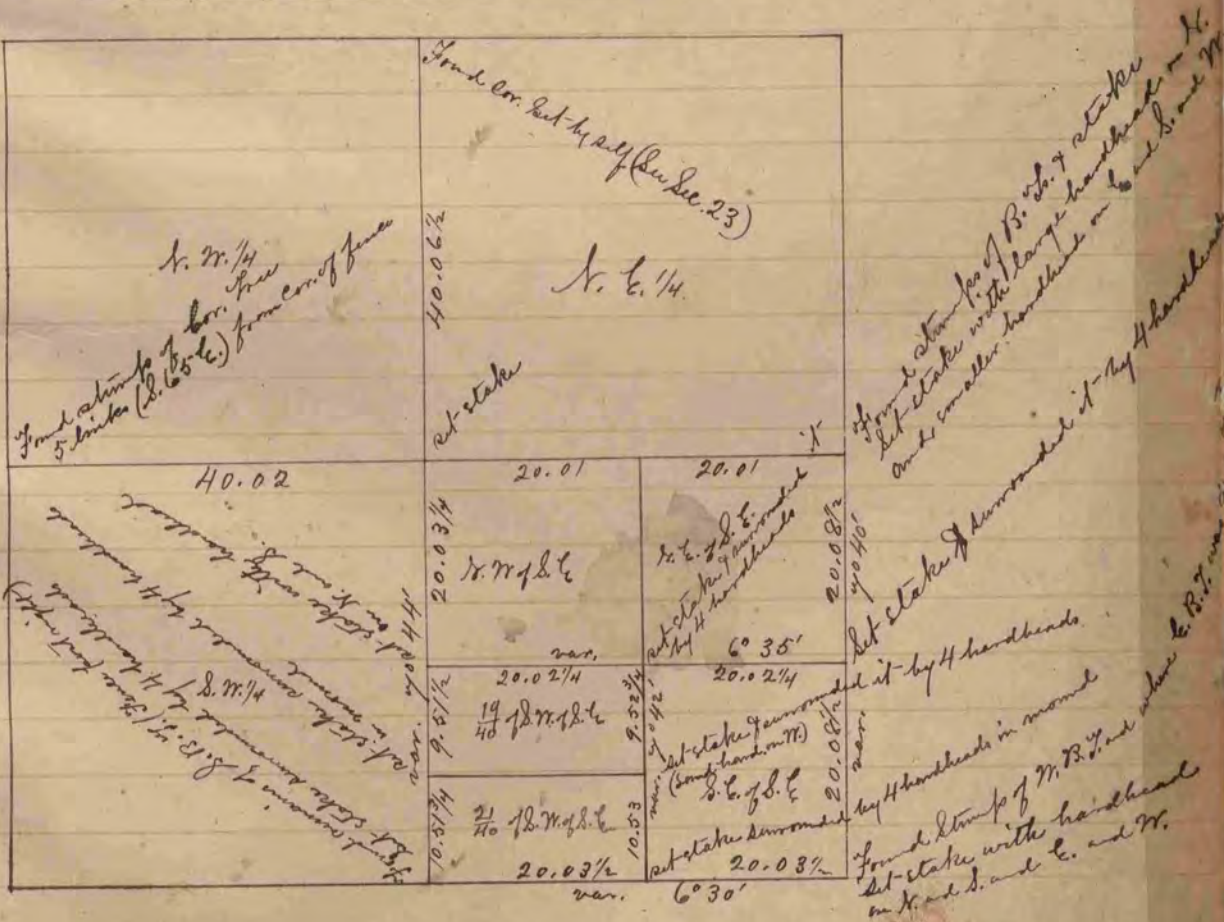

The above is a correct Record & Plat of a Survey made by me Nov. 14 & 15, 1866, on Dec. 19, Town of Milton
S.D. Locke, Co. Surveyor, Rock Co., Miss.

The above is a correct Record & Plat of a Survey made by me Nov. 28 & 29, 1866, on Dec. 26, Town of Clinton
S.D. Locke, County Surveyor for
Rock County Miss.