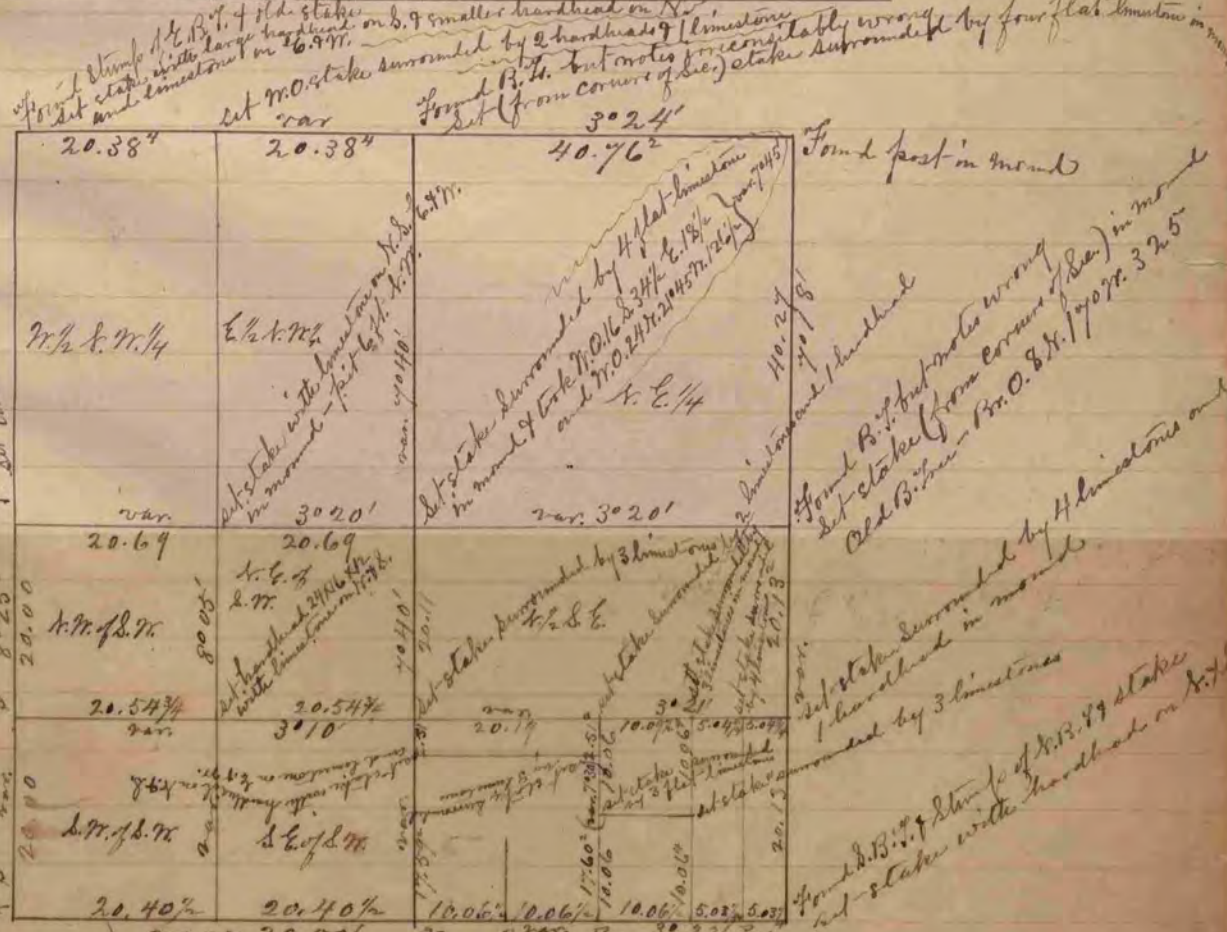

The above is a correct Record & Plat of a Survey made by me April 26, 1867, on Sec. 15, Rock
S. D. Locke, County Surveyor for Rock Co., Miss.

The above is a correct Record
Plat of a Survey made by me
May 7, 8, 14 + 15, 1867, on Section
12, Springville,
S. D. Locke County Surveyor for Rock Co. Miss.