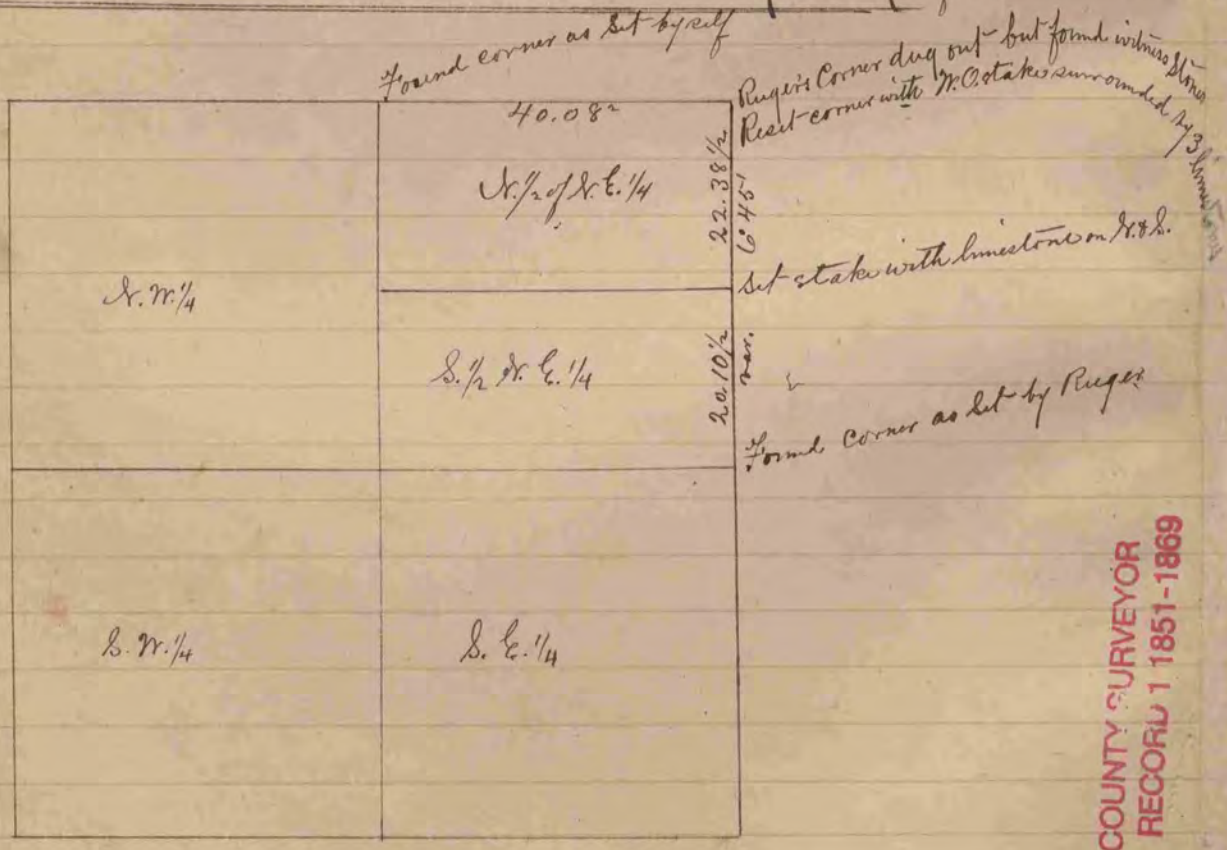

The above is a correct Record & Plat of a Survey made by me
 September 9, 1867, on Sec. 14, Rock Co. Wis.
 S. D. Locke, County Surveyor for Rock Co. Wis.

COUNTY SURVEYOR
 RECORD 1 1851-1869

The above is a correct Record & Plat of a Survey made by me
 September 24, 1867, on Sec. 2, La Prairie
 S. D. Locke County Surveyor for Rock Co. Wis.