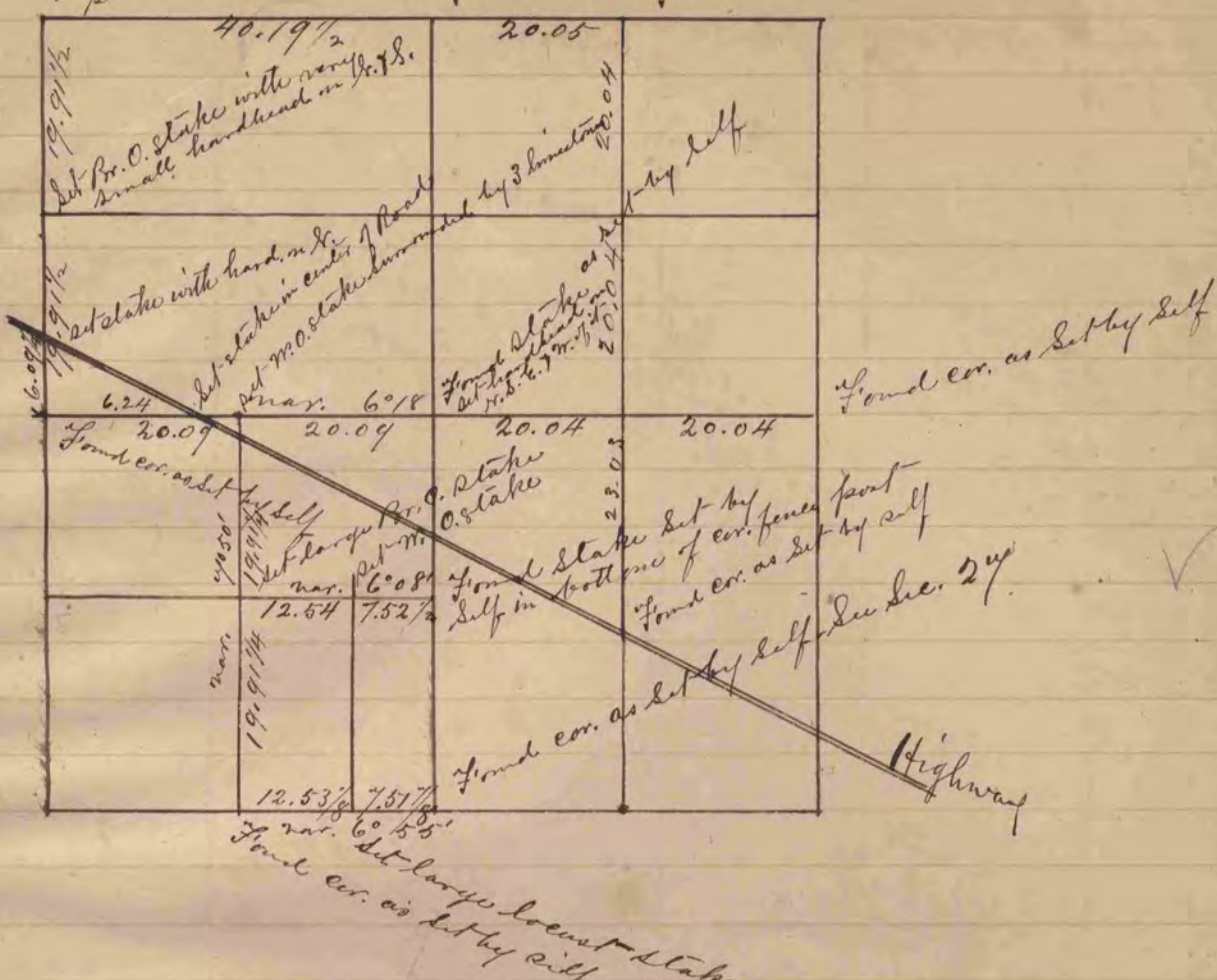

Found old stakes & another on N.W. corner
Set large locust stakes with handhead on N.W. corner
Found cor. as set by self - See Dec. 15
Found cor. as set by self - See Dec. 15

The above is a correct record
of a Plat of a Survey made by me June 17, 1868, on Dec. 22, Harmony
S. D. Locke County Survey

The above is a correct record & Plat of a Survey
made by me June 29, 1868, on Dec. 9, Lima
S. D. Locke County Survey