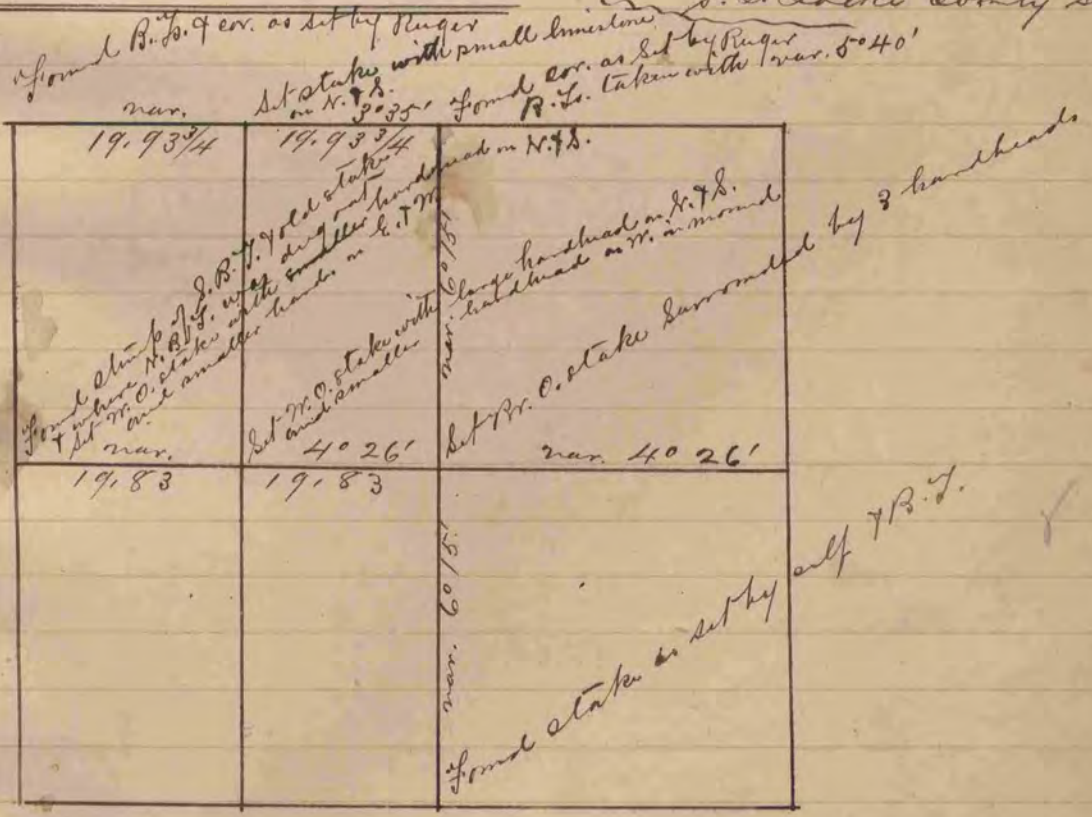

Found old stakes & another on N.W. corner
Set large locust stakes with handhead on N.W. corner
Found cor. as set by self - See Dec. 15
Found cor. as set by self - See Dec. 15

The above is a correct record
of a Plat of a Survey made by me June 17, 1868, on Dec. 22, Harmony
S. D. Locke County Survey

The above is a correct record & Plat of a Survey
made by me June 29, 1868, on Dec. 9, Lima
S. D. Locke County Survey