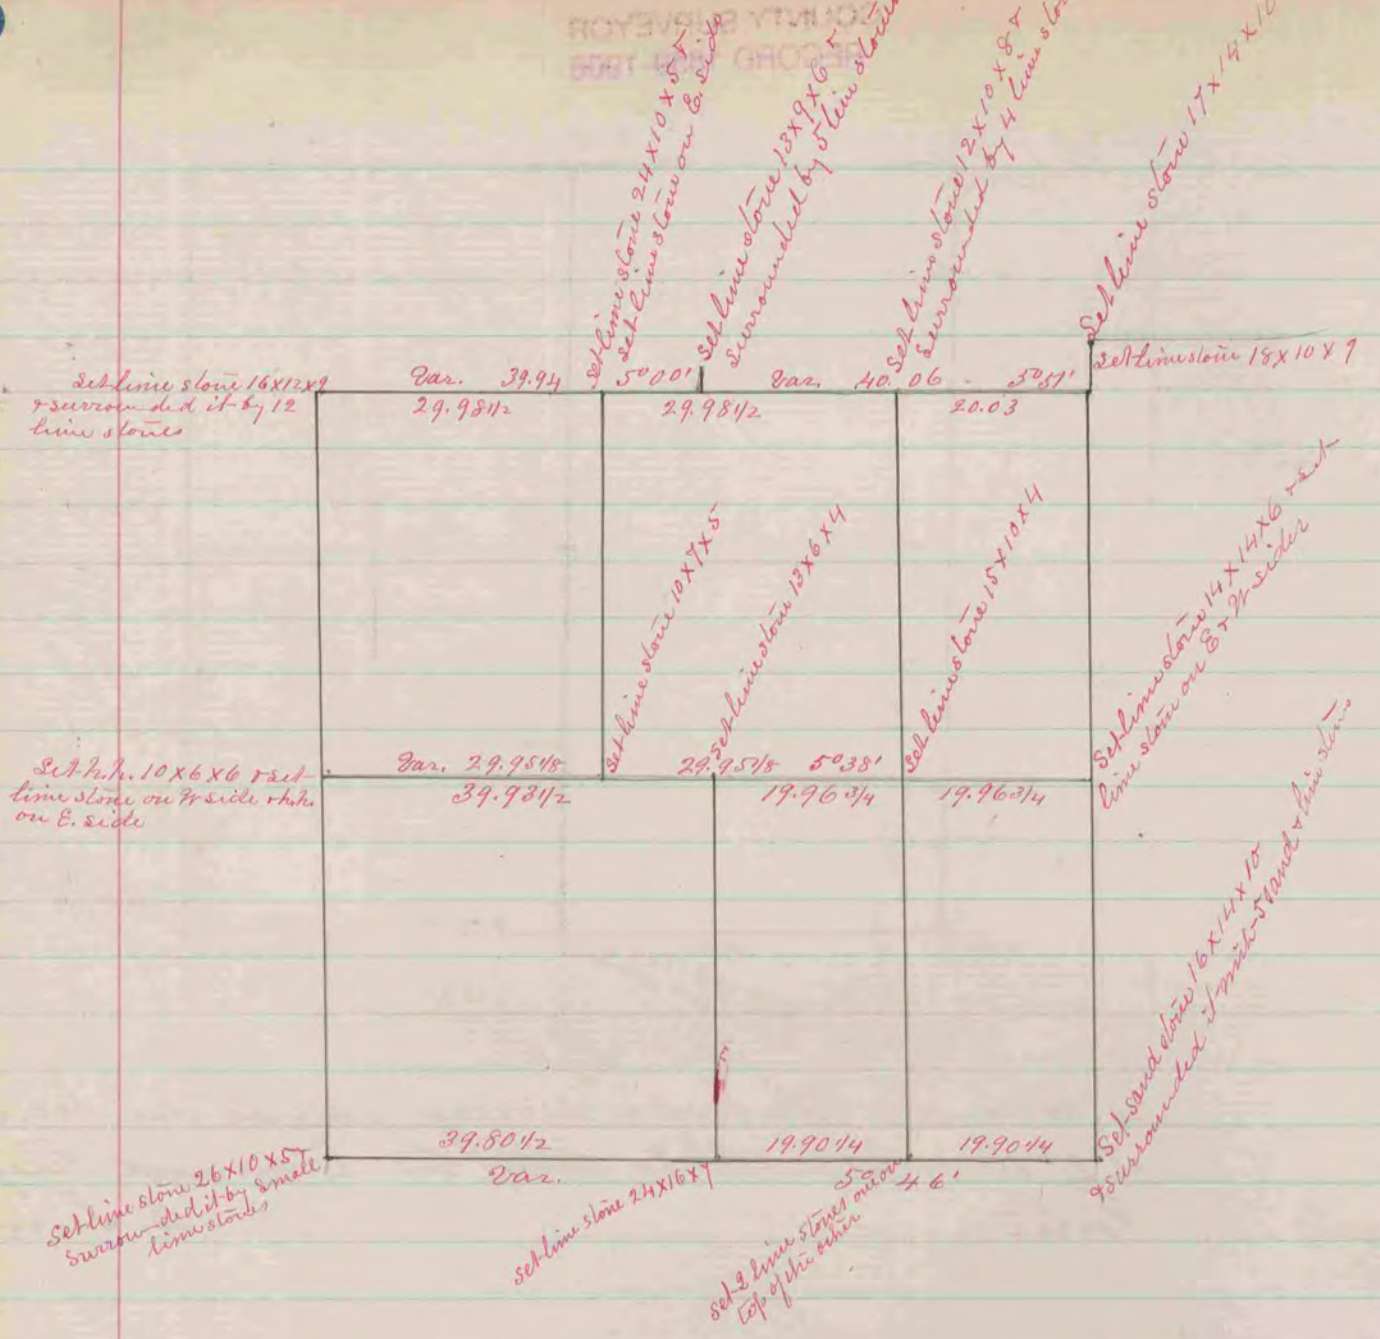

RECORDED IN THE
COUNTY RECORDS
MAGNOLIA

A Record & Plat of a survey made on Dec 24
 J. B. R 10 April 13. 1861 by Edward Reque
 Magnolia Co. Surveyor