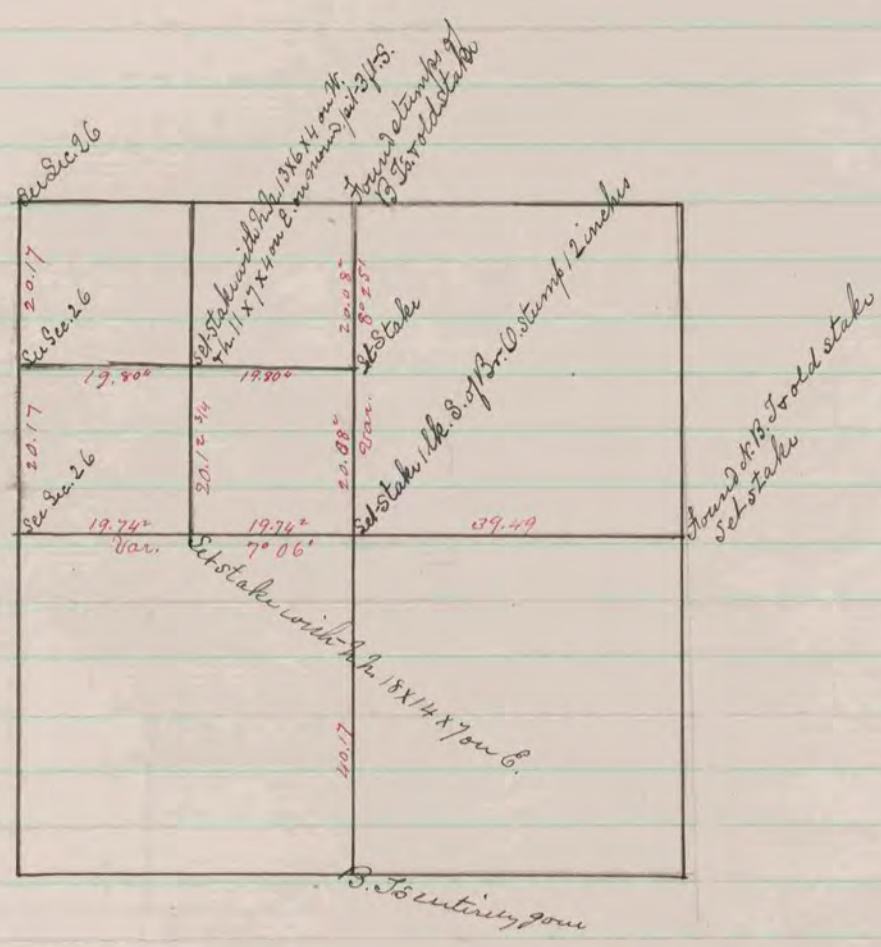

COUNTY SURVEYOR
RECORD 1859-1906

A record & Plat of a survey made by me May 4. 1865 on Dec. 26 Town of Union S. H. Locke, County Surveyor, Rock Co. Wis.

A record & plat of a survey made by me May 5th 1865. on Dec. 25 Town of Union S. H. Locke Co. Surveyor