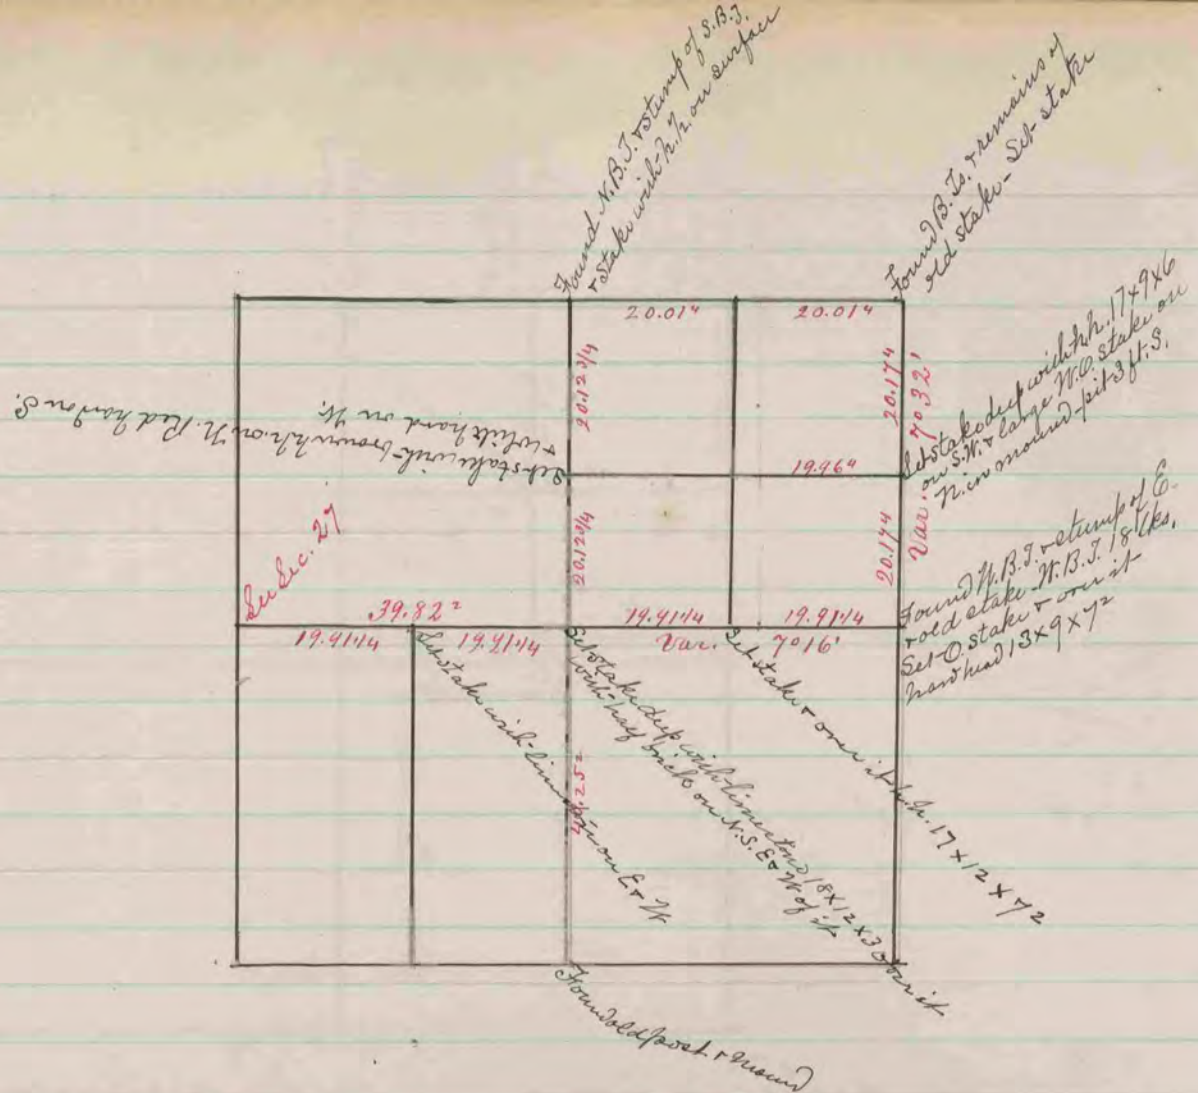

COUNTY SURVEYOR
RECORD 1859-1906

A record & Plat of a survey made by me May 4. 1865 on Dec. 26 Town of Union S. H. Locke, County Surveyor, Rock Co. Wis.

A record & plat of a survey made by me May 5th 1865. on Dec. 25 Town of Union S. H. Locke Co. Surveyor