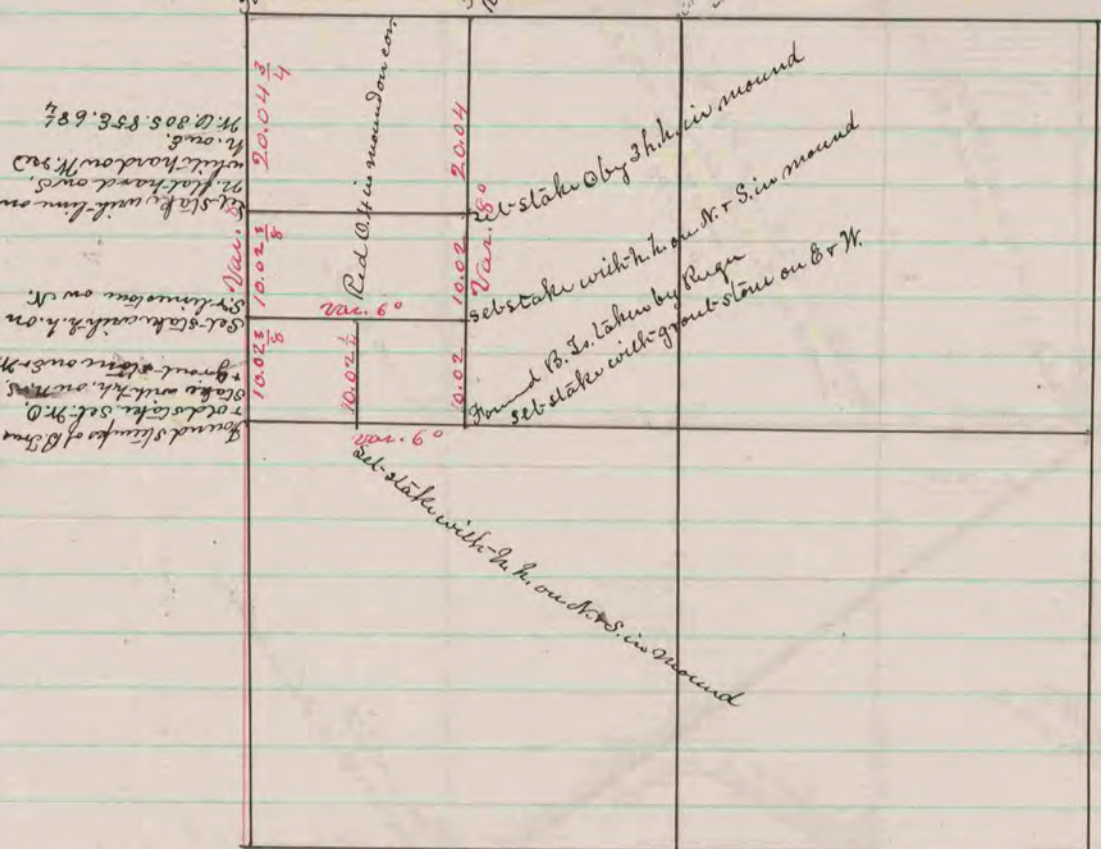

Found stamp of B. Lee + old stake
 Found corner by
 Raper next stake

Harmony 241

The above is a correct Record & Plat of a survey made
 by me Dec. 7 & 8, 1866 on Sec. 24 Harmony
 S. W. Locke Co. Survey Rock Co.

Harmony 242

The above is a correct Record & Plat of a survey made by me
 Dec. 21 & 22, 1866 on Sec. 14 Harmony

S. W. Locke Co. Sur. Rock Co.
 COUNTY SURVEYOR
 RECORD 1859-1906