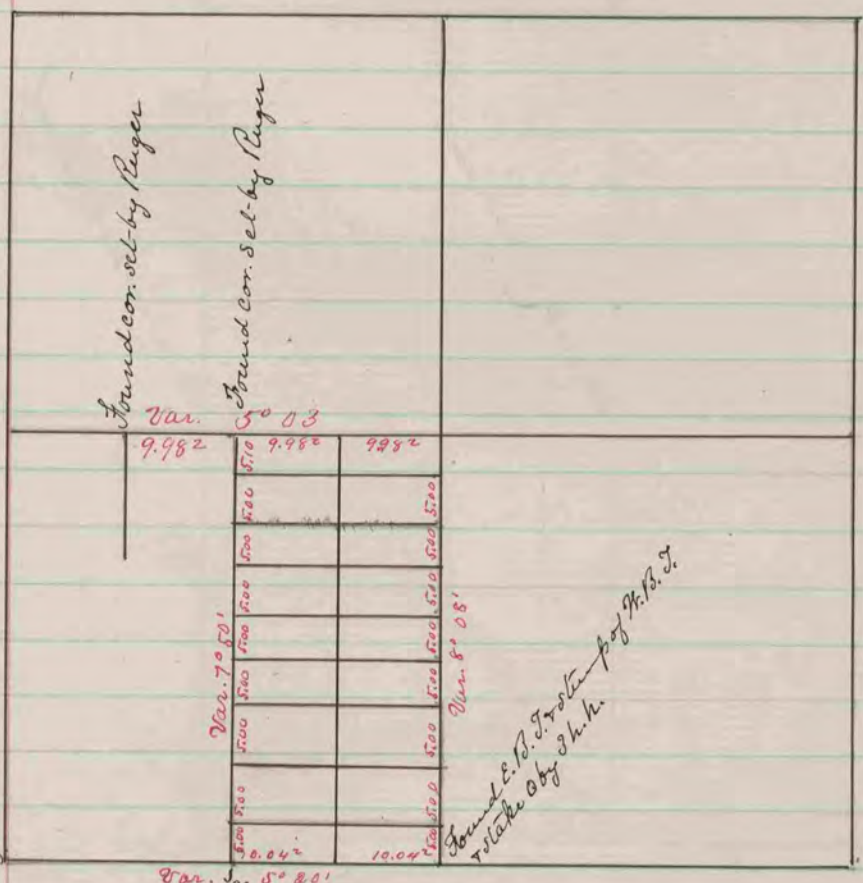

Found stamp of B. Lee + old stake
 Found corner by
 Raper next stake

Harmony 241

The above is a correct Record & Plat of a survey made
 by me Dec. 7 & 8, 1866 on Sec. 24 Harmony
 S. W. Locke Co. Survey Rock Co.

Harmony 242

The above is a correct Record & Plat of a survey made by me
 Dec. 21 & 22, 1866 on Sec. 14 Harmony

S. W. Locke Co. Sur. Rock Co.
 COUNTY SURVEYOR
 RECORD 1859-1906