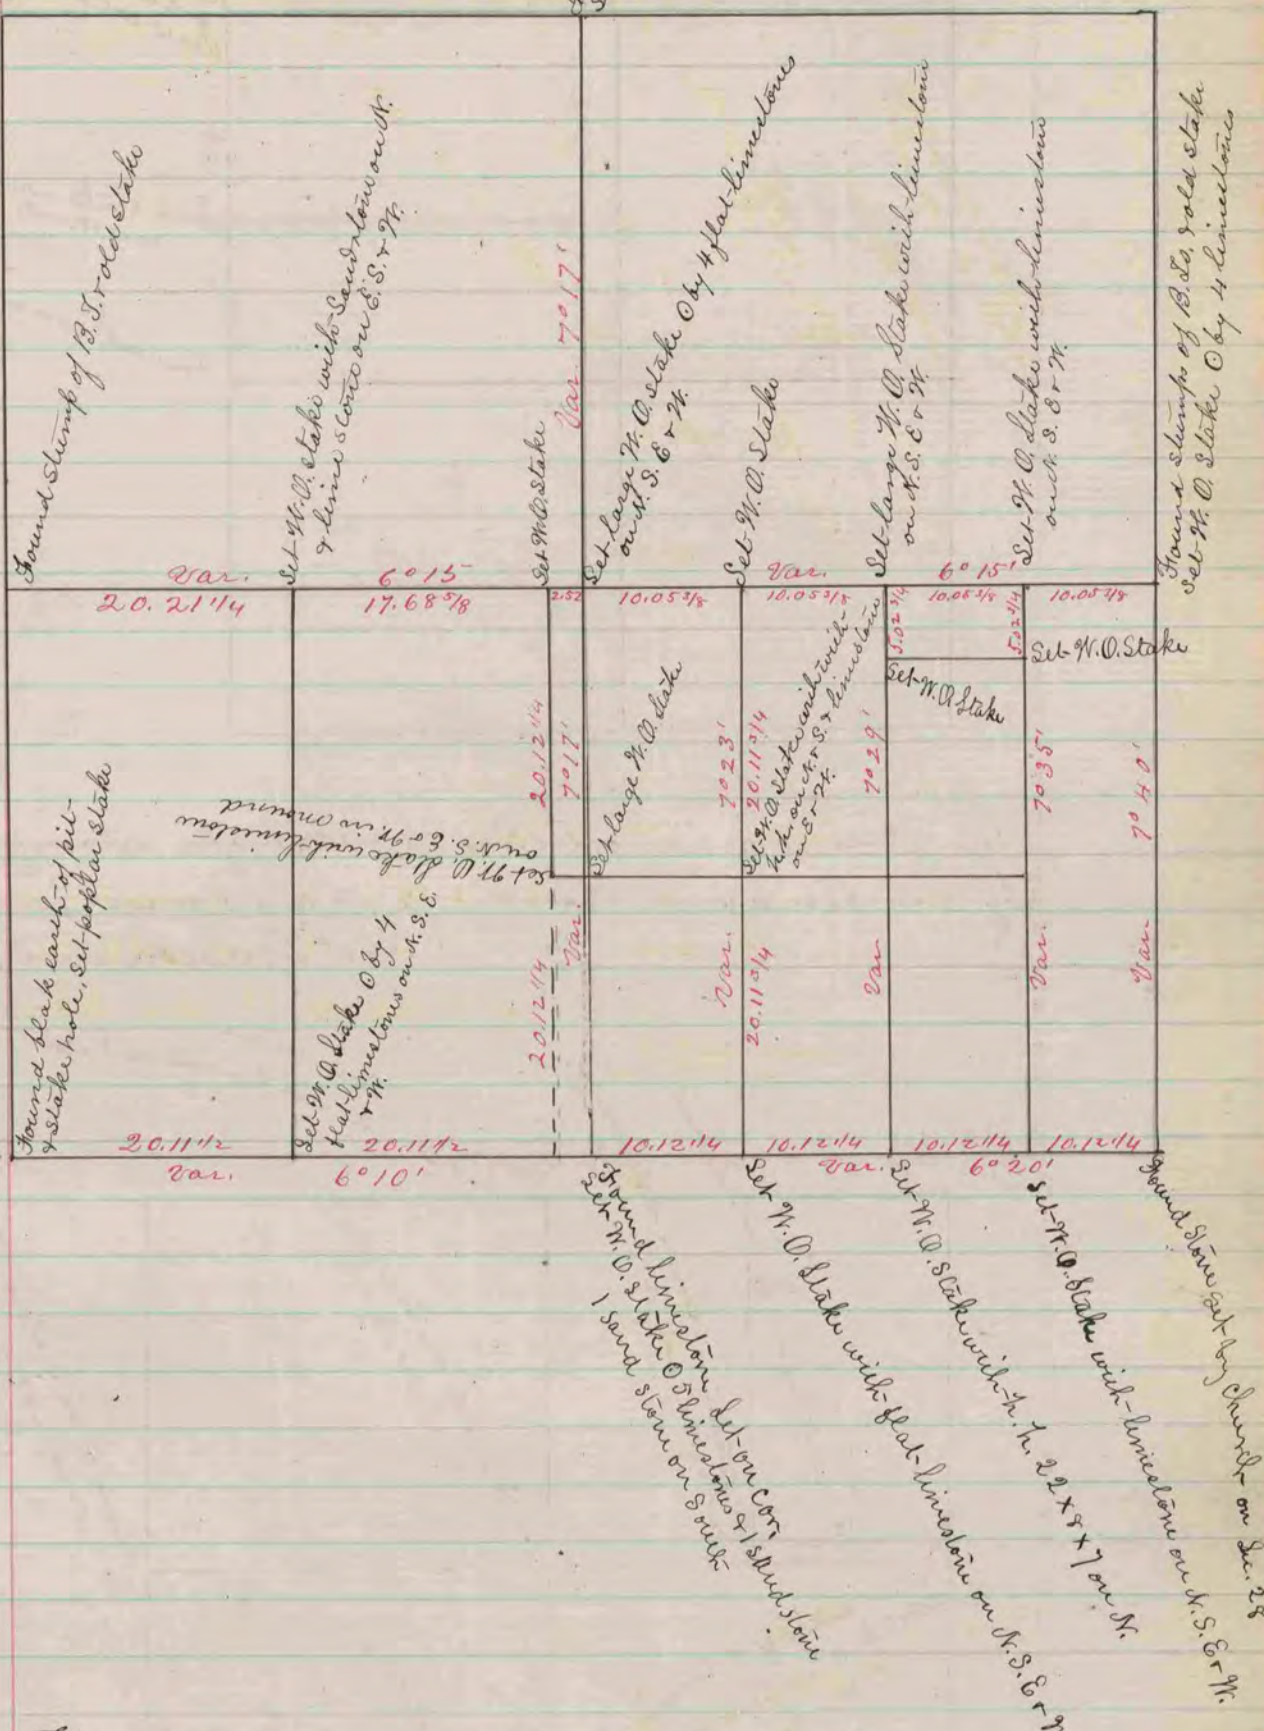

RECORDED IN THE  
COUNTY SURVEYOR'S  
OFFICE

Plymouth 247

The above is a correct Record & Plat of a survey  
 made by me May 15 & 16 1867. on Sec. 20 Plymouth -  
 S. H. Locke Co. Sur. Rocks Co.

COUNTY SURVEYOR  
 RECORD 1859-1906