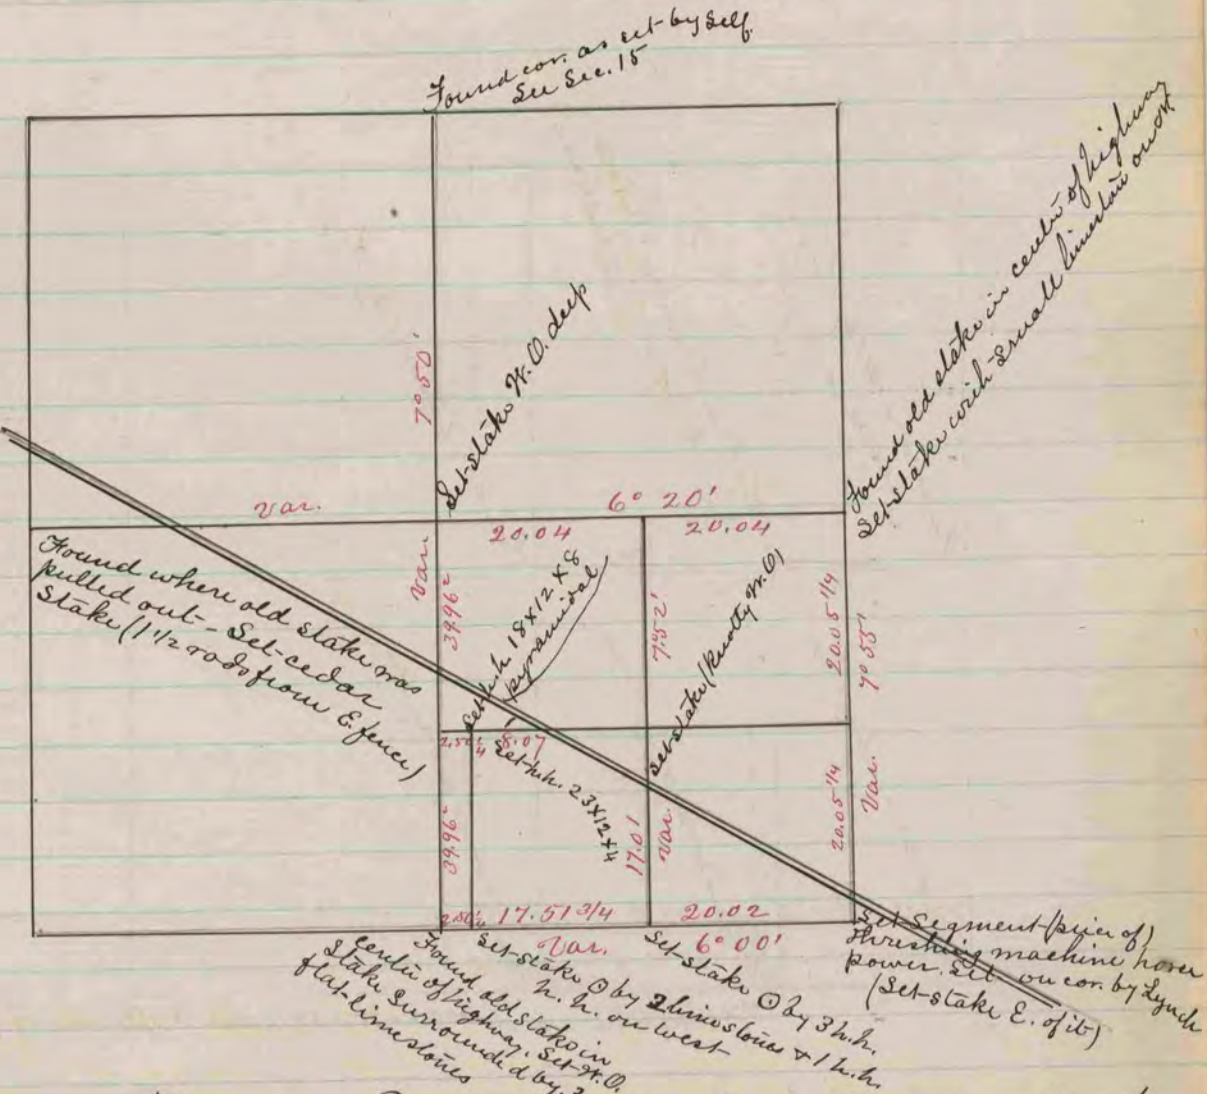

La Prairie 252

The above is a correct Record & Plat of a survey made by me Oct. 15-1867 on Sec. 15- La Prairie
S. H. Locke Co. Sur. Rock Co.

Harmony 252

The above is a correct Record & Plat of a survey made by me Oct. 22, 1867, on Sec. 22 Harmony.
S. H. Locke Co. Sur. Rock Co.