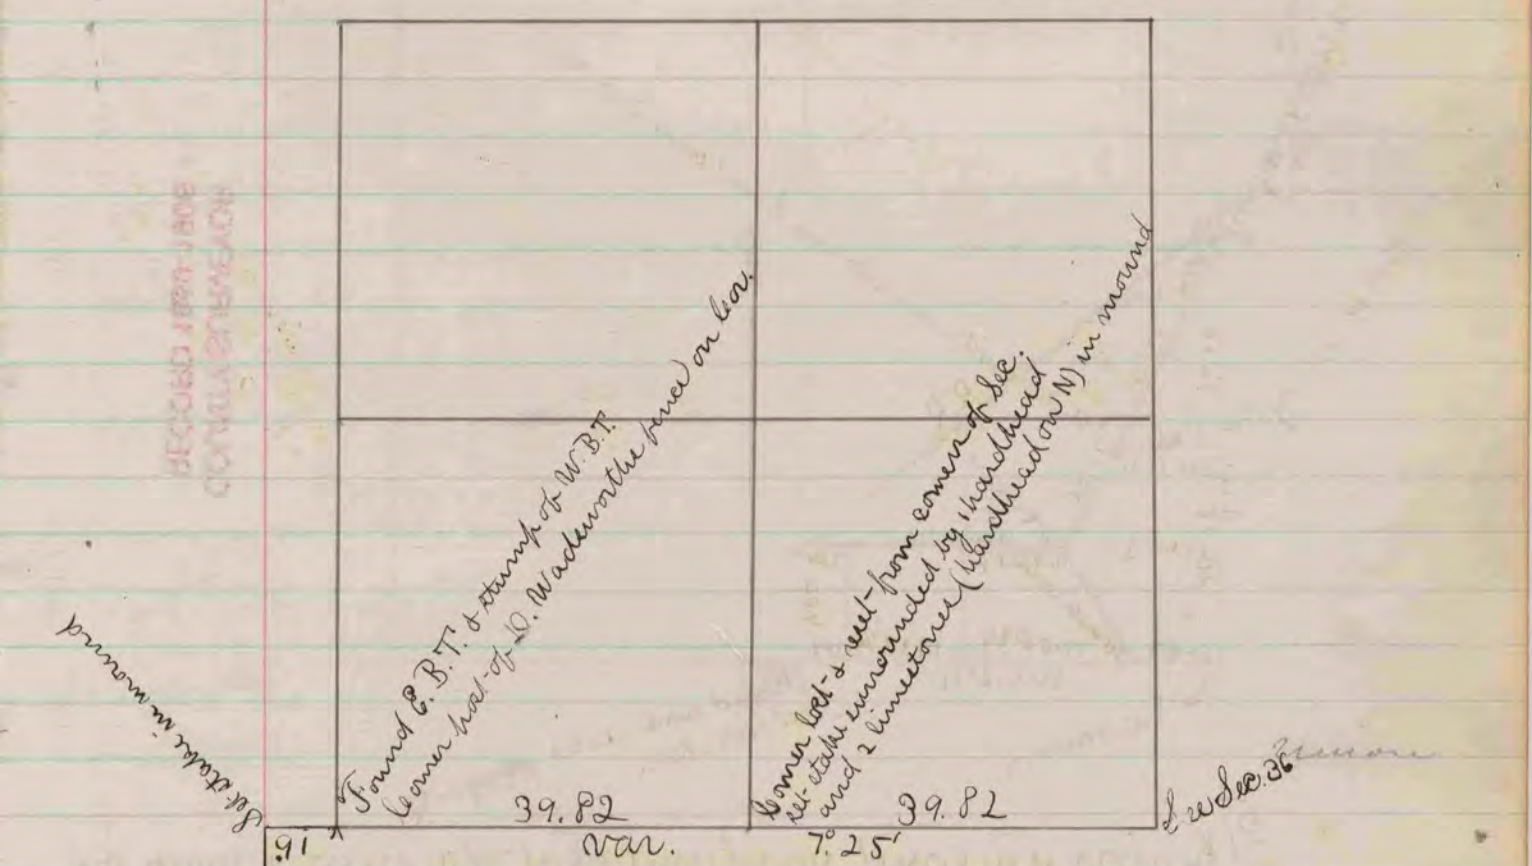

The above is a correct record and plat of a survey made by me Nov. 12, 13, 14, 1867. on Sec. 36 Union & S.L. Locke, County Surveyor for Rock County Wis.

COUNTY SURVEYOR
RECORD 1859-1906

The above is a correct record and plat of a survey made by me Nov. 14 & 15, 1867. on Sec. 35 Union. S.L. Locke County Surveyor in & for Rock Co. Wis.