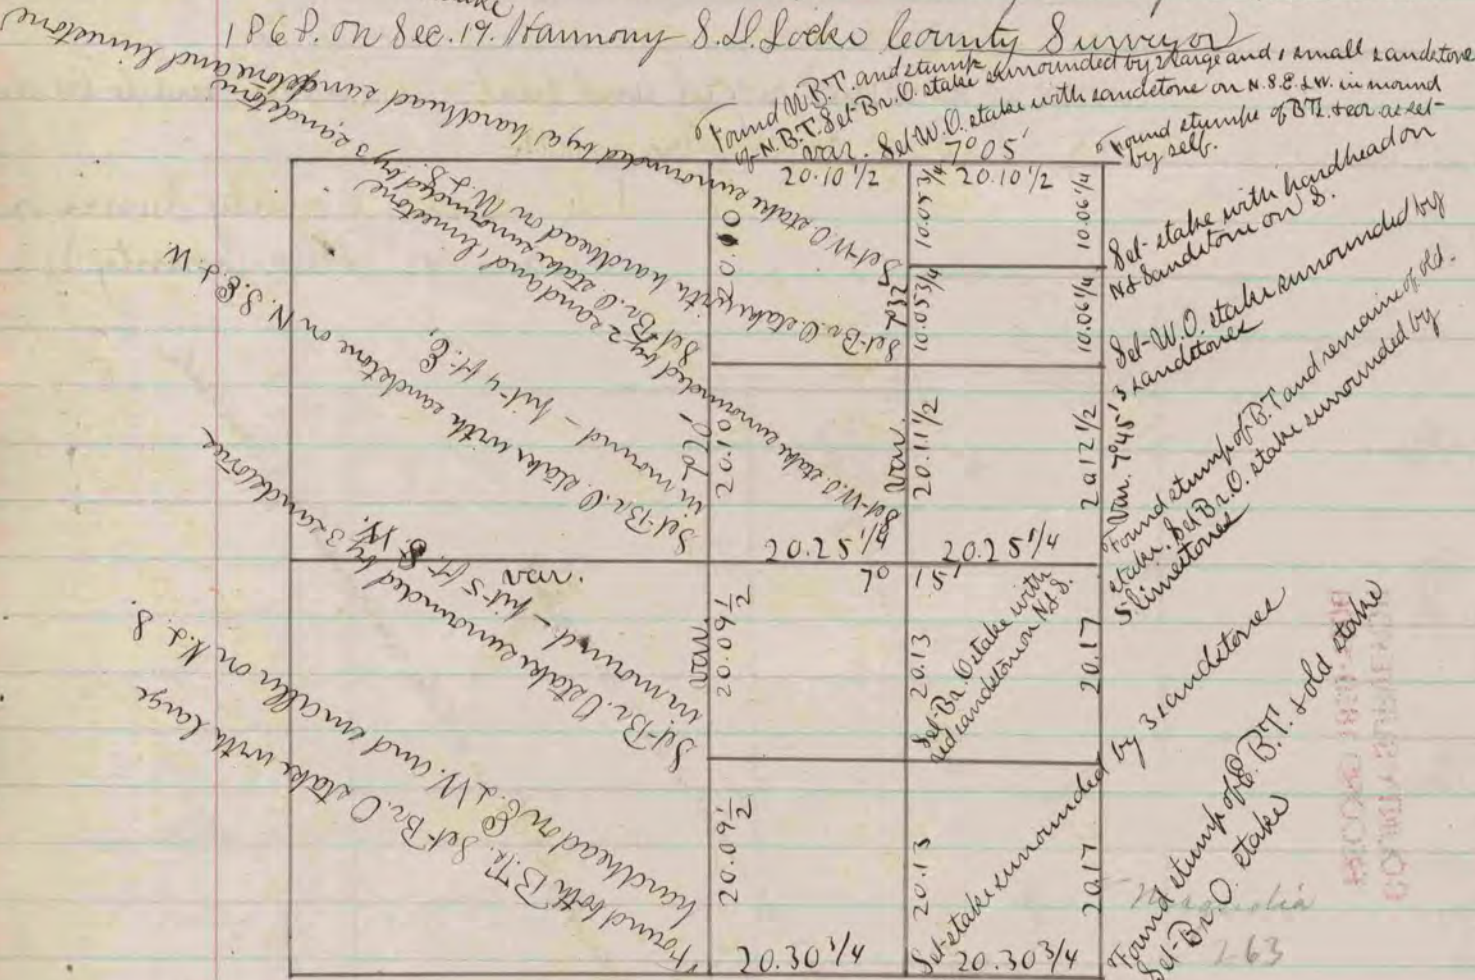

The above is a correct record and survey made by me March 17-18 1868 on Sec. 19 Harmony S.L. Locke County Surveyor

The above is a correct record and plat of a survey made by me April 8 & 9, 1868 on Sec. 16 Magnolia S.L. Locke Co. Surveyor