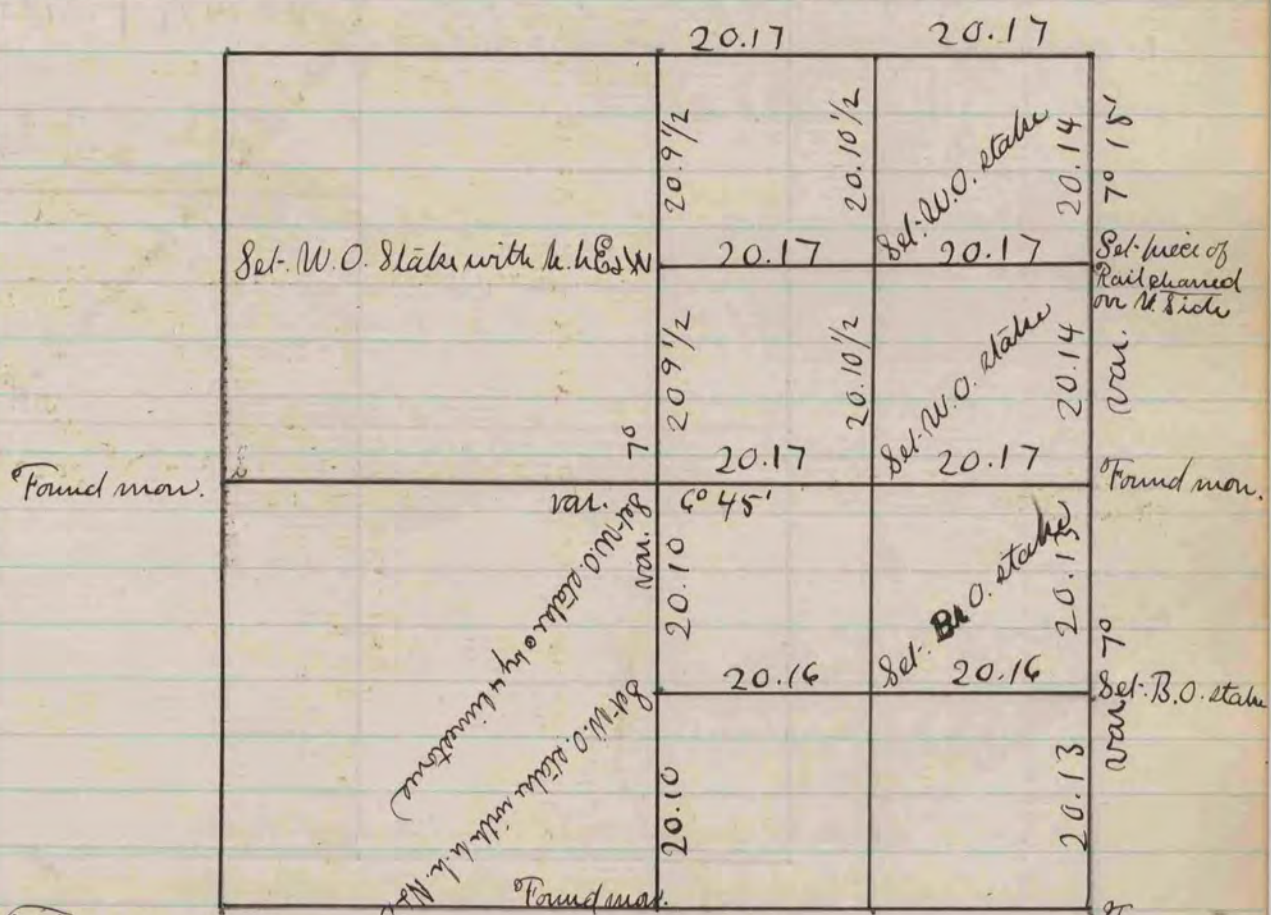

The above is a correct record and plat of a survey made by me Oct. 27, 28 & 29, 1869, on Sec. 11, T2, R. 11. (Plymouth) R. K. Ser Dep. Co. Surveyor.

The above is a correct record and plat of a survey made by me Oct. 29, 1869, on Sec. 14, T2, R. 14 (Plymouth) R. K. Ser Dep. Co. Surveyor.