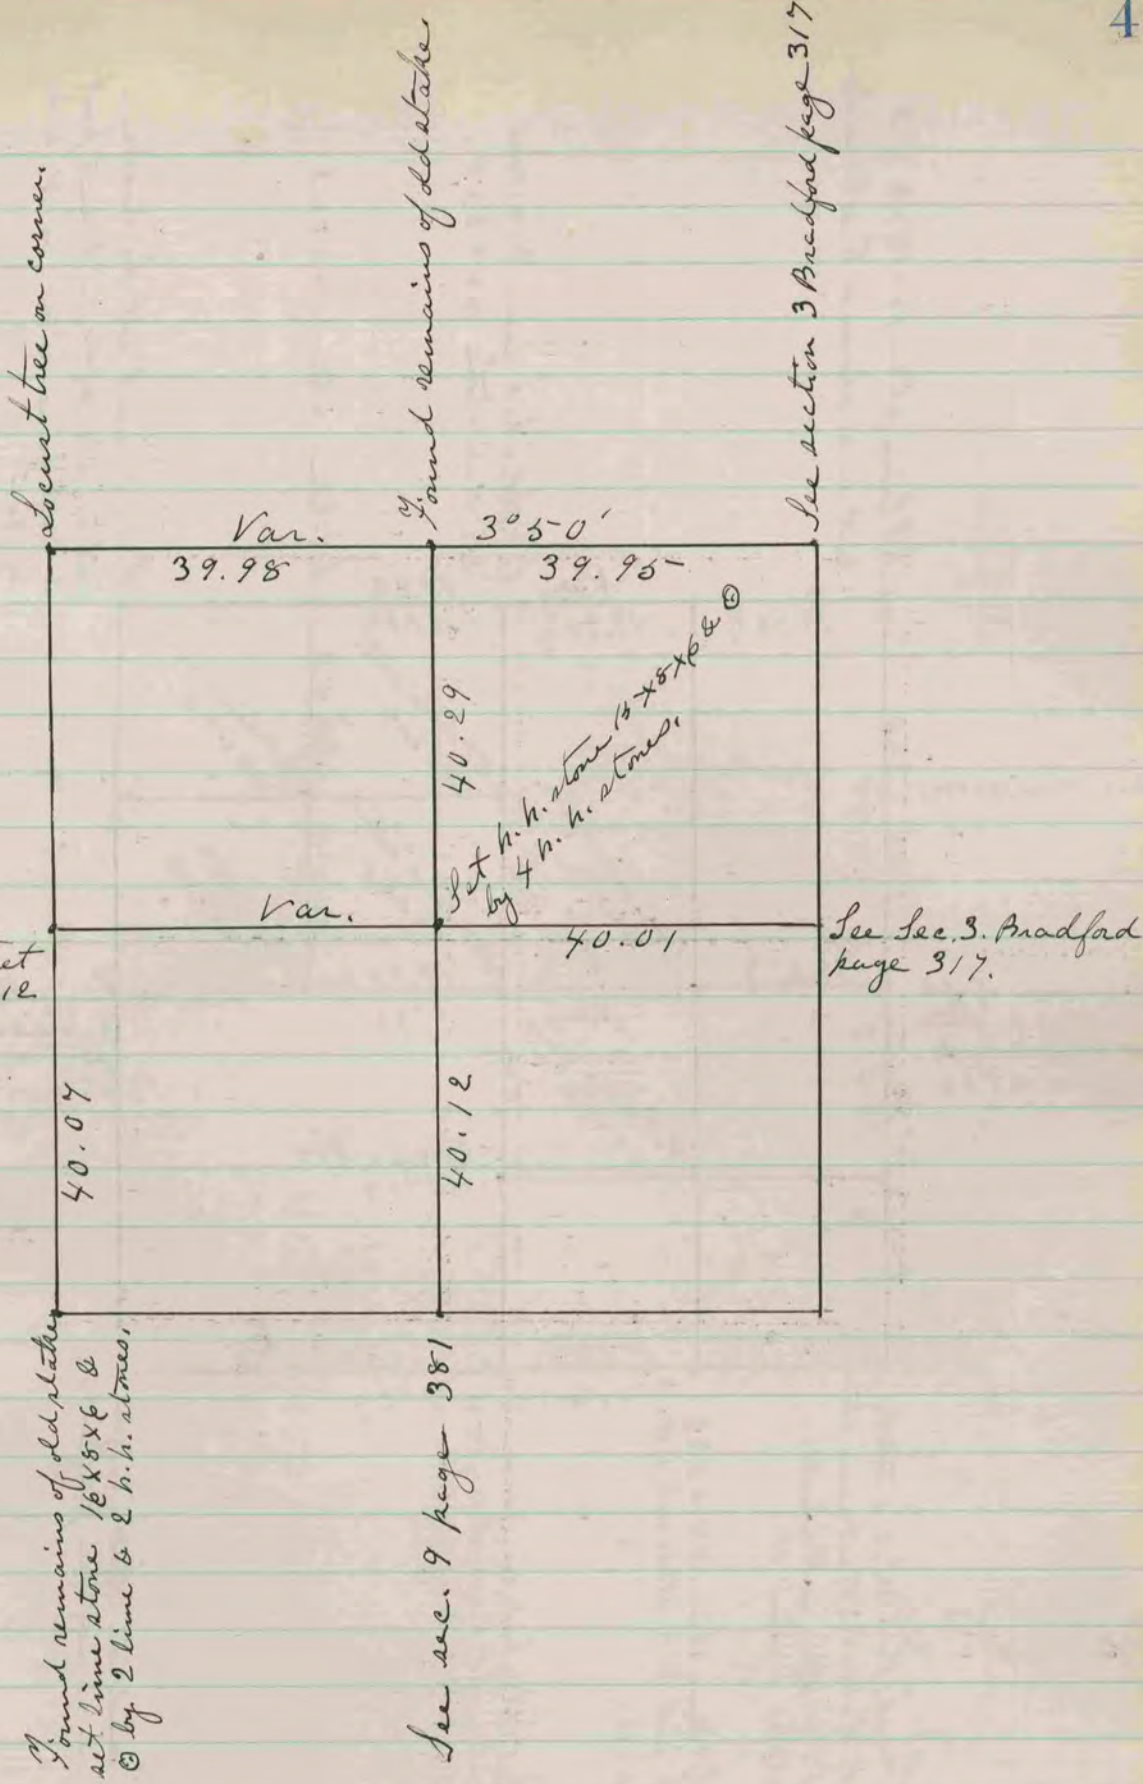

COUNTY SURVEYOR
RECORD 1859-1906

The above is a record and plat of a survey made by me on section 4 Bradford May 3rd 1878

Edward Rugeley
County Surveyor.

COUNTY SURVEYOR
RECORD 1859-1906