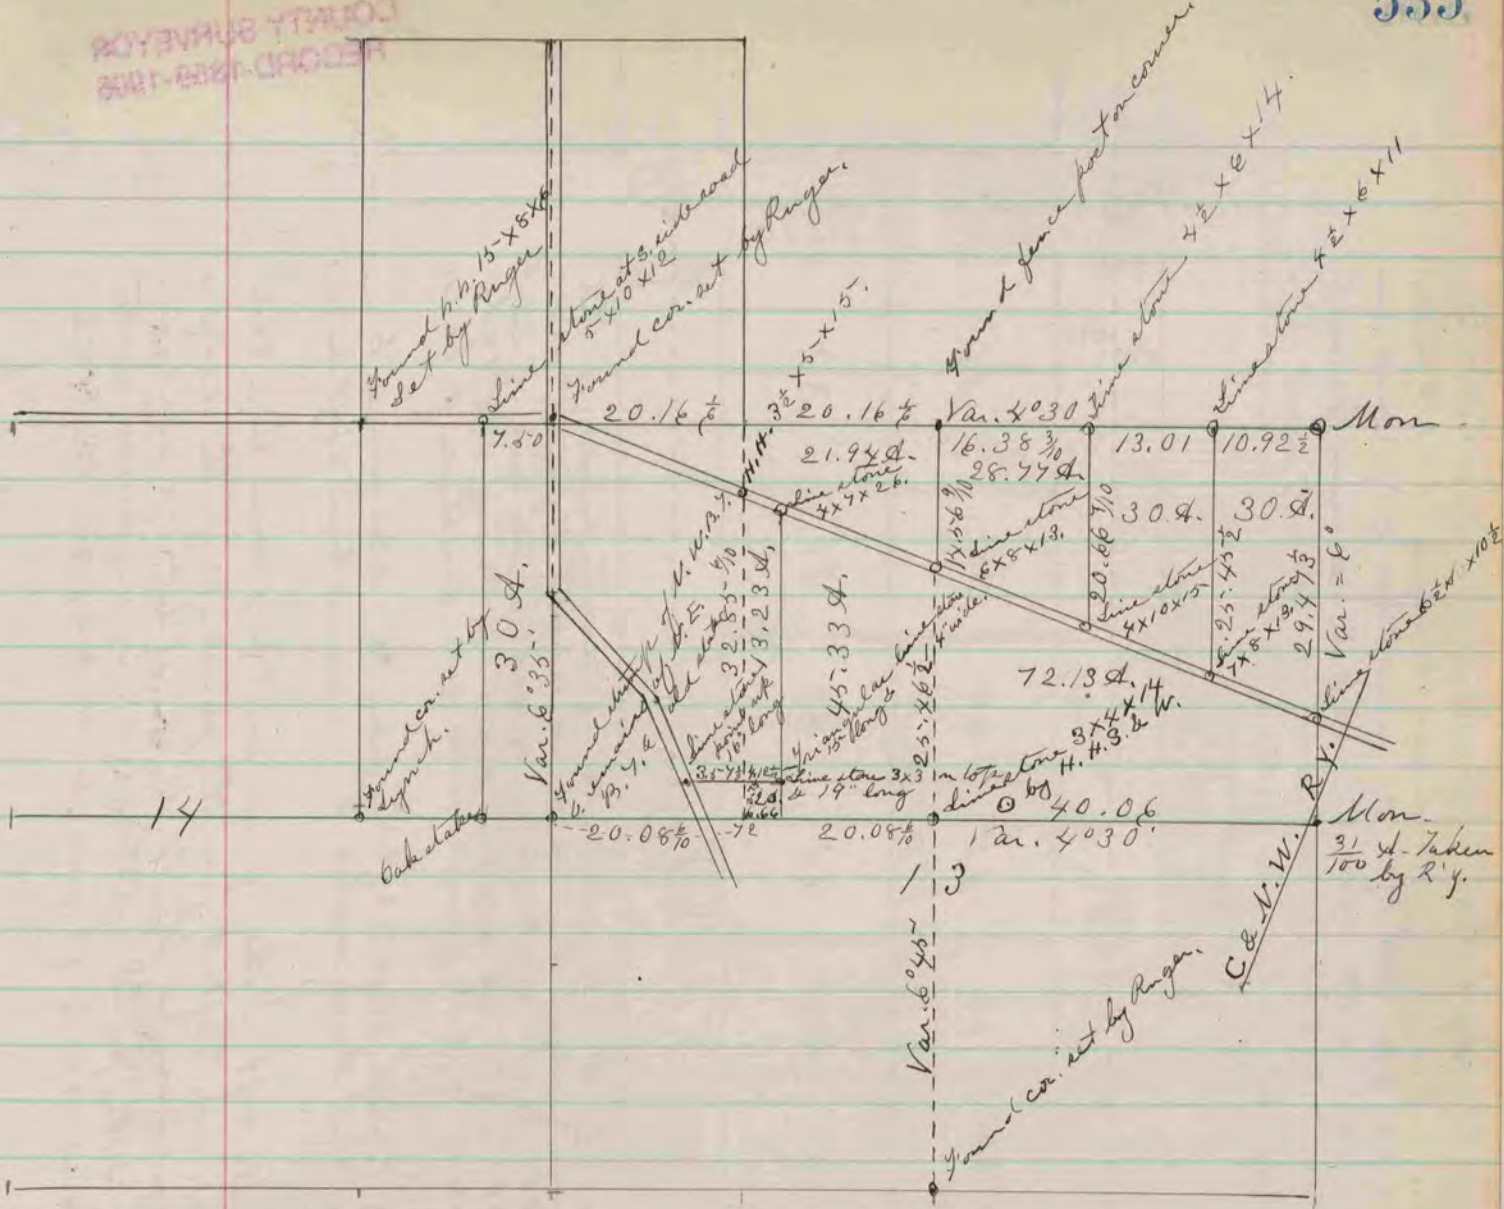

COUNTY SURVEYOR
RECORD 1859-1906

The above is a record & plat of a survey made by me June 3rd 4th 1880 on Secs. 13 & 14 of Janesville

R. K. Lee
Deft. County Surveyor.

The above is a record & plat of a survey made by me June 7th 1880 on Sec - 15 - Tuttle

R. K. Lee
Deft Co - Surveyor -

COUNTY SURVEYOR
RECORD 1859-1906