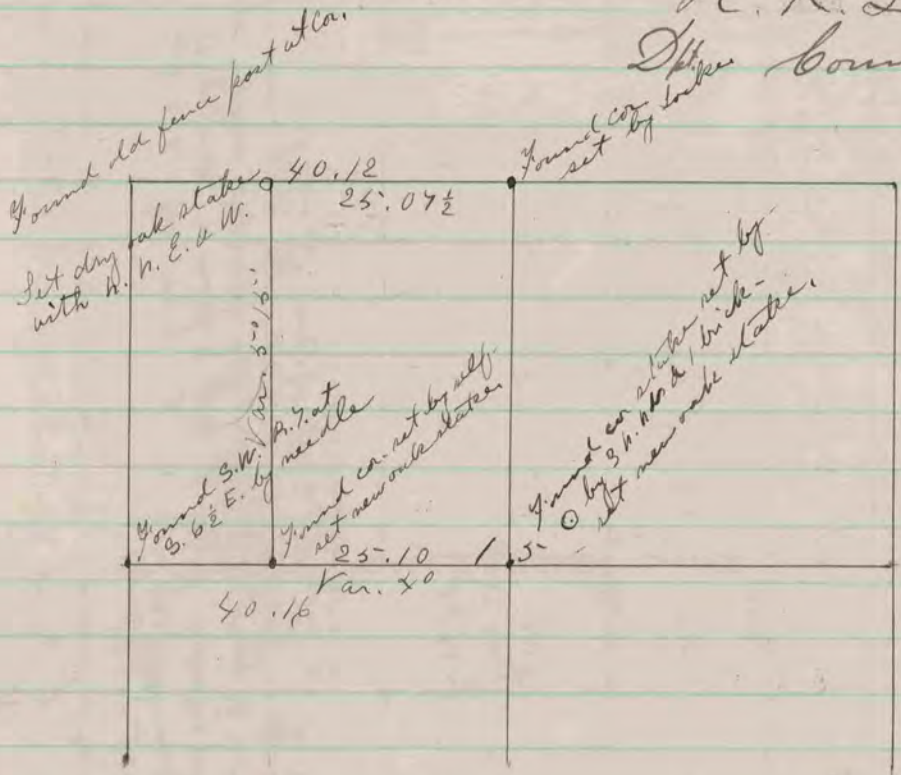

COUNTY SURVEYOR
RECORD 1859-1906

The above is a record & plat of a survey made by me June 3rd 4th 1880 on Secs. 13 & 14 of Janesville

R. K. Lee
Deft. County Surveyor.

The above is a record & plat of a survey made by me June 7th 1880 on Sec - 15 - Tuttle

R. K. Lee
Deft Co - Surveyor -

COUNTY SURVEYOR
RECORD 1859-1906