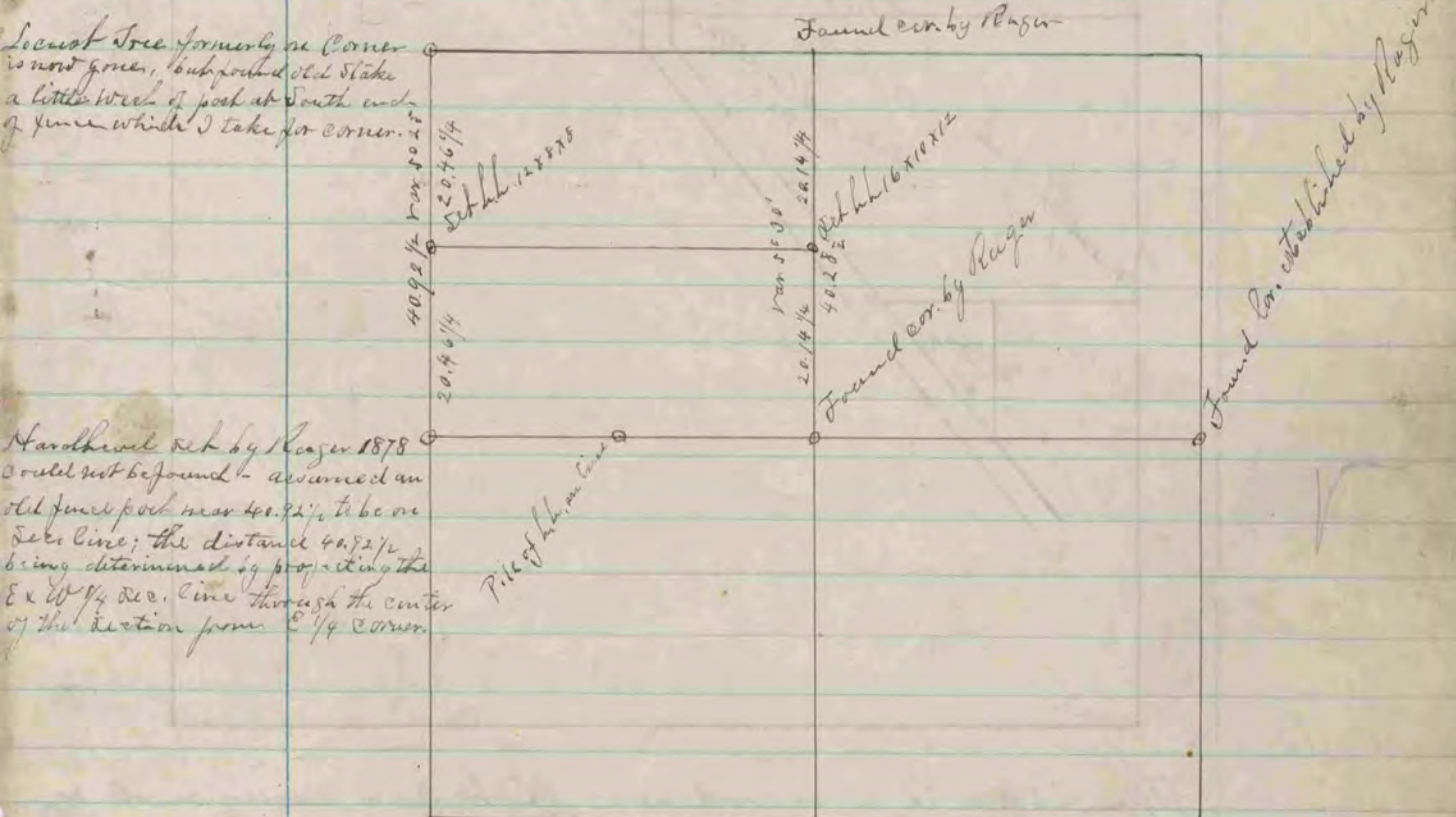

The above is a record and plat of a Survey made by me November 13th 1883 on Section 2 Aom.

R. K. Lee, Deft. Co. Surveyor.

The above is a record and plat of a Survey made me November 15th 1883 on Section 4 Bradford.

R. K. Lee Deft. Co. Surveyor