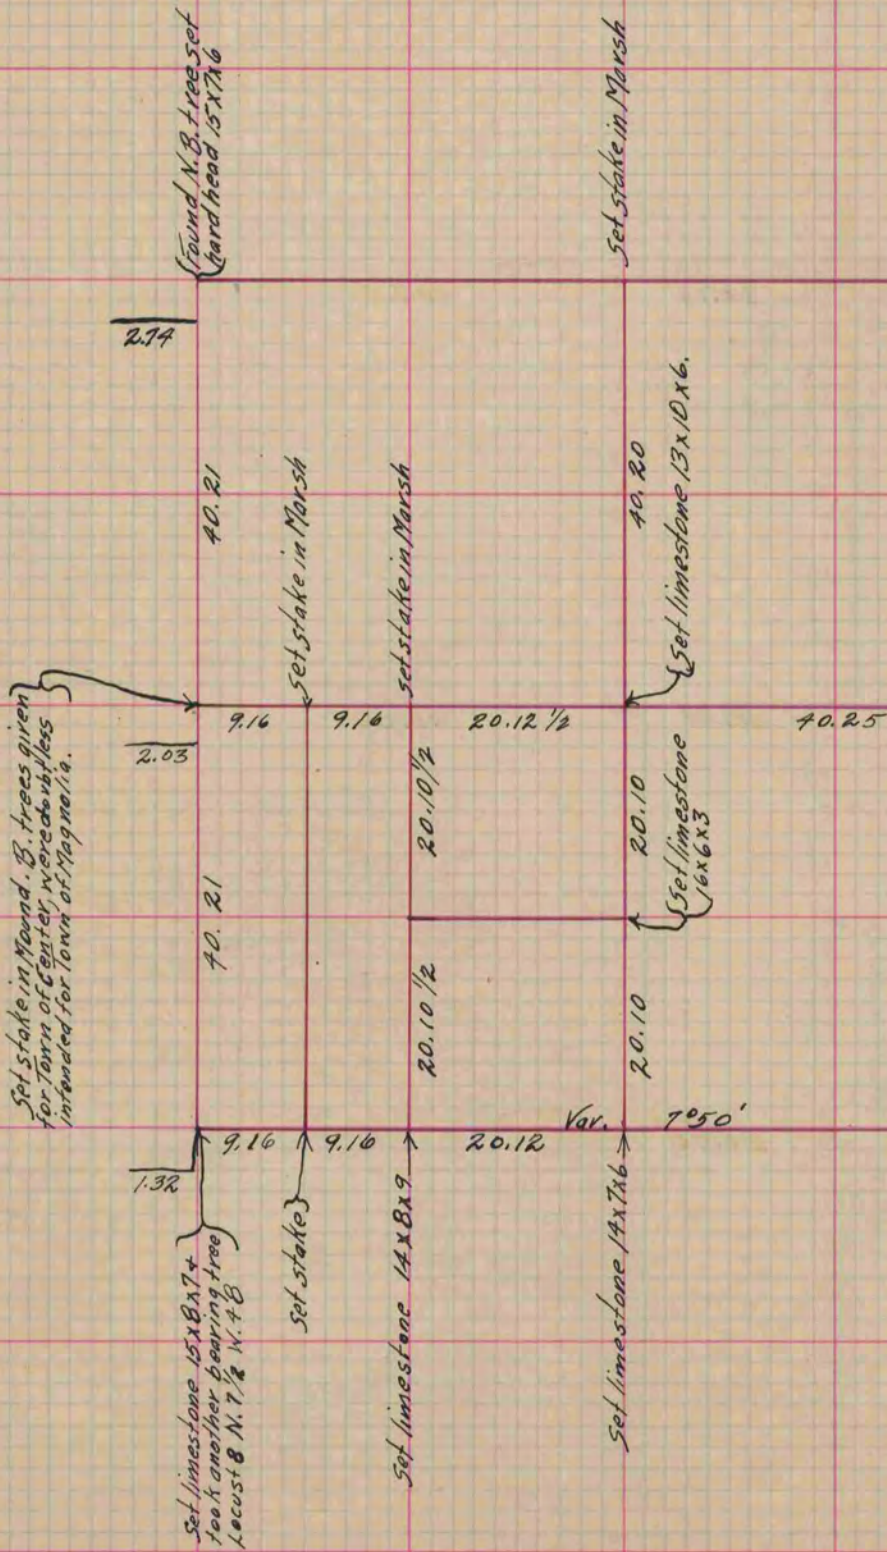

Of a Survey on Section 18 T 3 R 11 E. of the 4 P. M. in Center Township

Rock County, Wisconsin, made June the 11th 1863

I hereby certify that the following is a correct record of said survey as made by me.

COUNTY BUILDING  
IN CITY OF БЕЛОИТ

(Signed) S.D. Hooke.  
S.D.H.

County Surveyor.

Copied from Page 190 Vol. One Original County Surveyor's Record.