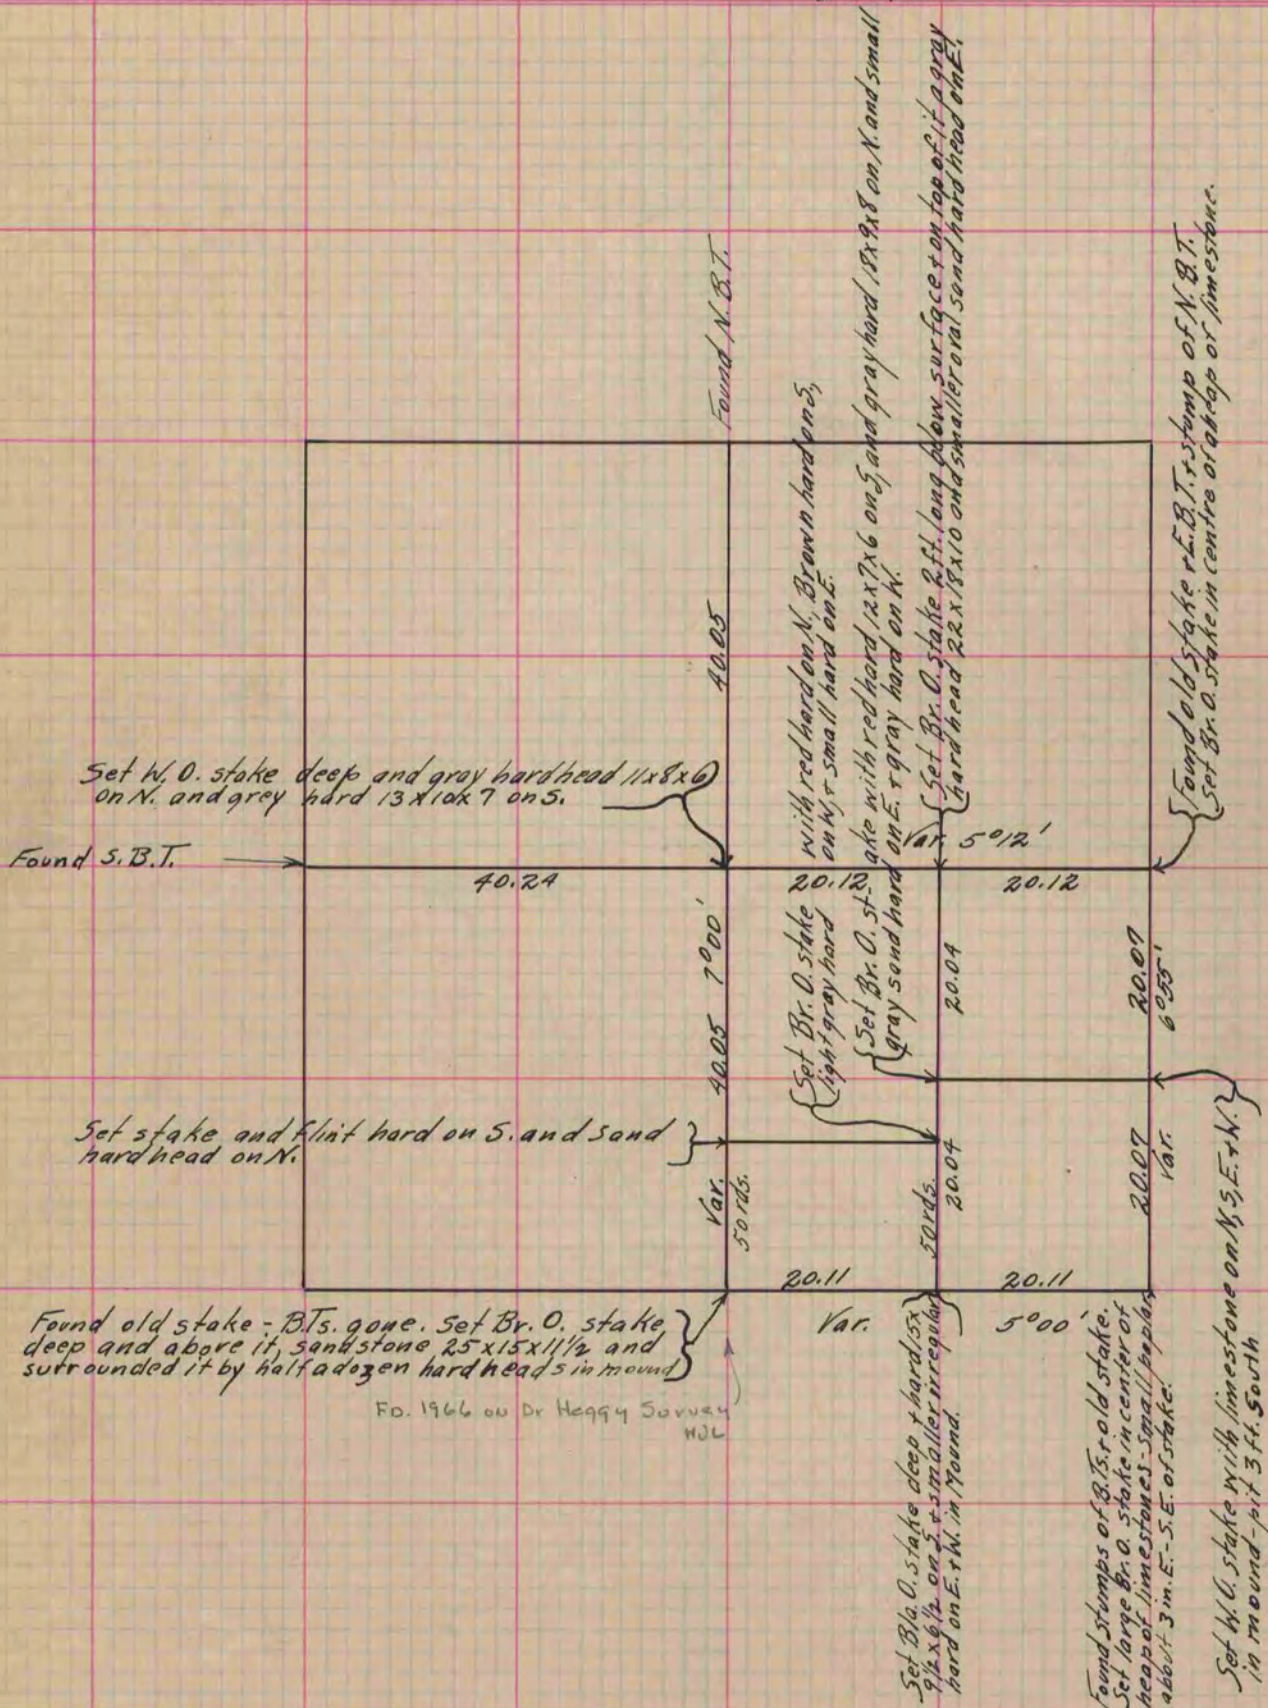

# PLAT AND RECORD

Of a Survey on Section 10 T 1 R 13 E. of the 4 P. M. in Turtle Township

Rock County, Wisconsin, made May the 17<sup>th</sup> 1864

I hereby certify that the following is a correct record of said survey as made by me.

COUNTY BUILDING  
IN CITY OF БЕЛОIT

(Signed) J. D. Locke.

County Surveyor.

Copied from lower 1/2 of Page 202 Vol. Original County Surveyor's Record.