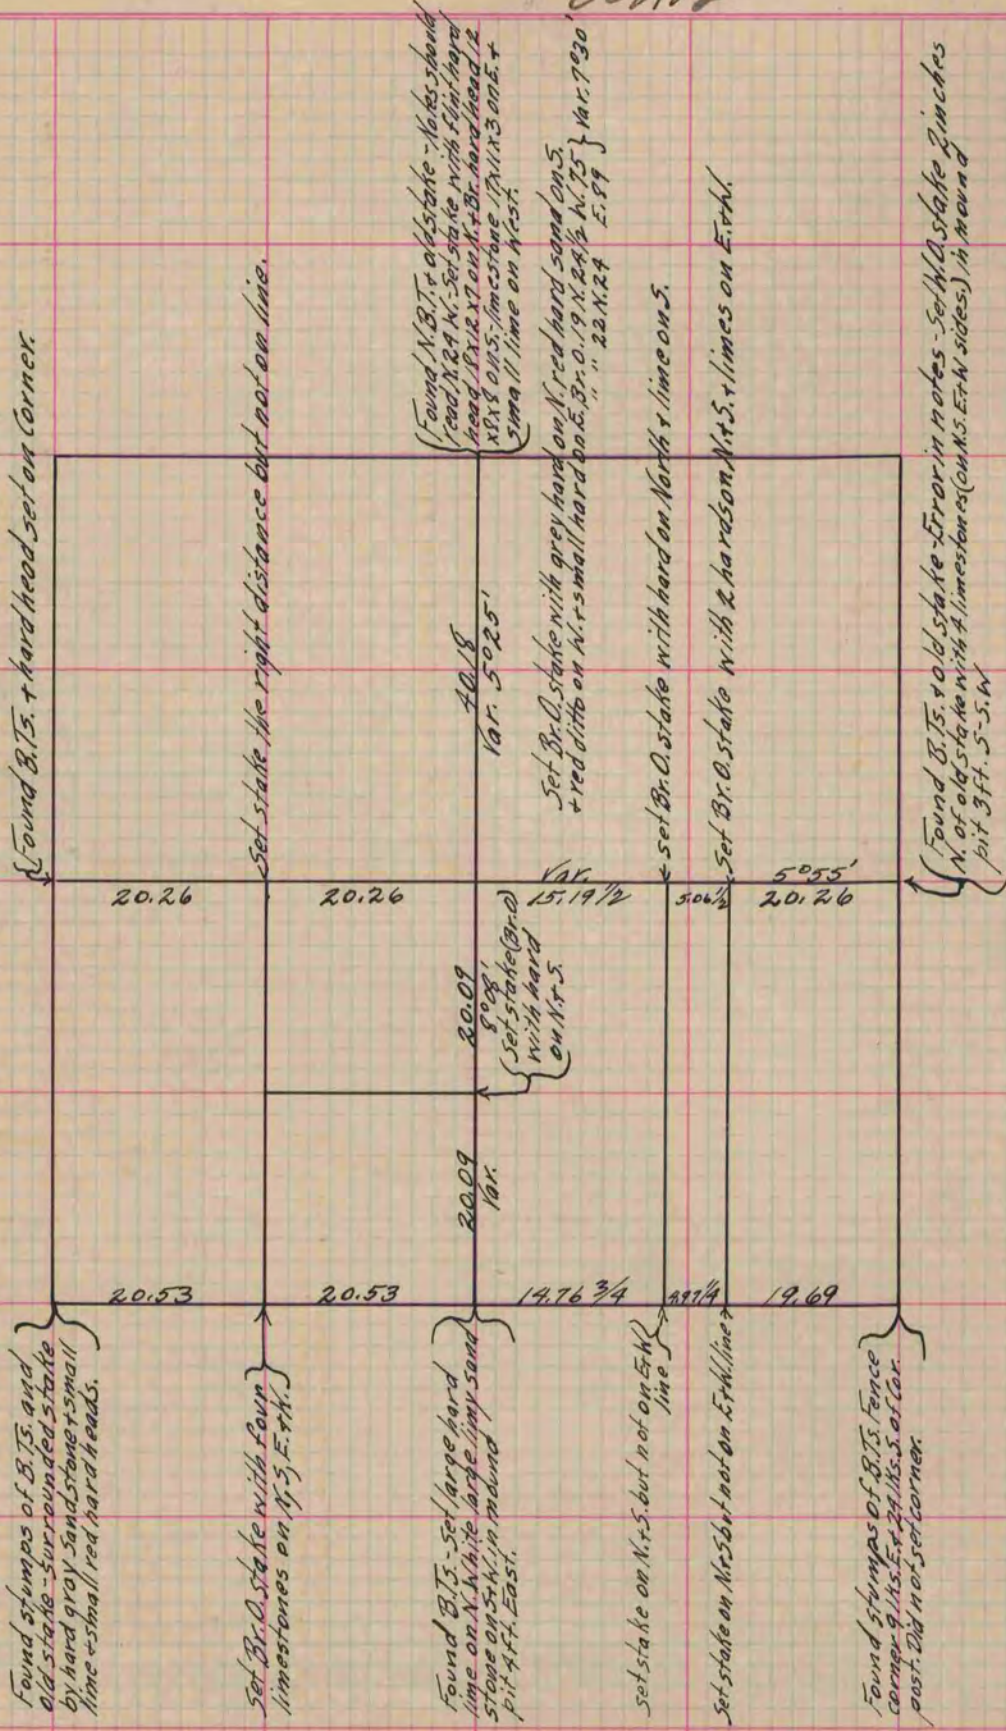

# PLAT AND RECORD

Of a Survey on Section 12 T 2 R 11 E. of the 4 P. M. in Plymouth Township

Rock County, Wisconsin, made July the 15+16 1864

I hereby certify that the following is a correct record of said survey as made by me.

COUNTY BUILDING  
IN CITY OF БЕЛОIT

(Signed) S. D. Locke.

County Surveyor.

Copied from Lower 1/2 Page 209 Vol. 1. Original County Surveyor's Record.