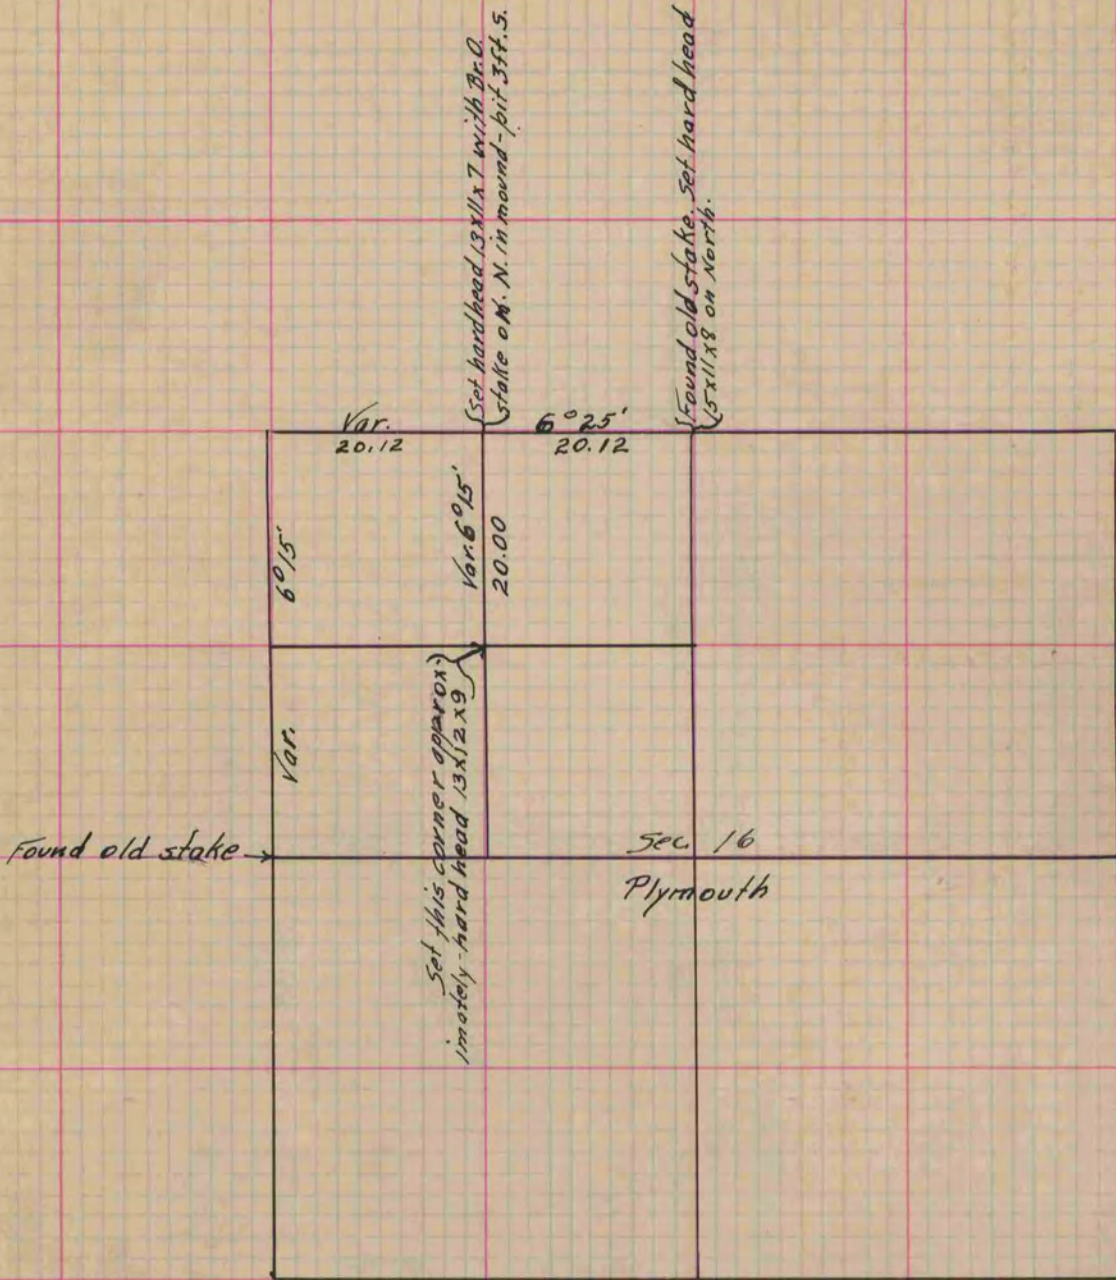

# PLAT AND RECORD

Of a Survey on Section 16 T 2 R 11 E. of the 4 P. M. in Plymouth Township  
Rock County, Wisconsin, made March the 31 1865

I hereby certify that the following is a correct record of said survey as made by me.

COUNTY BUILDING  
IN CITY OF БЕЛОIT

(Signed) S.D. Locke.  
S.D. Locke County Surveyor.

Copied from 215 Vol. 1. Original County Surveyor's Record.