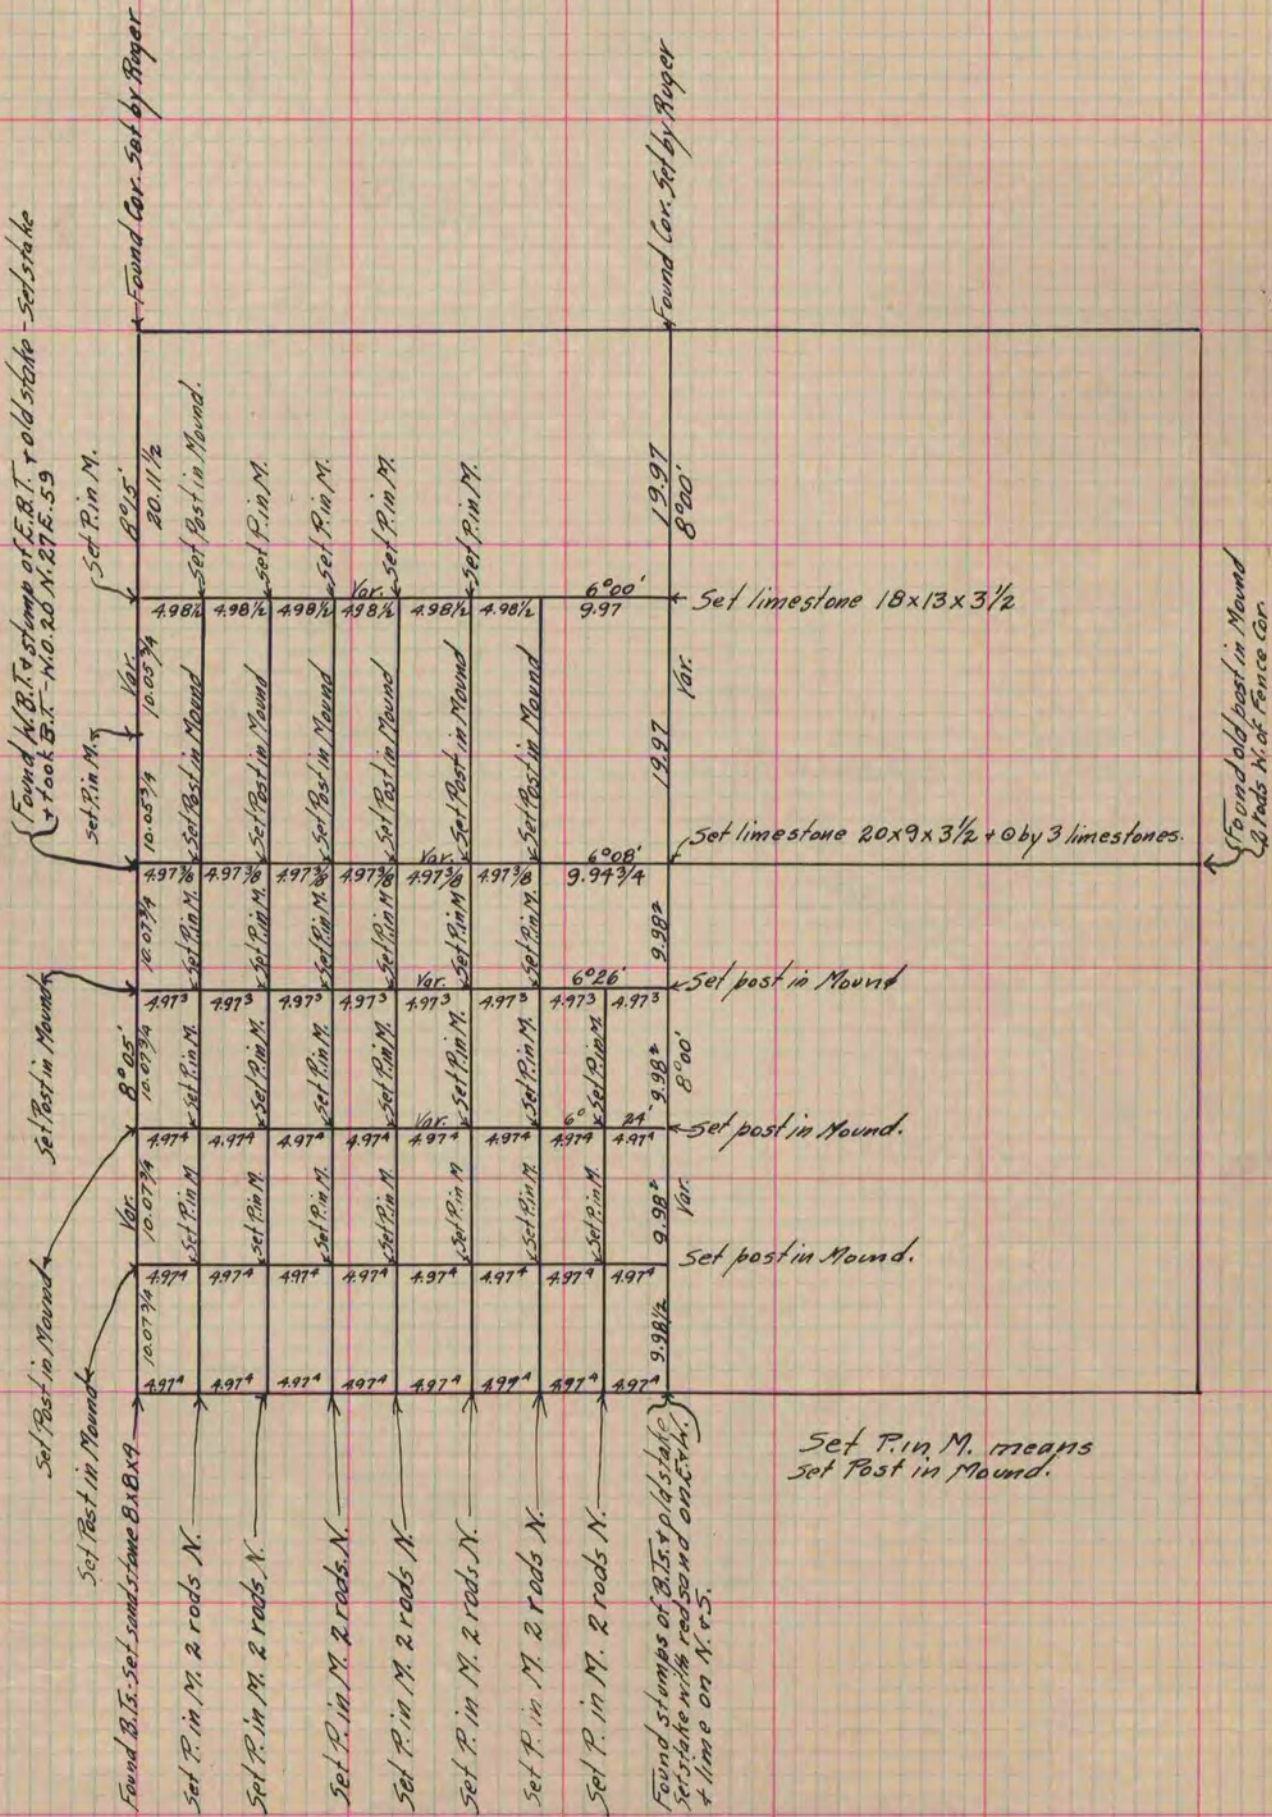

# PLAT AND RECORD

Of a Survey on Section 25 T 3 R 10 E. of the 4 P. M. in Magnolia Township

Rock County, Wisconsin, made January the 12, 3 & 4 1867

I hereby certify that the following is a correct record of said survey as made by me.

COUNTY BUILDING  
IN CITY OF BELoit

(Signed) S. D. Locke.

County Surveyor.

Copied from Page 243 Vol. 1. Original County Surveyor's Record.