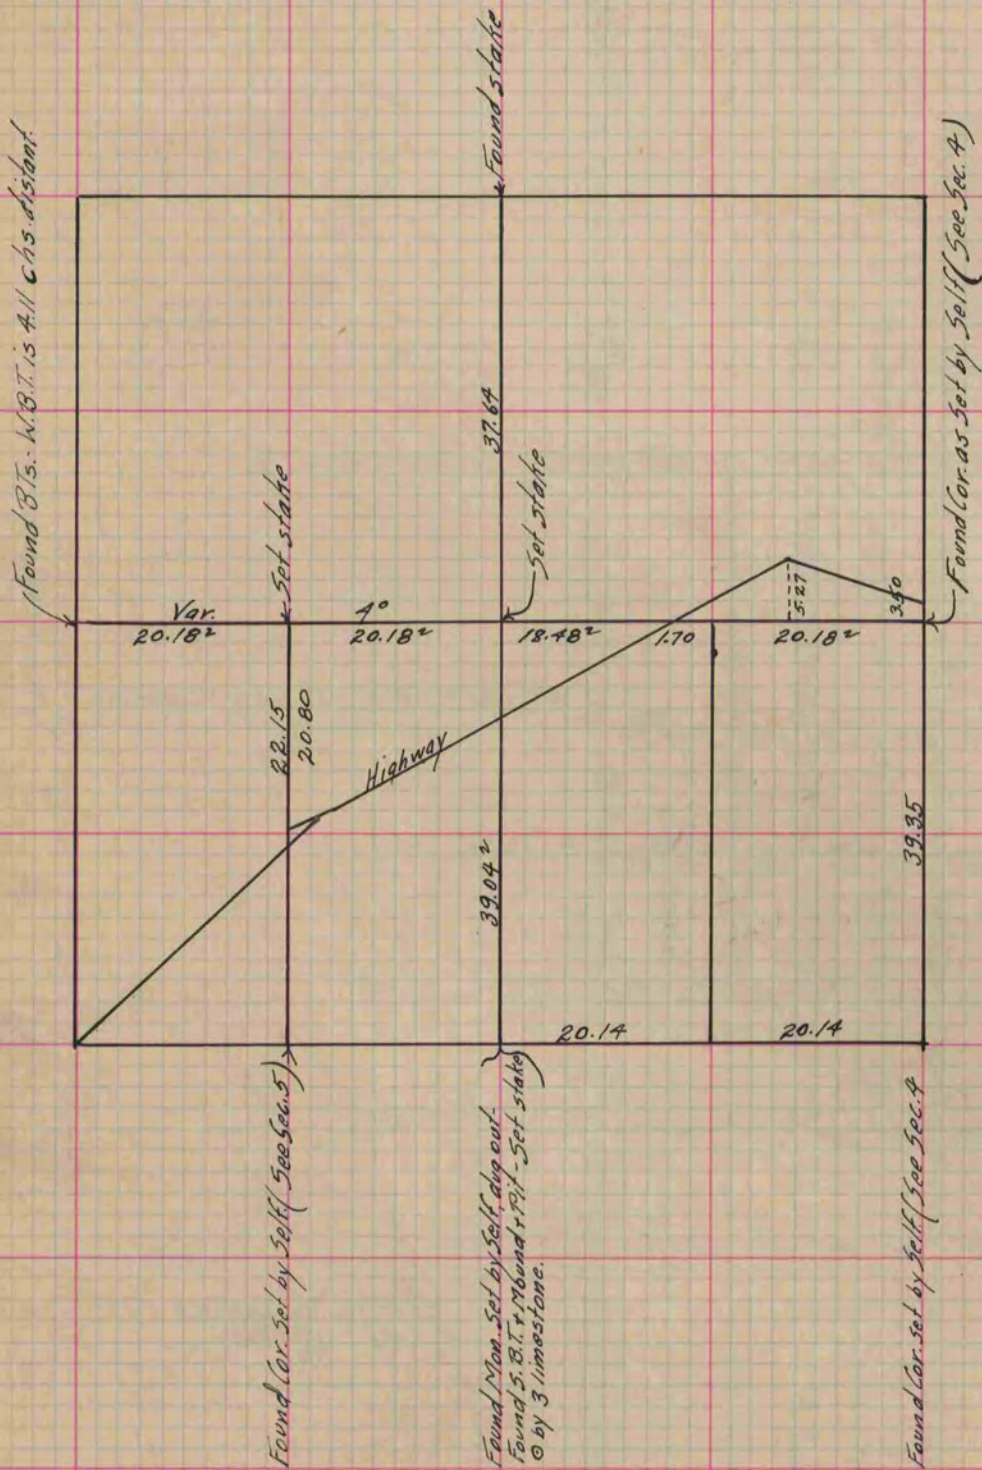

PLAT AND RECORD

Of a Survey on Section 5 T 2 R 11 E. of the 4 P. M. in Plymouth Township

Rock County, Wisconsin, made January the 9th 1867

I hereby certify that the following is a correct record of said survey as made by me.

COUNTY BUILDING
IN CITY OF БЕЛОIT

(Signed) S. D. Locke
S.D.L.

County Surveyor.

Copied from Page 244 Vol. Original County Surveyor's Record.