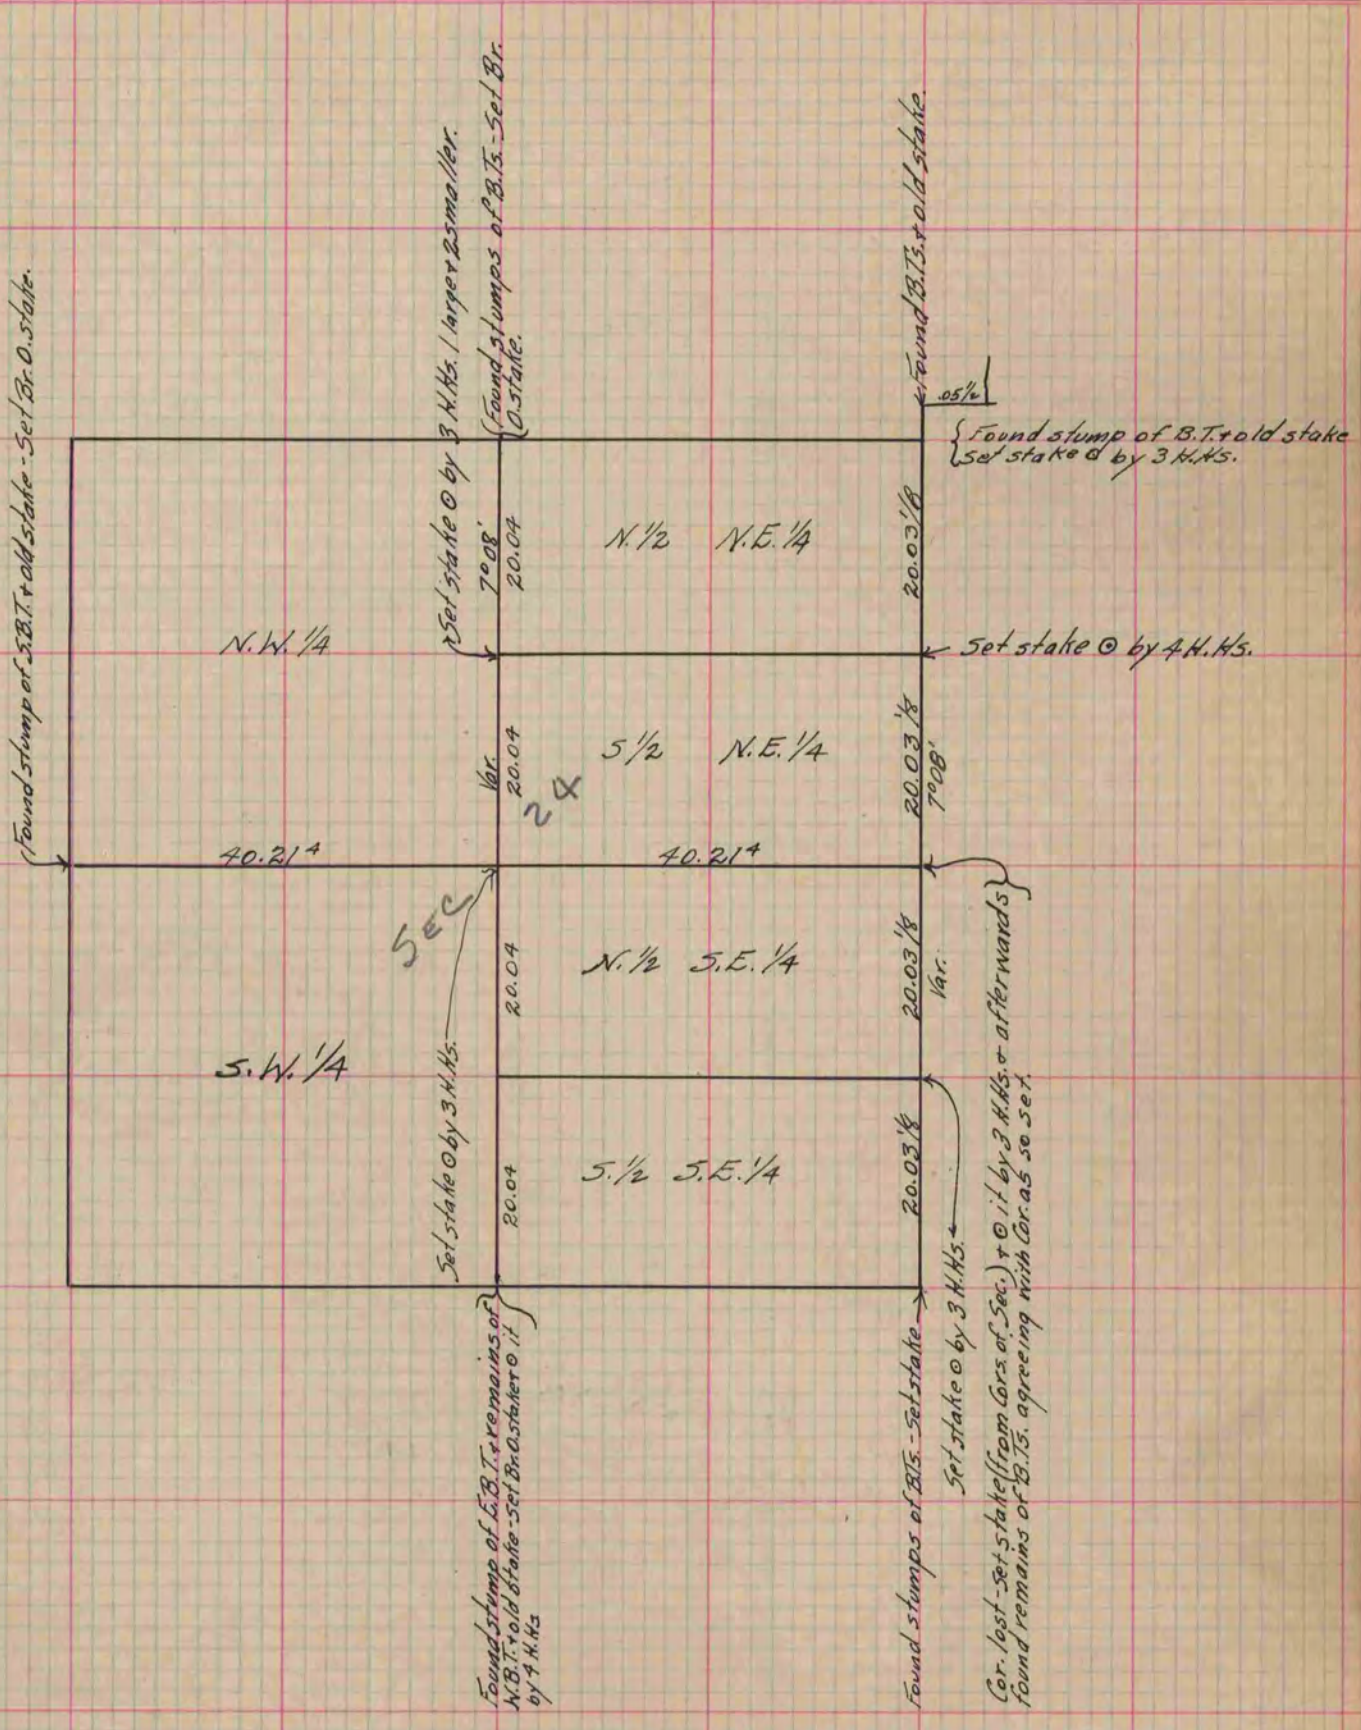

PLAT AND RECORD

Of a Survey on Section 24 T 1 R 13 E. of the 4 P. M. in Turtle Township

Rock County, Wisconsin, made April the 11th 1867

I hereby certify that the following is a correct record of said survey as made by me.

COUNTY BUILDING
IN CITY OF БЕЛОIT

(Signed) J.D. Locke.
JML

County Surveyor.

Copied from Page 245 Vol. 1. Original County Surveyor's Record.