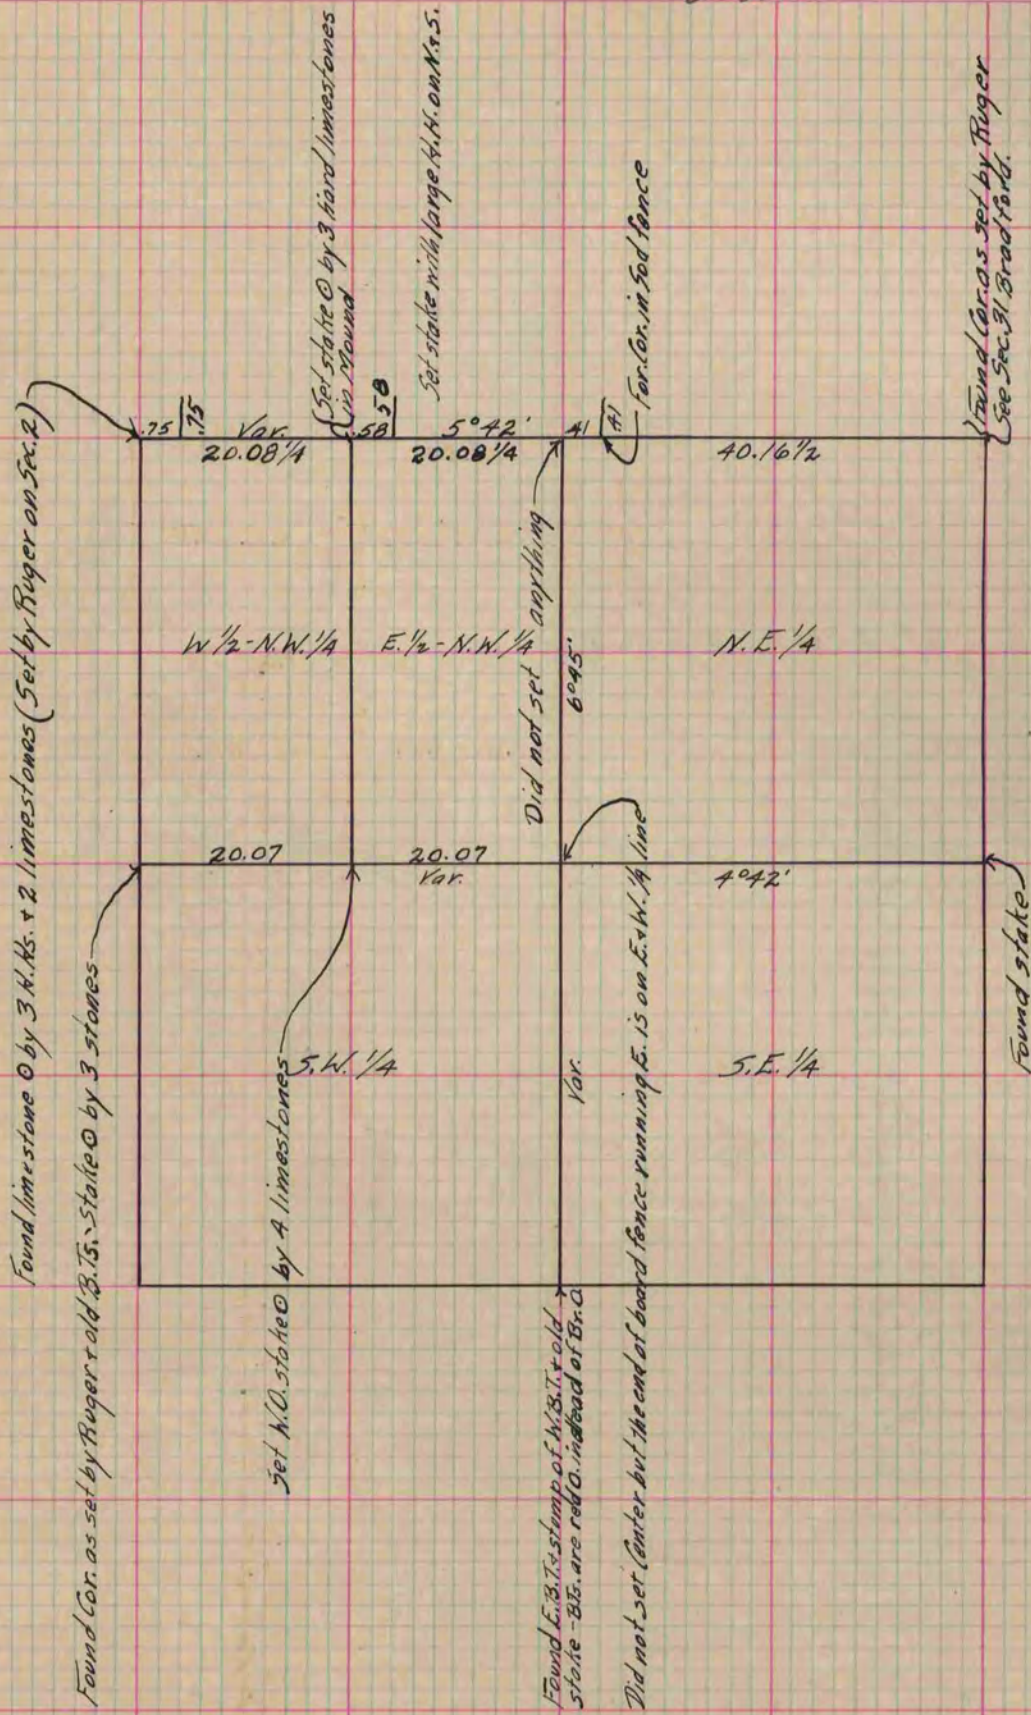

# PLAT AND RECORD

Of a Survey on Section / T / R 13 E. of the 4 P. M. in Turtle Township

Rock County, Wisconsin, made October the 10<sup>th</sup> 1867

I hereby certify that the following is a correct record of said survey as made by me.

COUNTY BUILDING  
IN CITY OF БЕЛОIT

(Signed) J.D. Locke  
*JDL*

County Surveyor.

Copied from Page 251 Vol. 1. Original County Surveyors Record.