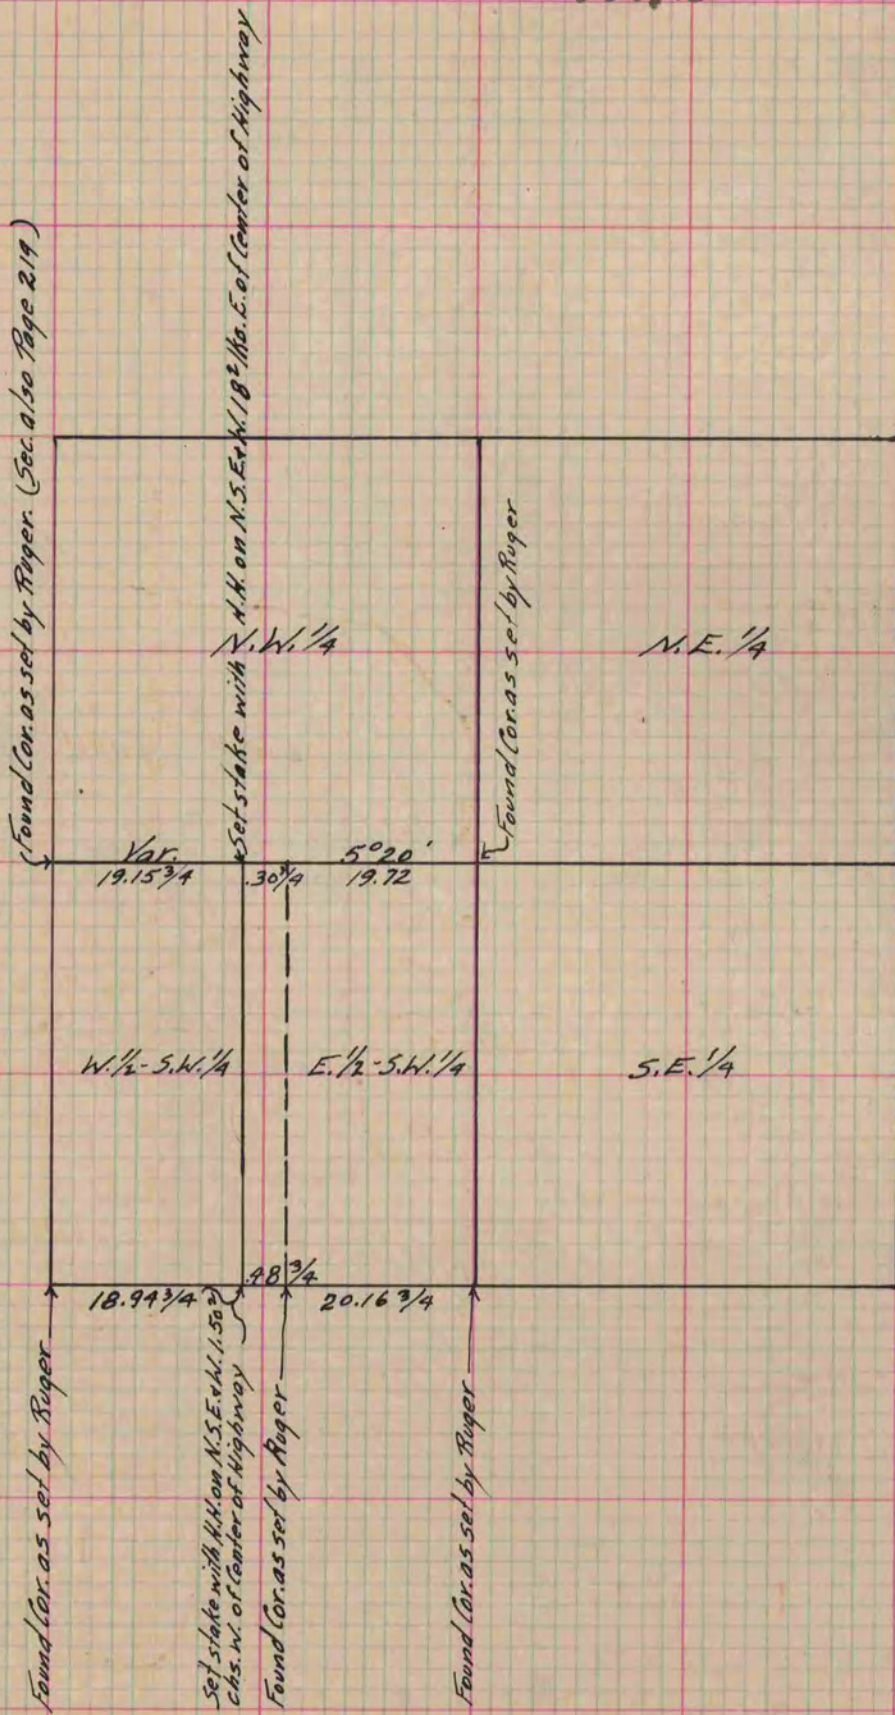

# PLAT AND RECORD

Of a Survey on Section 31 T 2 R 14 E. of the 4 P. M. in Bradford Township  
Rock County, Wisconsin, made October the 26<sup>th</sup> 1867

I hereby certify that the following is a correct record of said survey as made by me.

COUNTY BUILDING  
IN CITY OF БЕЛОIT

(Signed) S. D. Locke  
S. D. Locke County Surveyor.

Copied from Page 253 Vol. 1. Original County Surveyor's Record.