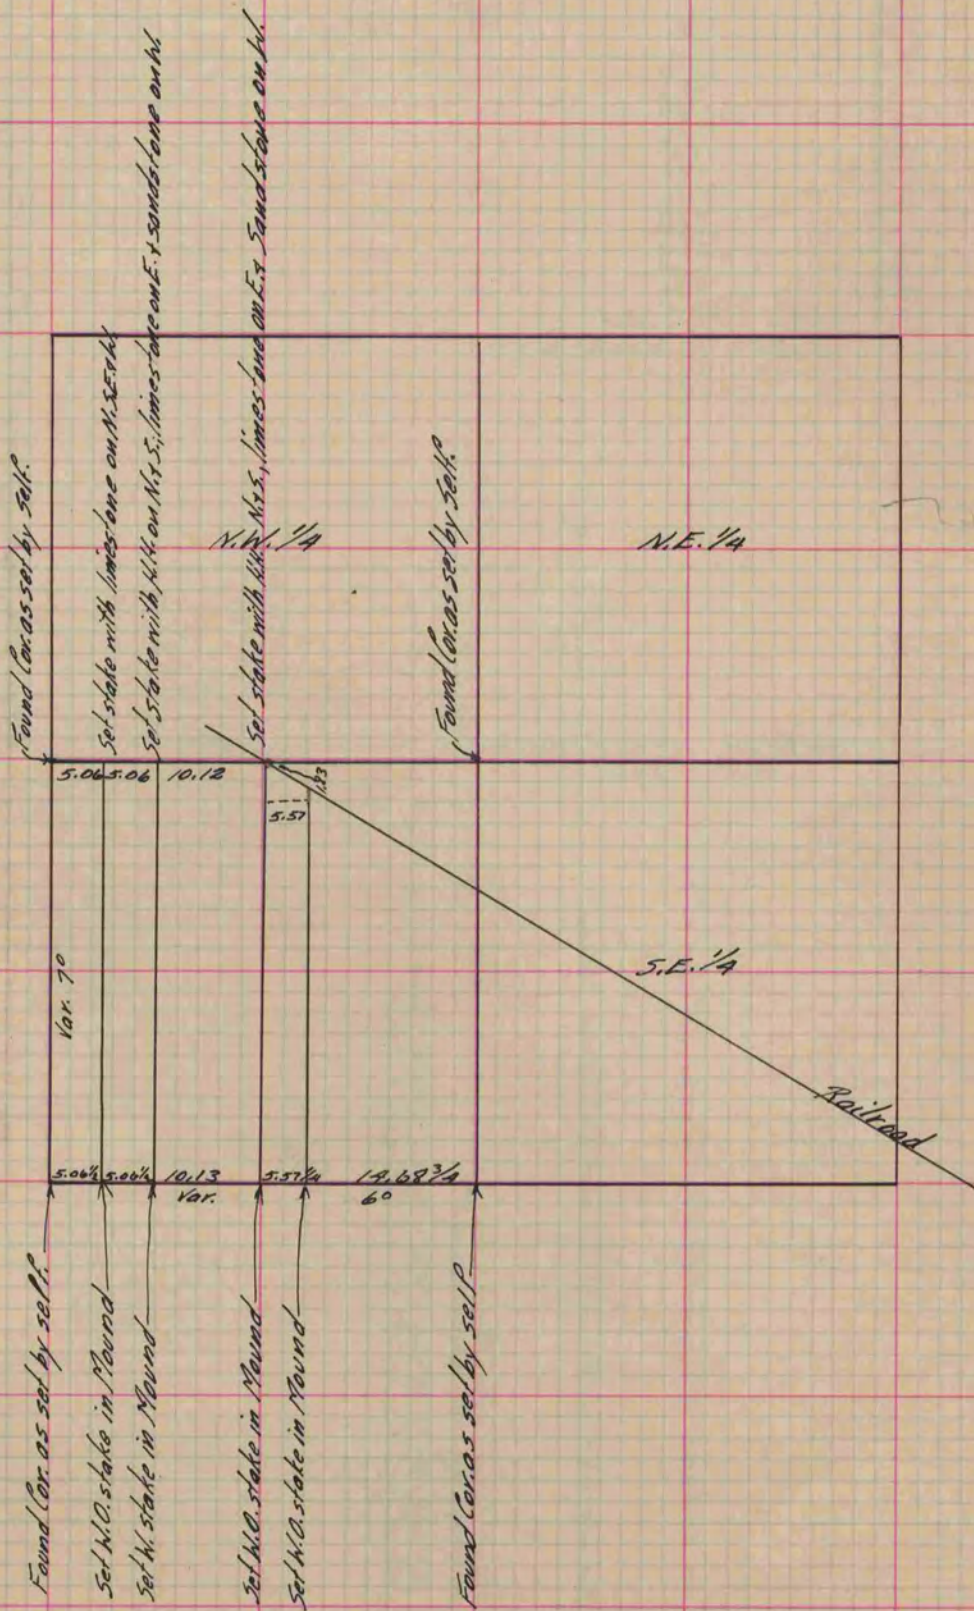

PLAT AND RECORD

317

Of a Survey on Section 4 T 2 R 11 E. of the 4 P. M. in Plymouth Township
Rock County, Wisconsin, made April the 17 1868

I hereby certify that the following is a correct record of said survey as made by me.

COUNTY BUILDING
IN CITY OF BELoit

(Signed) S. D. Locke
S. D. Locke

County Surveyor.

Copied from P. 264 Vol. 1 County Surveyor's Record