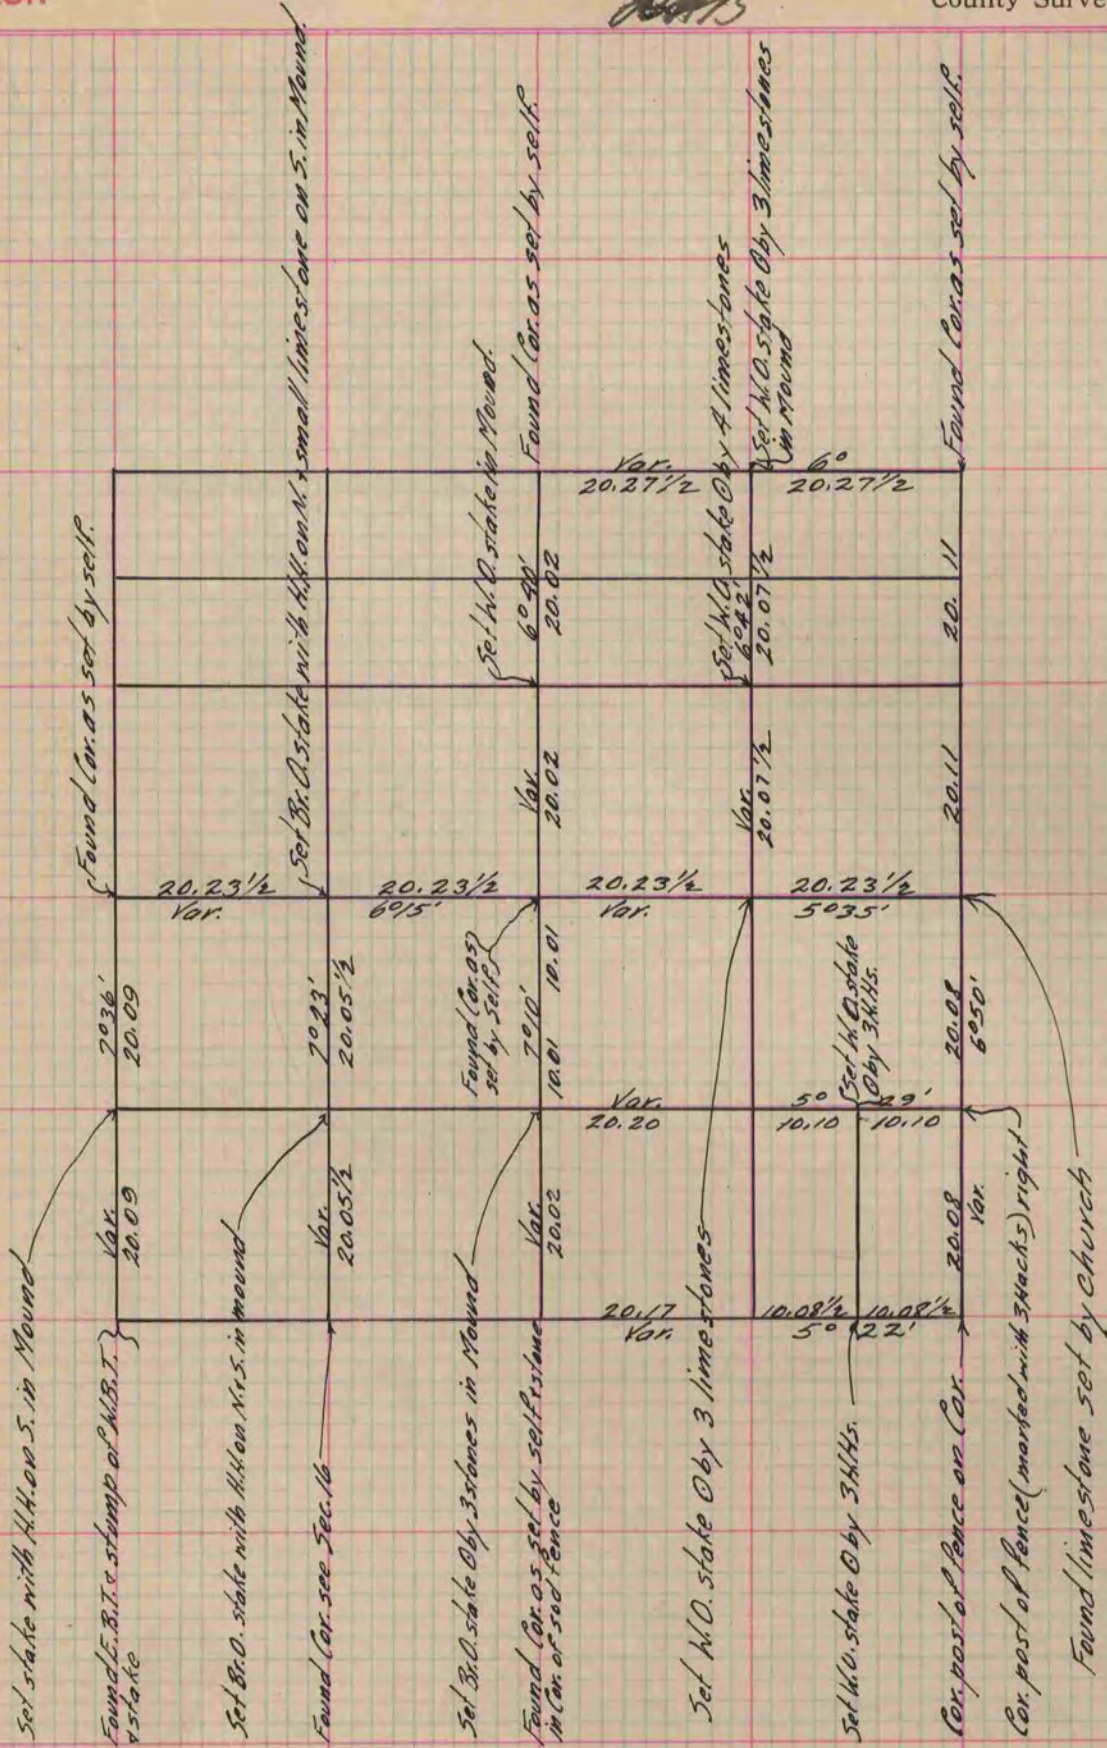

PLAT AND RECORD

ROCK COUNTY RECORD
CITY OF BELOIT

Of a Survey on Section 9 T 2 R 11 E. of the 4 P. M. in Plymouth Township

Rock County, Wisconsin, made April the 22 1868

I hereby certify that the following is a correct record of said survey as made by me.

COUNTY BUILDING
IN CITY OF BELOIT

(Signed) S. D. Locke
S. D. Locke

County Surveyor.

Copied from P. 266 Vol. 1 County Surveyor's Record.