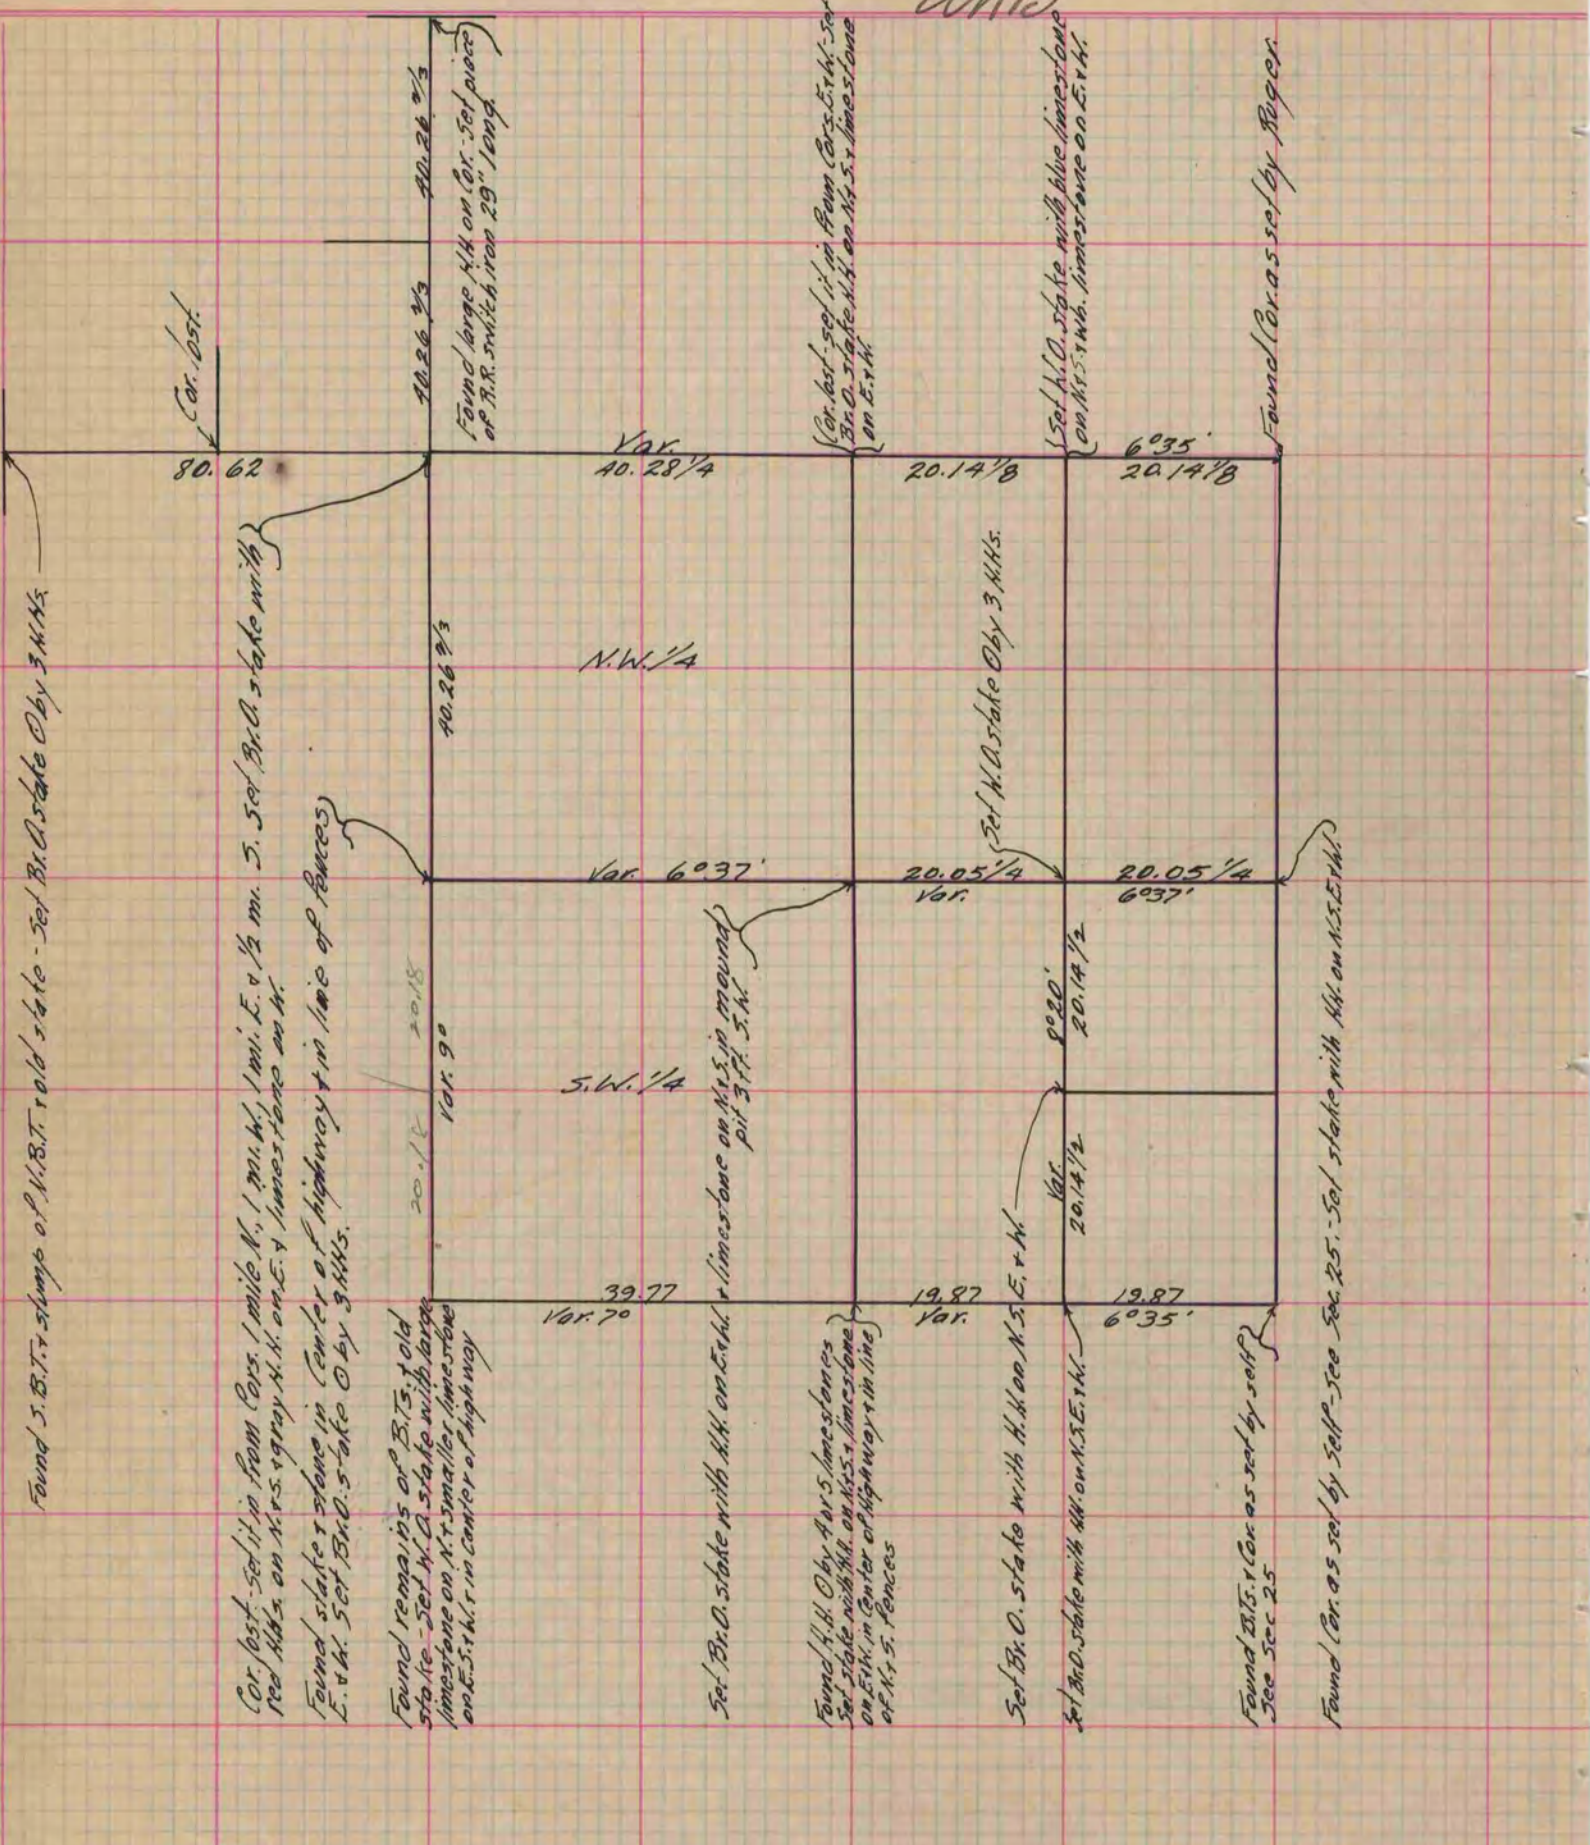

# PLAT AND RECORD

Of a Survey on Section 26 T 3 R 10 E. of the 4 P. M. in Magnolia Township

Rock County, Wisconsin, made June the 11/12 1868

I hereby certify that the following is a correct record of said survey as made by me.

COUNTY BUILDING IN CITY OF БЕЛОIT

(Signed) S. D. Locke

County Surveyor.

Copied from P. 269 Vol. 1 County Surveyor's Record.