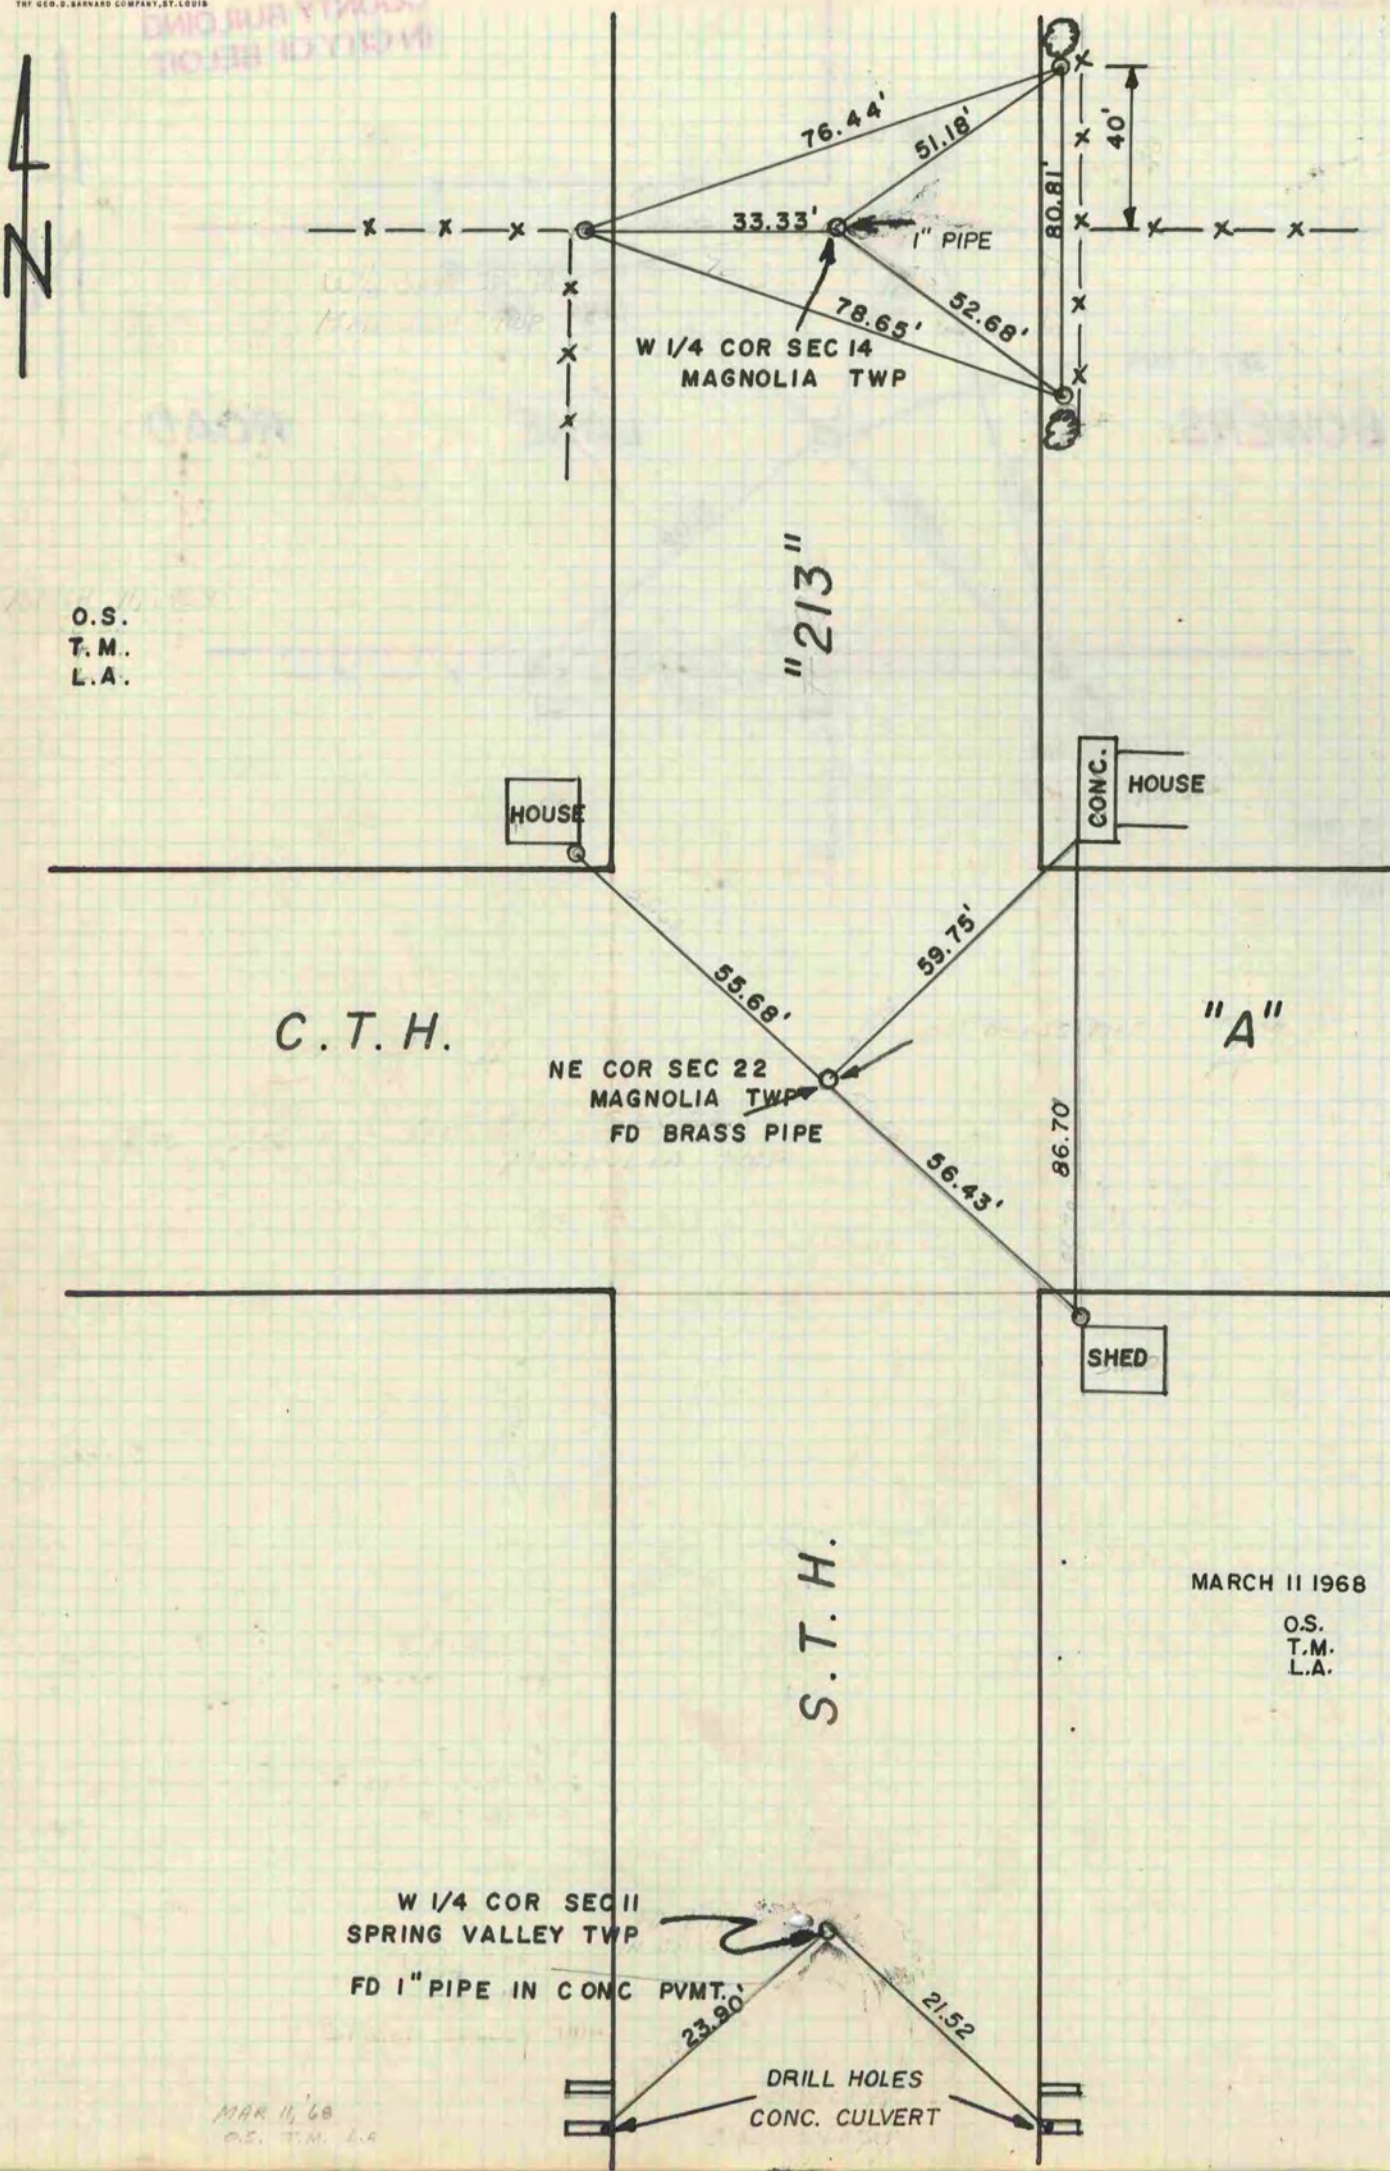

# PLAT AND RECORD

15-14-22-23

MAGNOLIA

Of a Survey on Section 10-11 T 3N R 10 E. of the 4 P. M. in SPRING VALLEY Township

Rock County, Wisconsin, made MARCH the 11 1968

I hereby certify that the following is a correct record of said survey as made by me.

COUNTY BUILDING  
IN CITY OF BELOIT

*R.A. Butcherman Jr*

County Surveyor.

O.S.  
T.M.  
L.A.

MARCH 11 1968

O.S.  
T.M.  
L.A.

MAR 11, 68  
O.S. T.M. L.A.