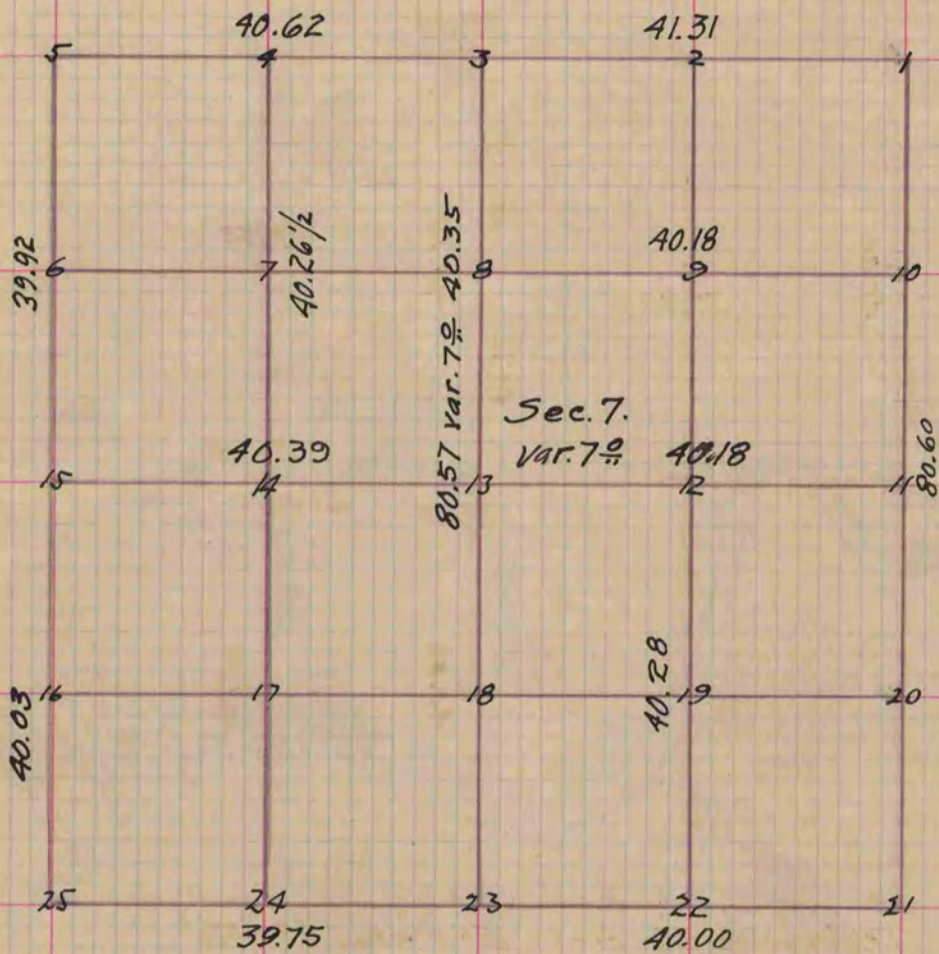

MICROFILM

PLAT AND RECORD

VI

COUNTY BUILDING
CITY OF JANESVILLE

Of a Survey on Section 7 T 1 R 10 E. of the 4 P. M. in Avon Township

Rock County, Wisconsin, made January the 2nd & 3rd 1852

I hereby certify that the following is a correct record of said survey as made by me.

(Signed) Peter Mc Vean

R.H.D.

County Surveyor.

Copied from Page 10 Vol. 1. Original County Surveyors Record