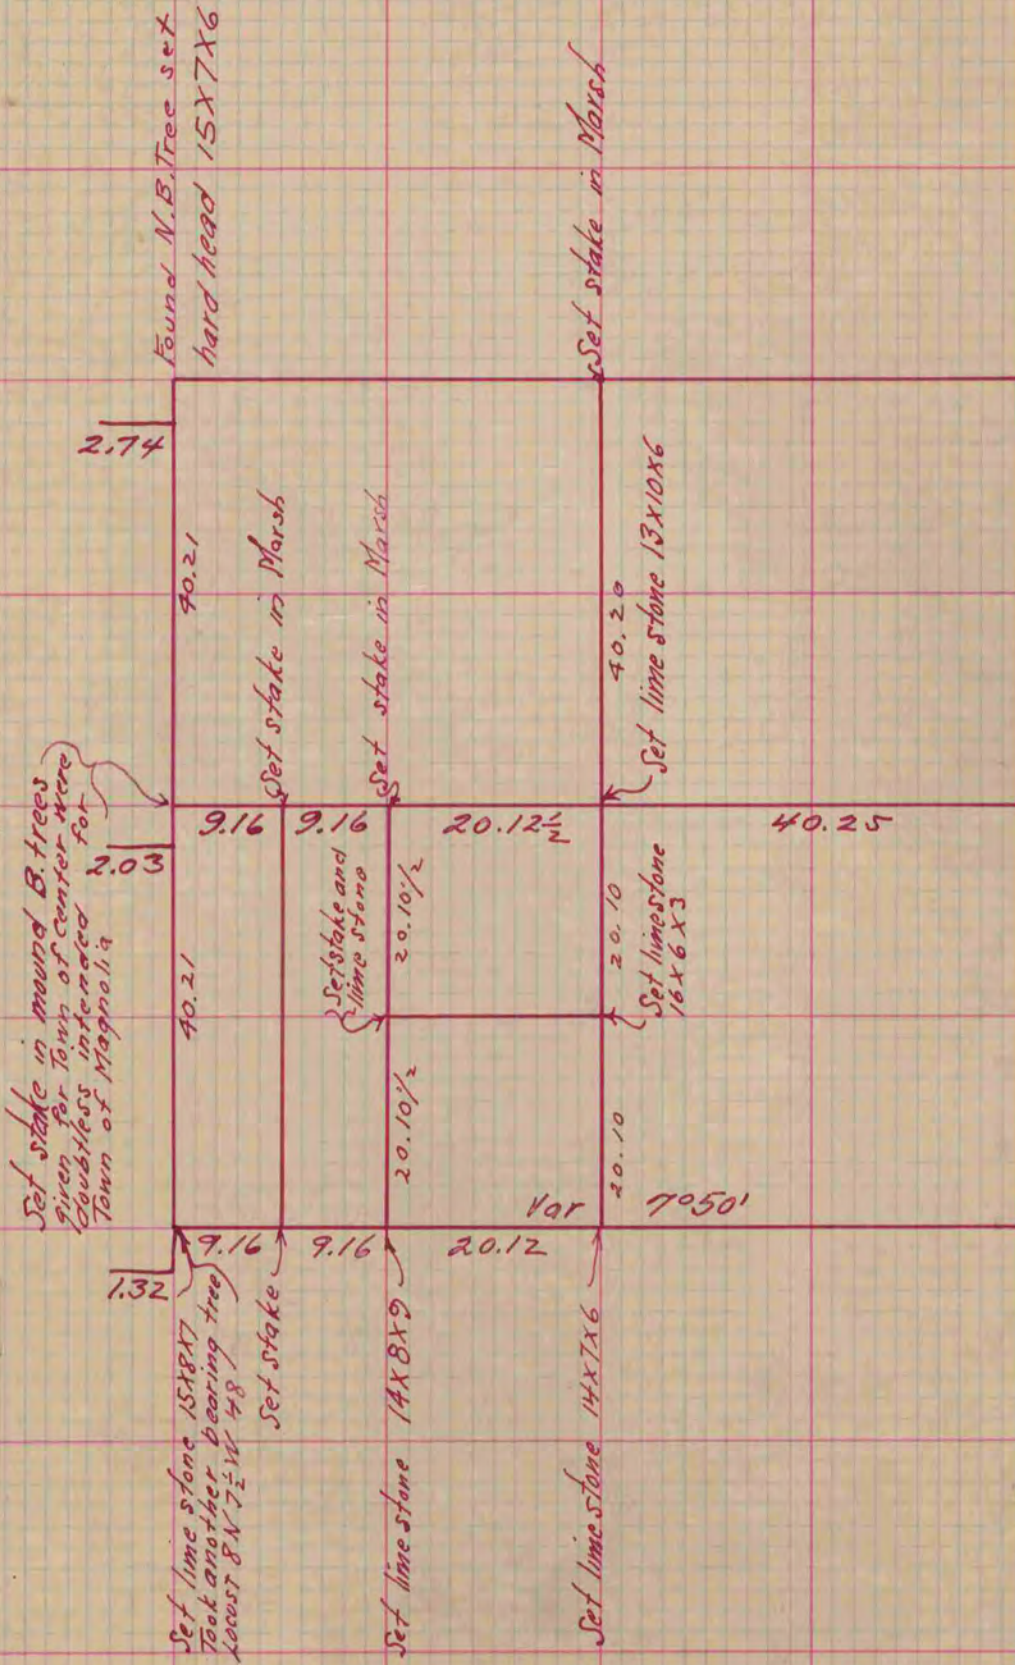

# PLAT AND RECORD

181  
V-1

COUNTY BUILDING  
CITY OF JANESVILLE

**MICROFILMED**

Of a Survey on Section 18 T 3 R 11 E. of the 4 P. M. in Center Township

Rock County, Wisconsin, made June the 11<sup>th</sup> 1863

I hereby certify that the following is a correct record of said survey as made by me.

(Signed) S. D. Locke

R. H. B.

County Surveyor.

Copied from Page 190 Vol. One Original County Surveyors Record