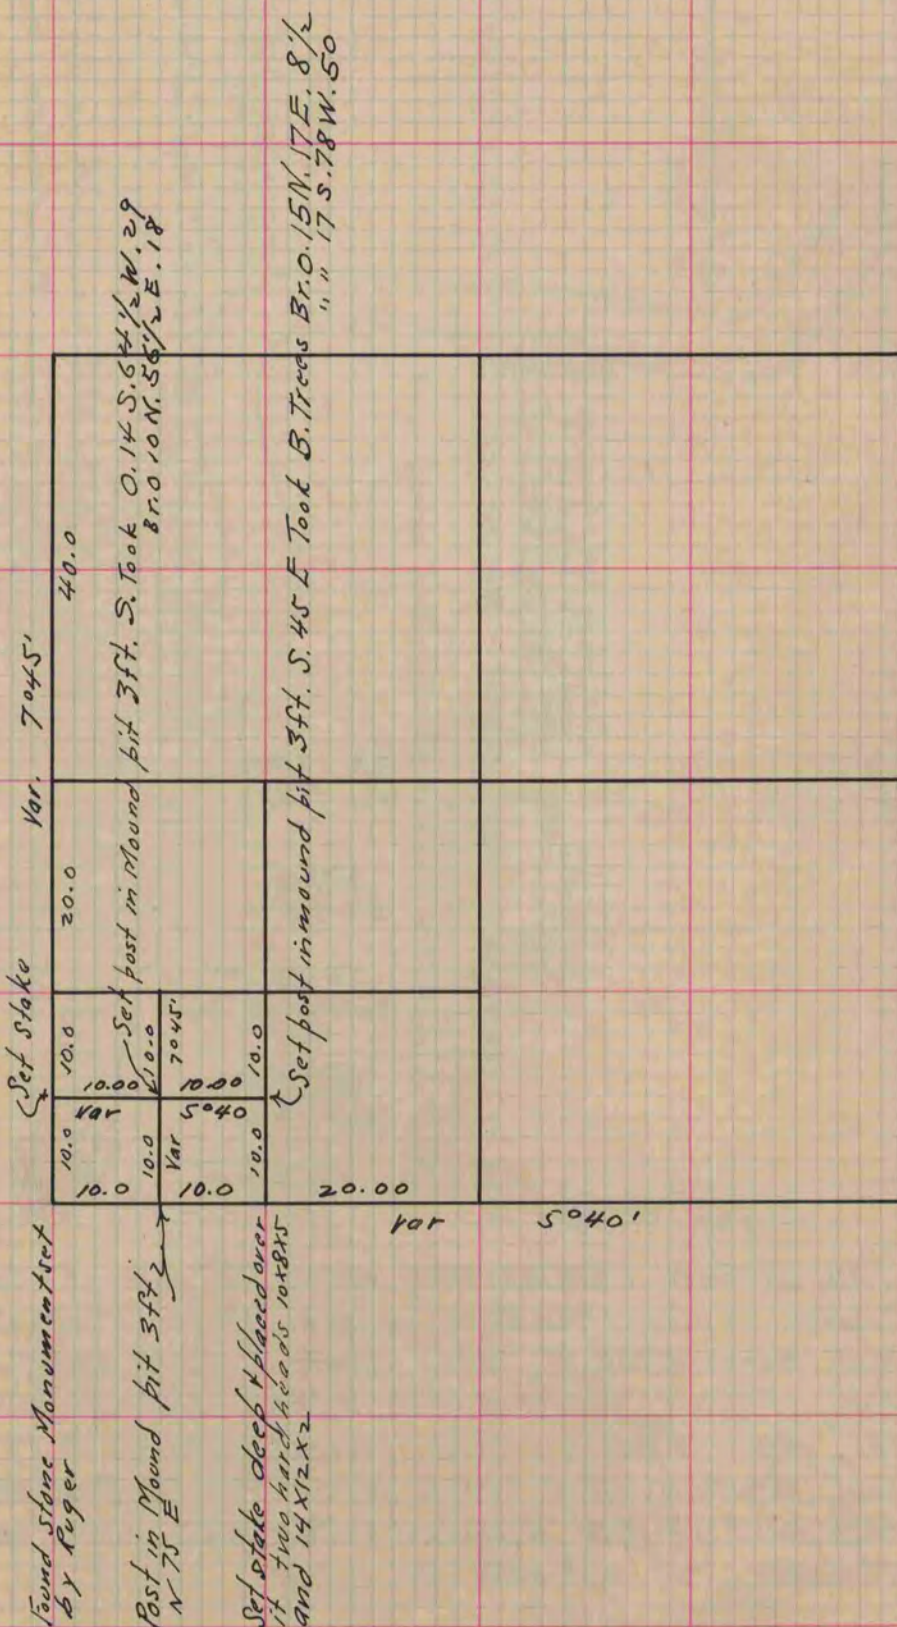

# PLAT AND RECORD

**MICROFILMED**

COUNTY BUILDING  
CITY OF JANESVILLE

Of a Survey on Section 9 T 3 R 13 E. of the 4 P. M. in Harmony Township

Rock County, Wisconsin, made July the 15<sup>th</sup> 1863

I hereby certify that the following is a correct record of said survey as made by me.

(Signed) J. D. Loeke  
R. H. B. County Surveyor.

The above was only an approximate Survey  
See page 212 (223 this book)

Copied From Lower Part of Page 193 Vol. One - Surveyors Record.