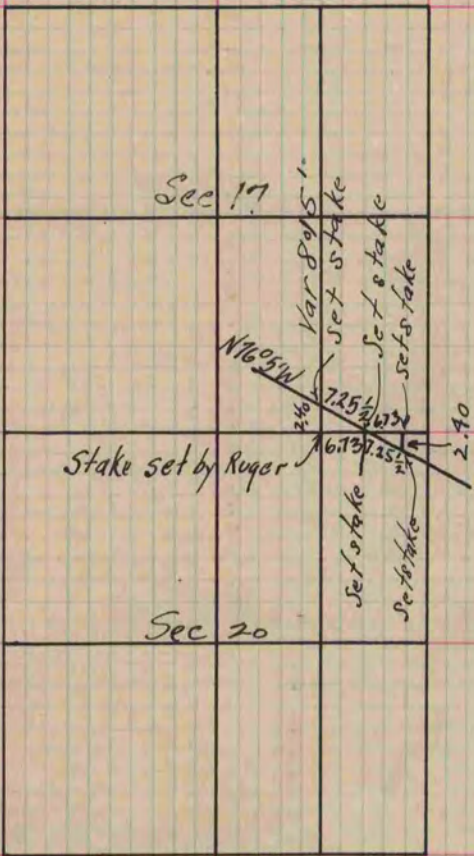

PLAT AND RECORD

Of a Survey on Section 17 & 20 T 3 R 13 E. of the 4 P. M. in Harmony Township
Rock County, Wisconsin, made September the 1863

I hereby certify that the following is a correct record of said survey as made by me.

COUNTY BUILDING
CITY OF JANESVILLE

(Signed) J. D. Locke
R. H. B. County Surveyor.

Copied from lower 1/2 of Page 196 Vol. 1. Original County Surveyors Record-