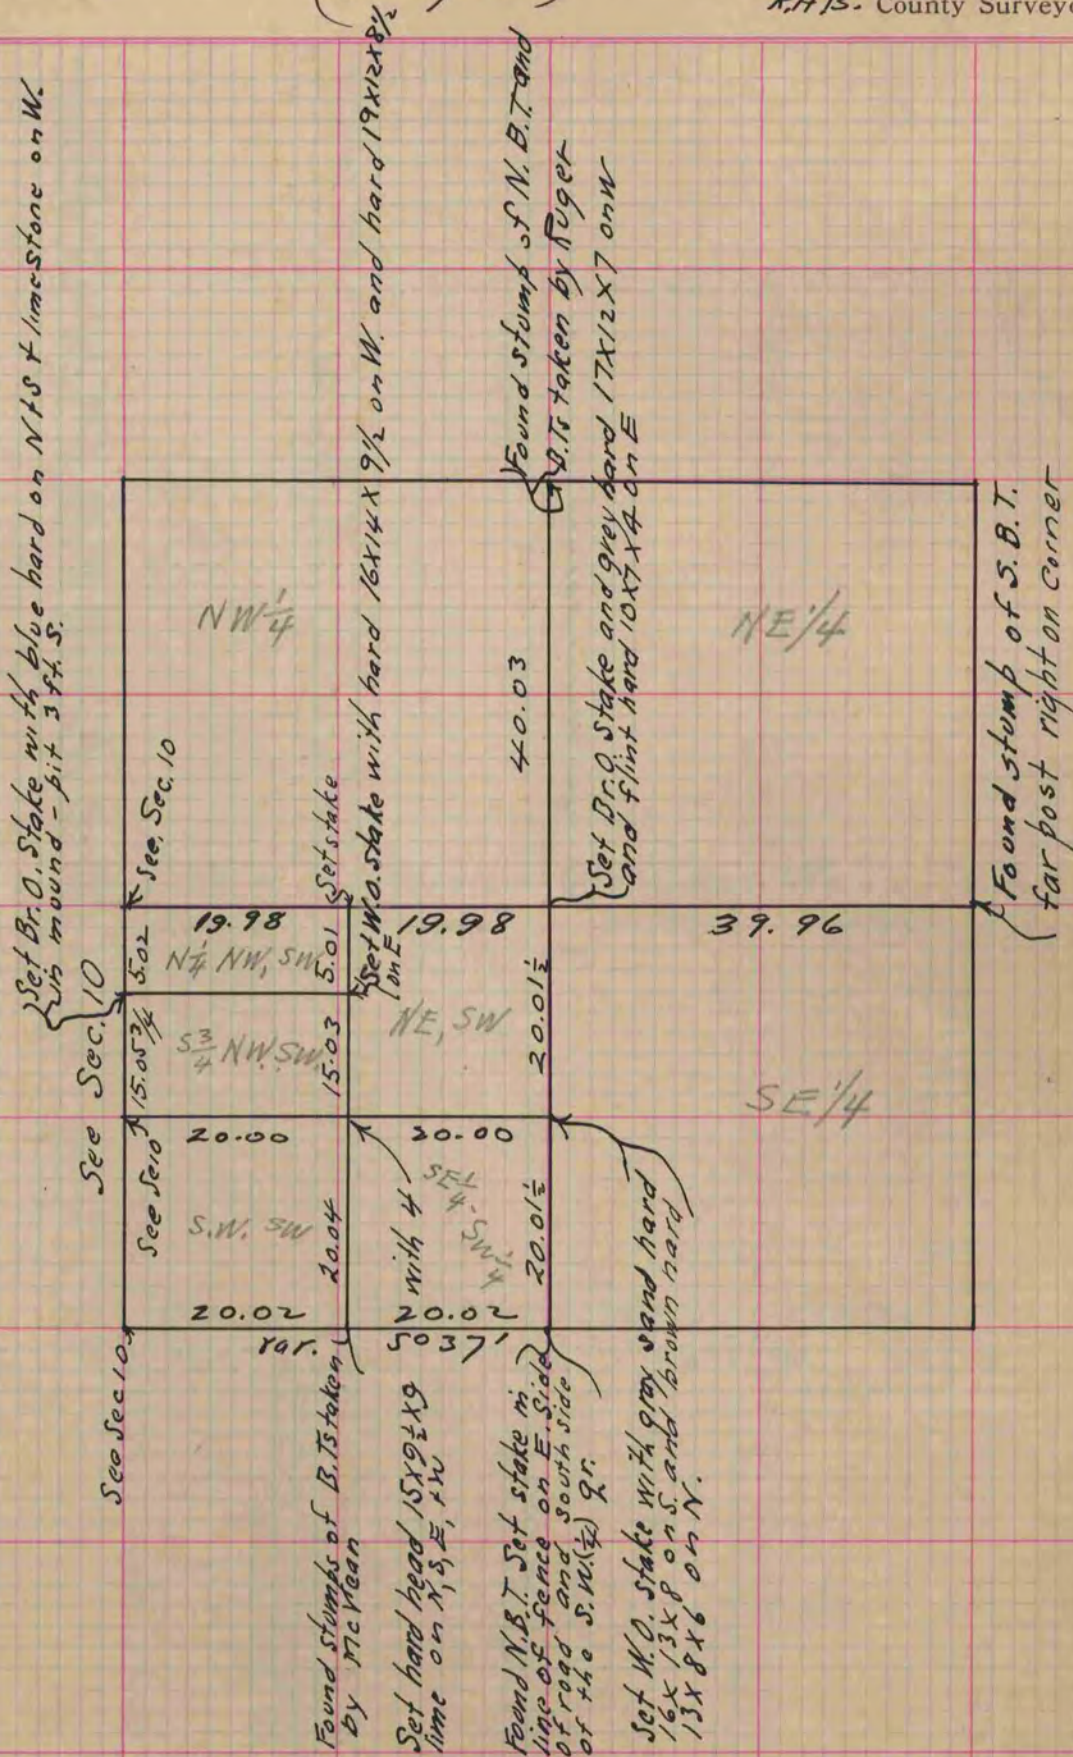

MICROFILMED

PLAT AND RECORD

COUNTY BUILDING
CITY OF JANESVILLE

Of a Survey on Section 11 T 1 R 13 E. of the 4 P. M. in Turtle Township
Rock County, Wisconsin, made May the 18th 1864

I hereby certify that the following is a correct record of said survey as made by me.

(Signed) S. D. Locke
R.H.B. County Surveyor.

Copied from Upper 1/2 of Page 204 Vol. 1. Original County Surveyors Record