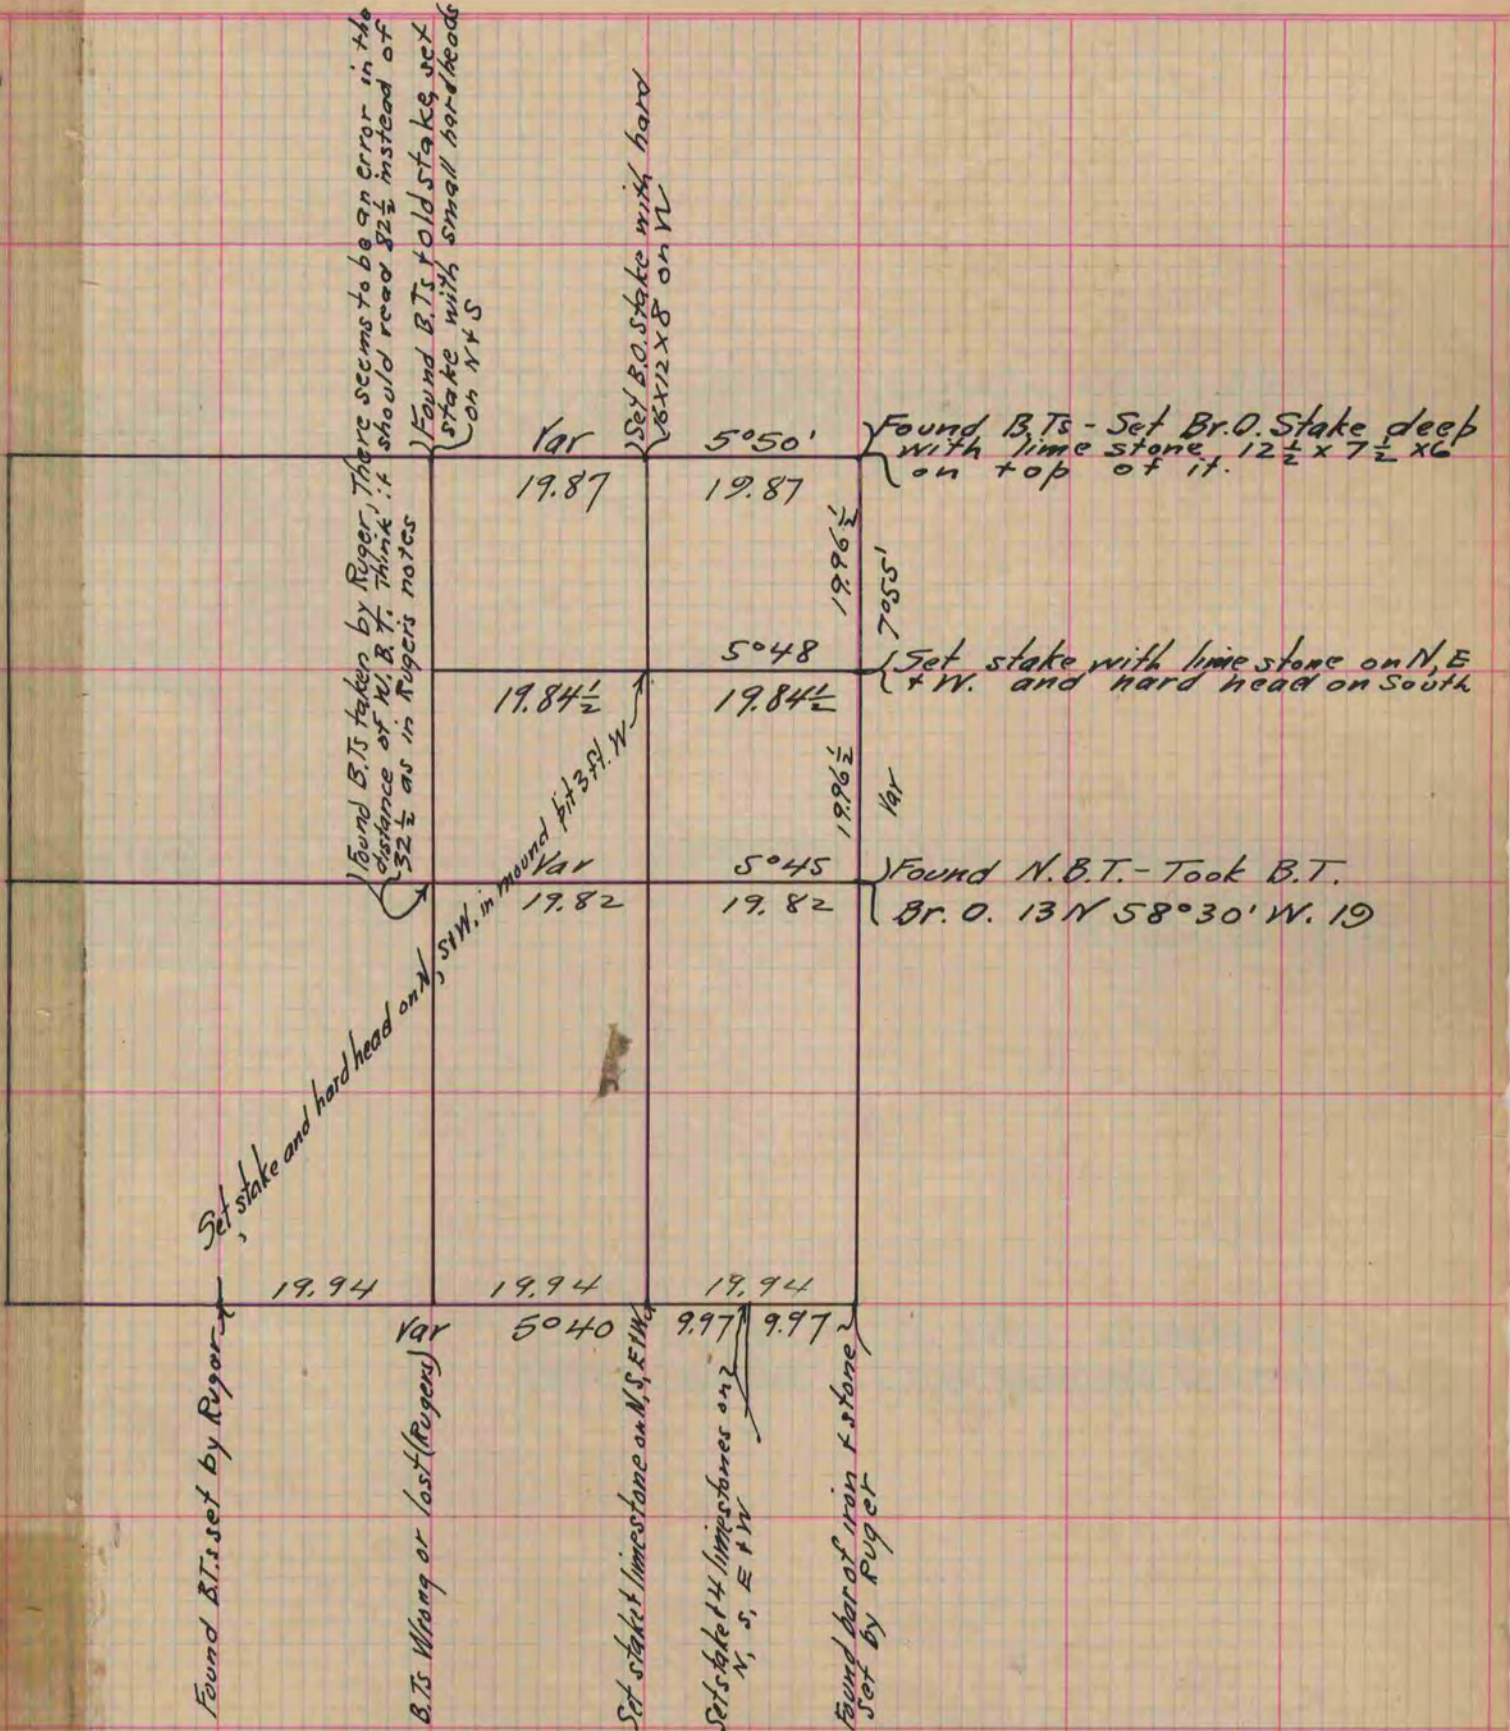

Of a Survey on Section 24 T 3 R 13 E. of the 4 P. M. in Harmony Township
Rock County, Wisconsin, made June the 21st 1864

I hereby certify that the following is a correct record of said survey as made by me.

COUNTY BUILDING
CITY OF JANESVILLE

(Signed) J. D. Locke
R.H.B.

County Surveyor.

Copied from upper 1/2 of Page 206 Vol. 1. Original County Surveyors Record