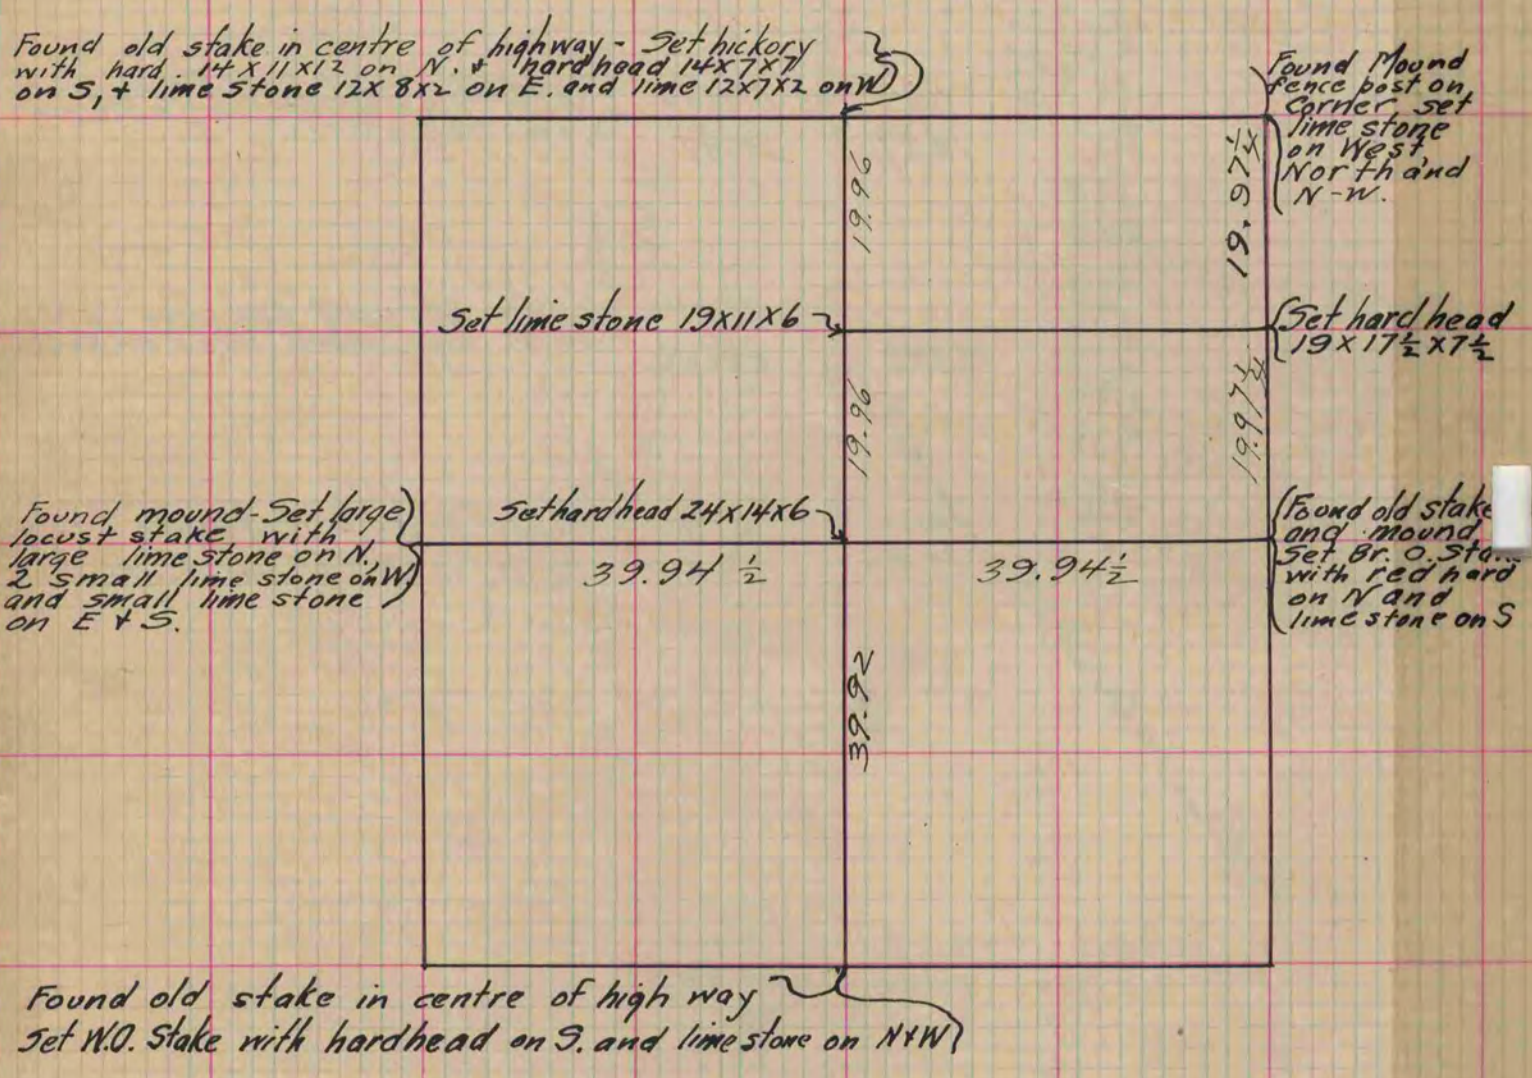

# PLAT AND RECORD

Of a Survey on Section 27 T 2 R 13 E. of the 4 P. M. in La Prairie Township  
Rock County, Wisconsin, made June the 4 1864

I hereby certify that the following is a correct record of said survey as made by me.

COUNTY BUILDING  
CITY OF JANESVILLE

(Signed) J. D. Locke  
R.H.B. County Surveyor.

Copied from lower 1/2 of Page 206 Vol. 1. Original County Surveyors Record