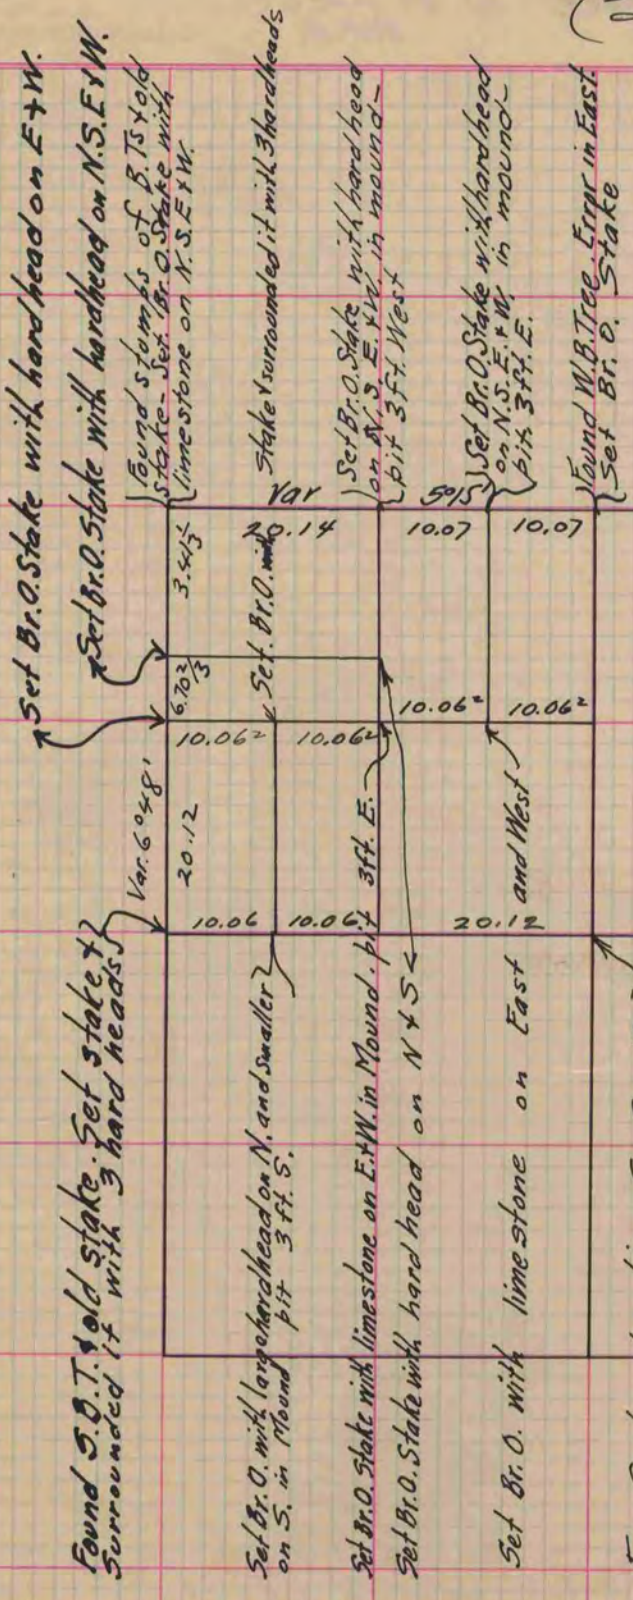

MICROFILMED

PLAT AND RECORD

COUNTY BUILDING
CITY OF JANESVILLE

Of a Survey on Section 10 T 1 R 13 E. of the 4 P. M. in Turtle Township

Rock County, Wisconsin, made April the 20th 1865

I hereby certify that the following is a correct record of said survey as made by me.

(Signed) J. D. Locke
R.H.B. County Surveyor.

Copied from Page 215 Vol. 1. Original County Surveyors Record