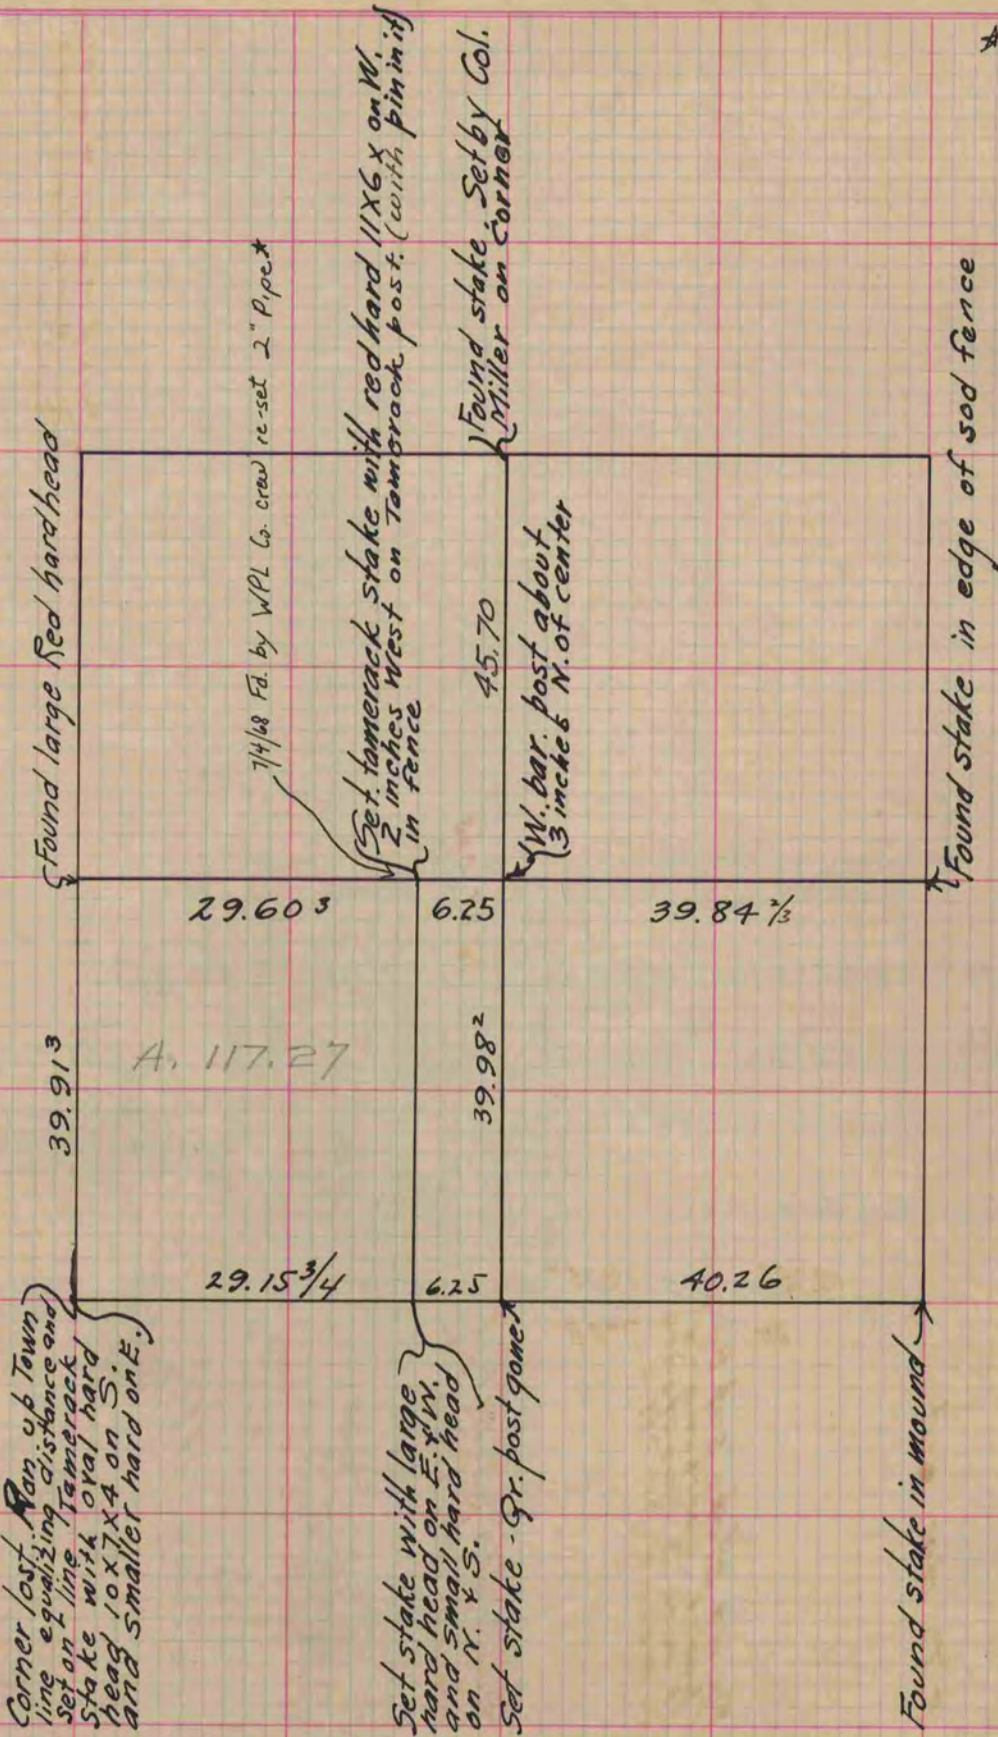

# PLAT AND RECORD

**MICROFILMED**

COUNTY BUILDING  
CITY OF JANESVILLE

Of a Survey on Section 6 T 1 R 13 E. of the 4 P. M. in Turtle Township

Rock County, Wisconsin, made May the 15 1865

I hereby certify that the following is a correct record of said survey as made by me.

(Signed) S. D. Locke  
R. H. B. County Surveyor.

\* Copied from Beloit records 12/9/75 G.O.

Copied from Page 218 Vol. 1. Original County Surveyors Record