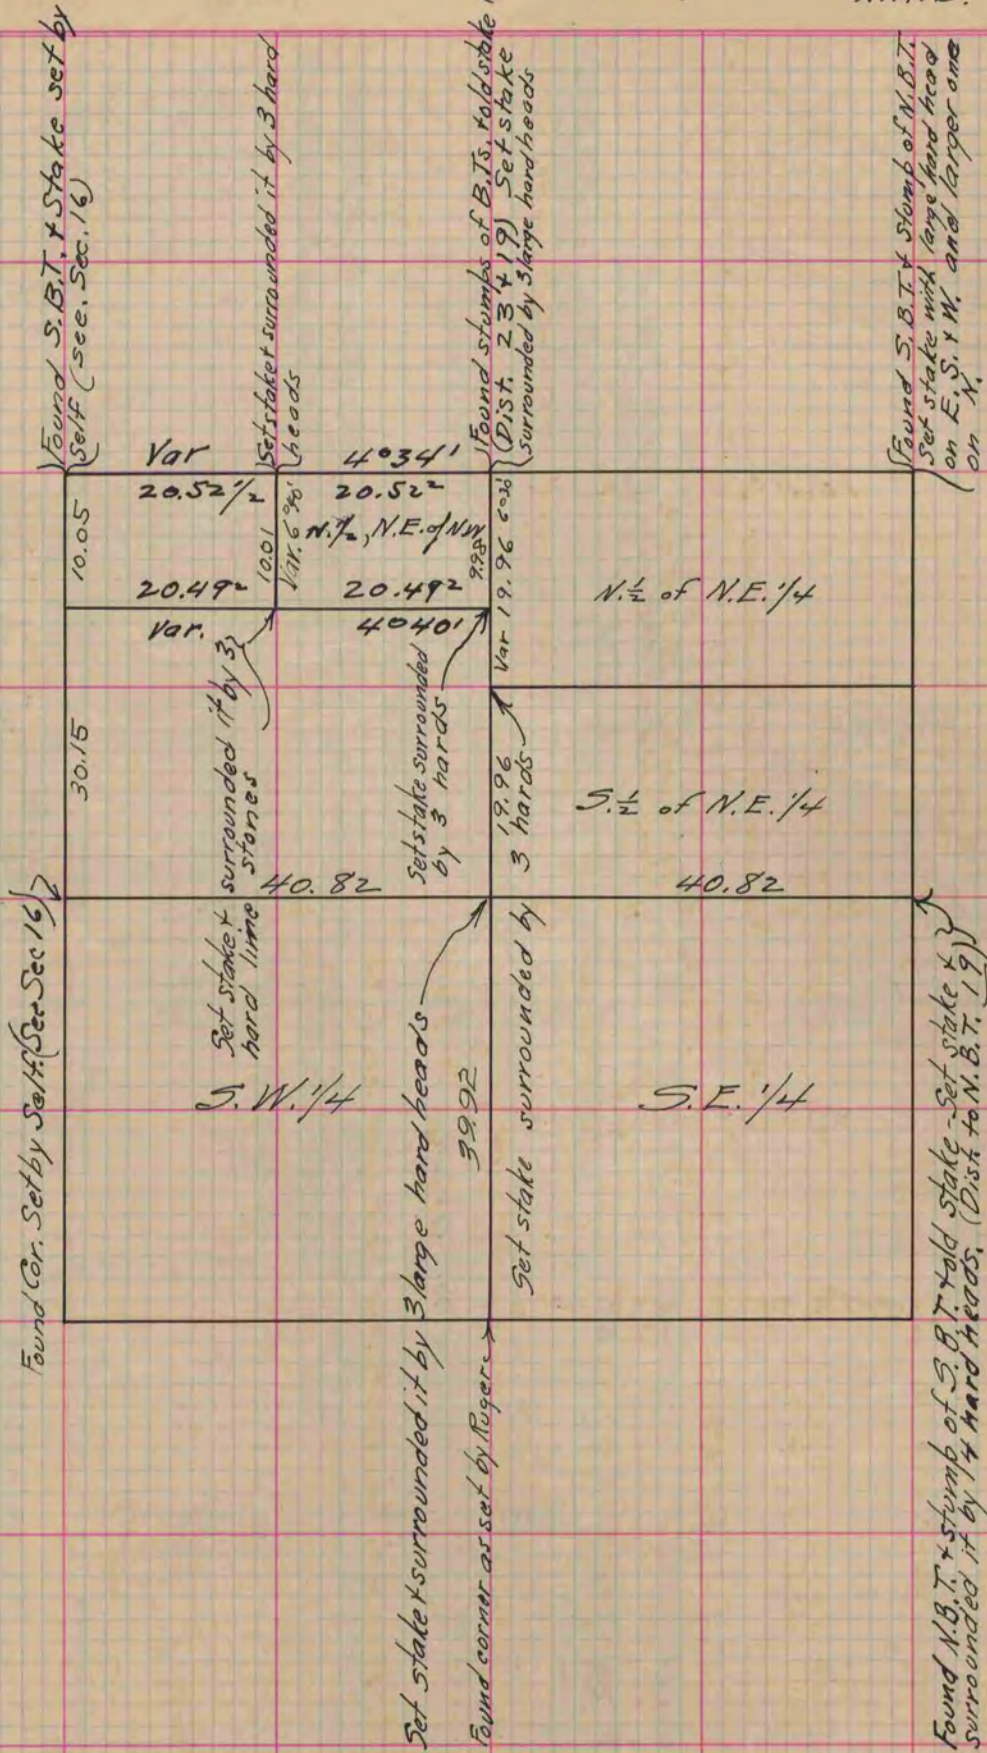

# MICROFILMED PLAT AND RECORD

259  
v-1

COUNTY BUILDING  
CITY OF JANESVILLE

Of a Survey on Section 15 T 4 R 14 E. of the 4<sup>th</sup> P. M. in Lima Township  
Rock County, Wisconsin, made June the 7<sup>th</sup> 1866

I hereby certify that the following is a correct record of said survey as made by me.

(Signed) S. D. Locke  
R.H.B. County Surveyor.

Copied from Page 233 <sup>Subpart 1 of</sup> Page Vol. 1. Original County Surveyors Record