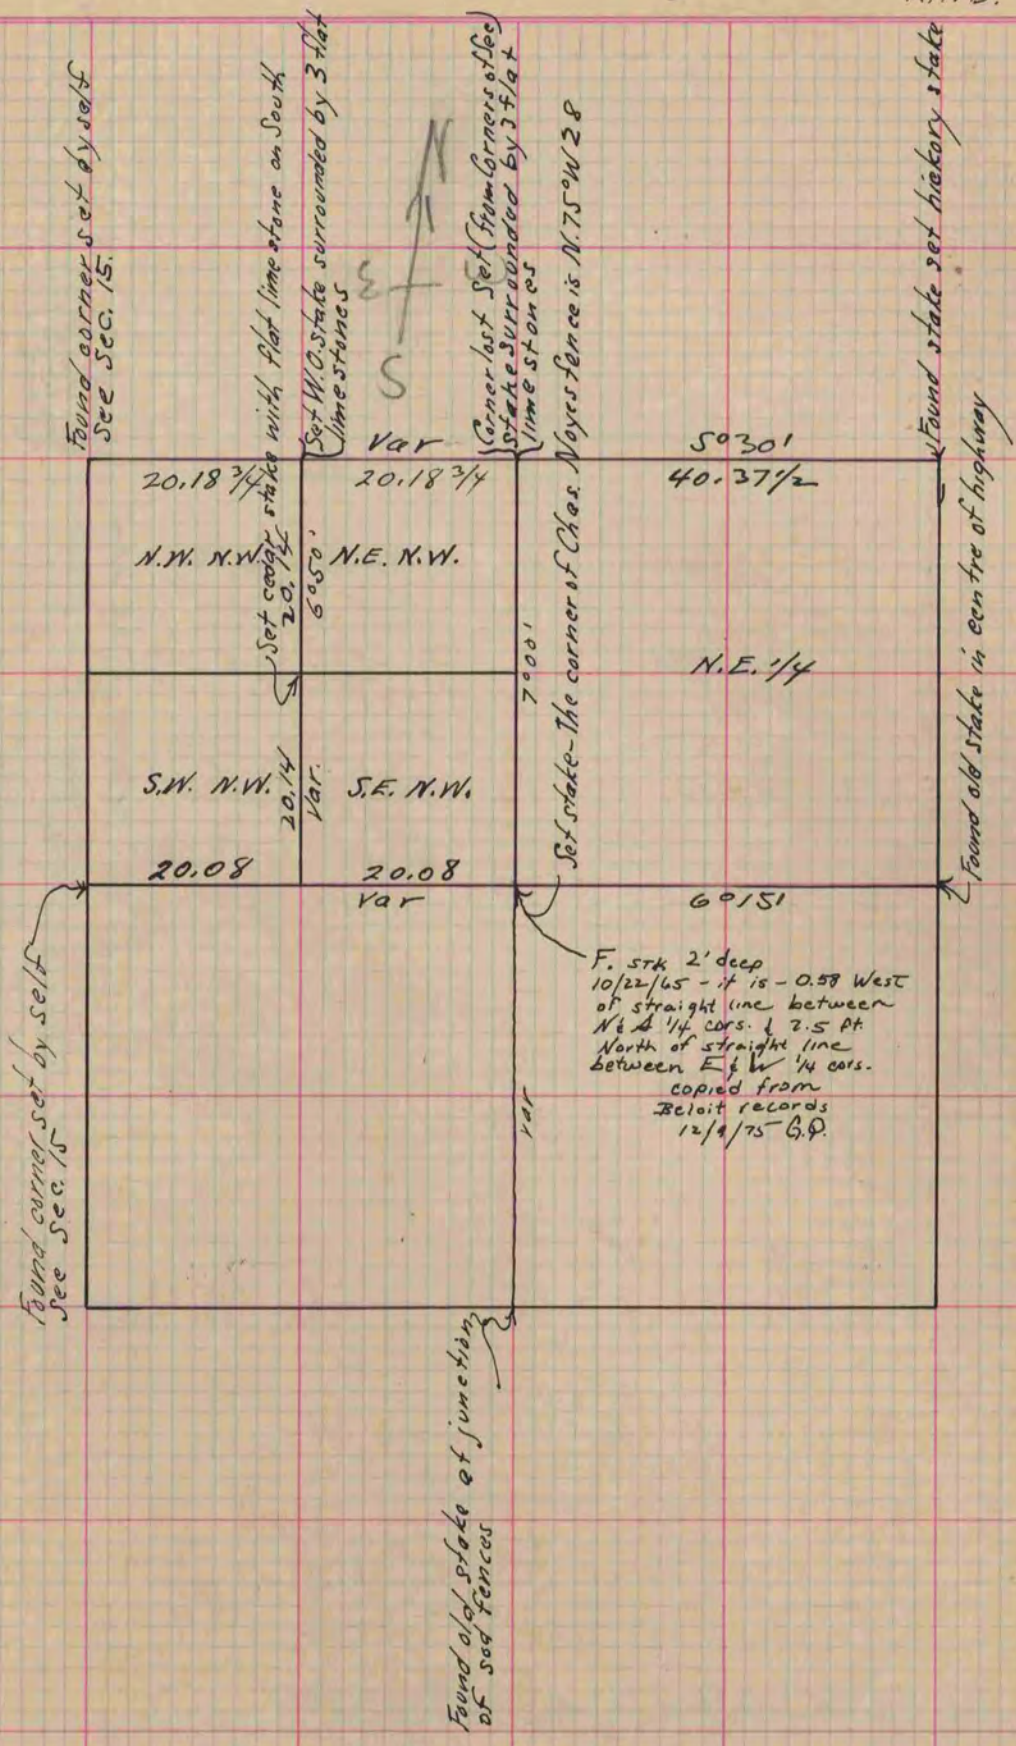

MICROFILMED

PLAT AND RECORD

289
V-1

COUNTY BUILDING
CITY OF JANESVILLE

Of a Survey on Section 14 T 2 R 12 E. of the 4 P. M. in Rock Township

Rock County, Wisconsin, made September the 9th 1867

I hereby certify that the following is a correct record of said survey as made by me.

(Signed) S. B. Locke
R.M.B. County Surveyor.

Copied from Page 249 Vol. 1. Original County Surveyors Record