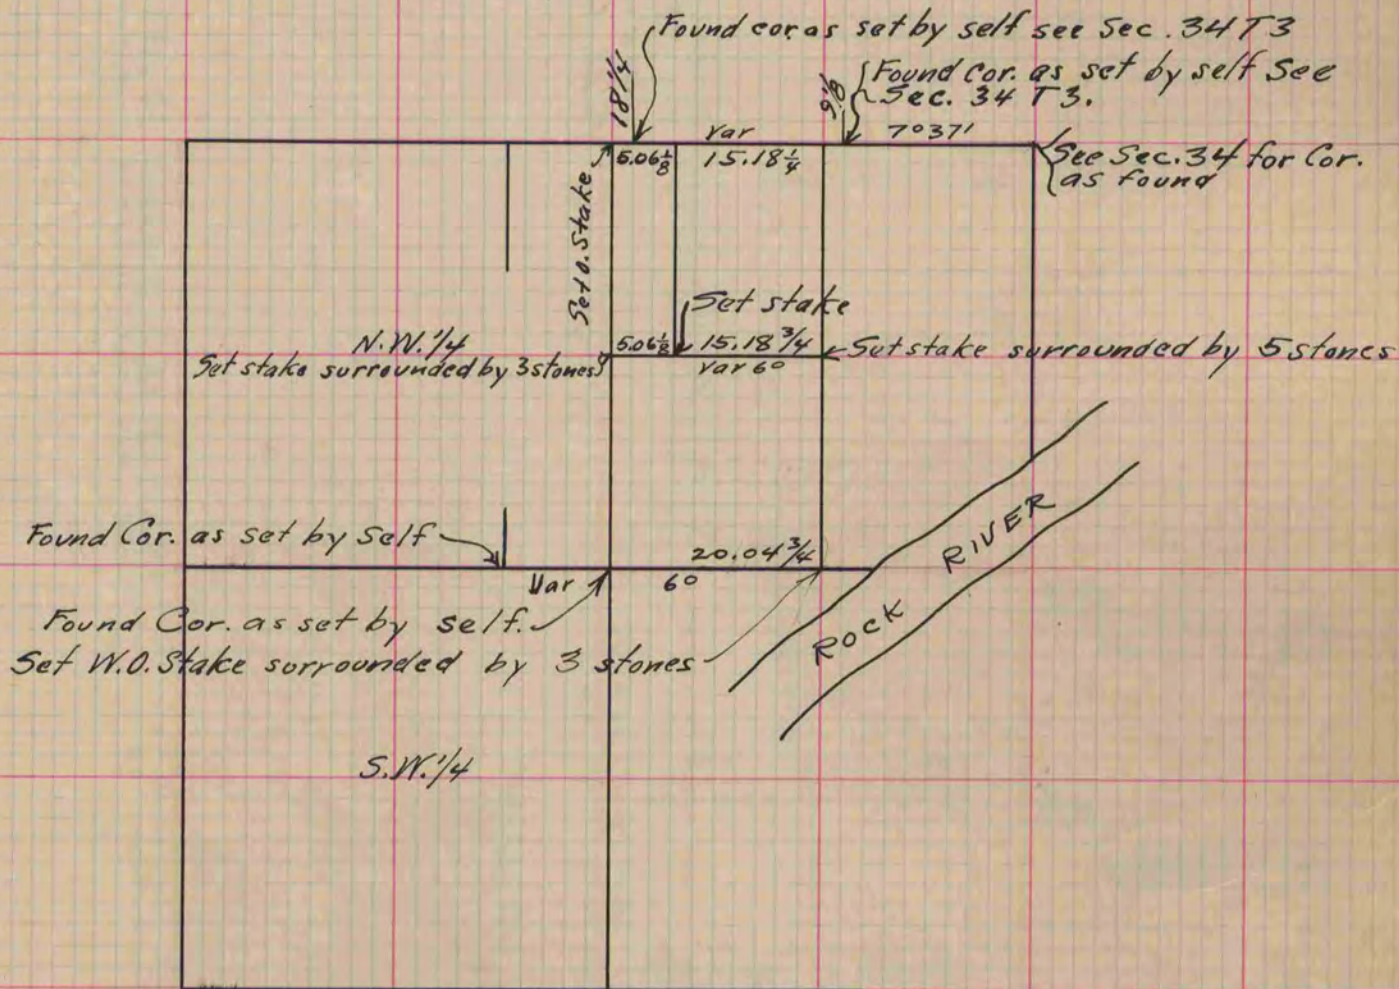

# MICROFILMED PLAT AND RECORD

323  
V-1

COUNTY BUILDING  
CITY OF JANESVILLE

Of a Survey on Section 3 T 2 R 12 E. of the 4 P. M. in Rock Township  
Rock County, Wisconsin, made June the 6 1868

I hereby certify that the following is a correct record of said survey as made by me.

(Signed) S. D. Locke  
R. H. B. County Surveyor.

Copied from Page 267 Vol. 1. Original County Surveyors Record