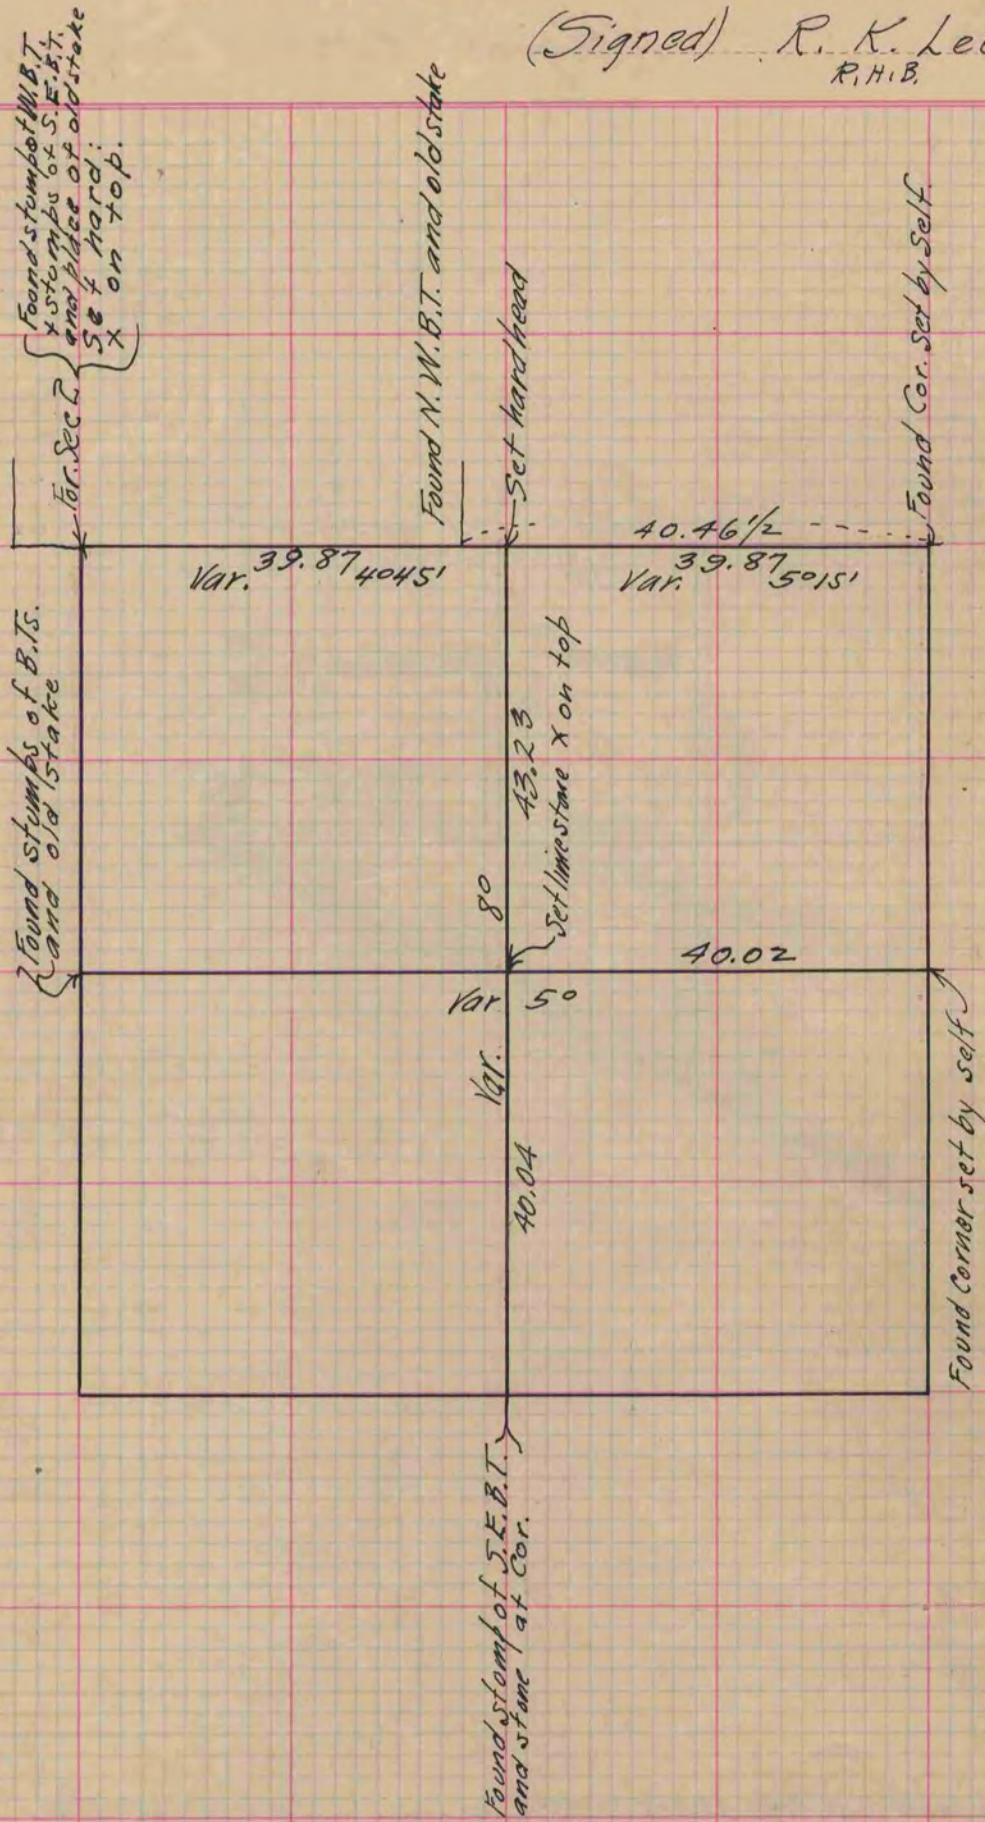

MICROFILMED PLAT AND RECORD

COUNTY BUILDING
CITY OF JANESVILLE

Of a Survey on Section 2 T 4 R 13 E. of the 4 P. M. in Harmony Township
Rock County, Wisconsin, made December the 18th 1869

I hereby certify that the following is a correct record of said survey as made by me.

(Signed) R. K. Lee Deputy
R.H.B. County Surveyor.

Copied from Upper 1/2 of Page 10 Vol. 2 Original County Surveyors Record