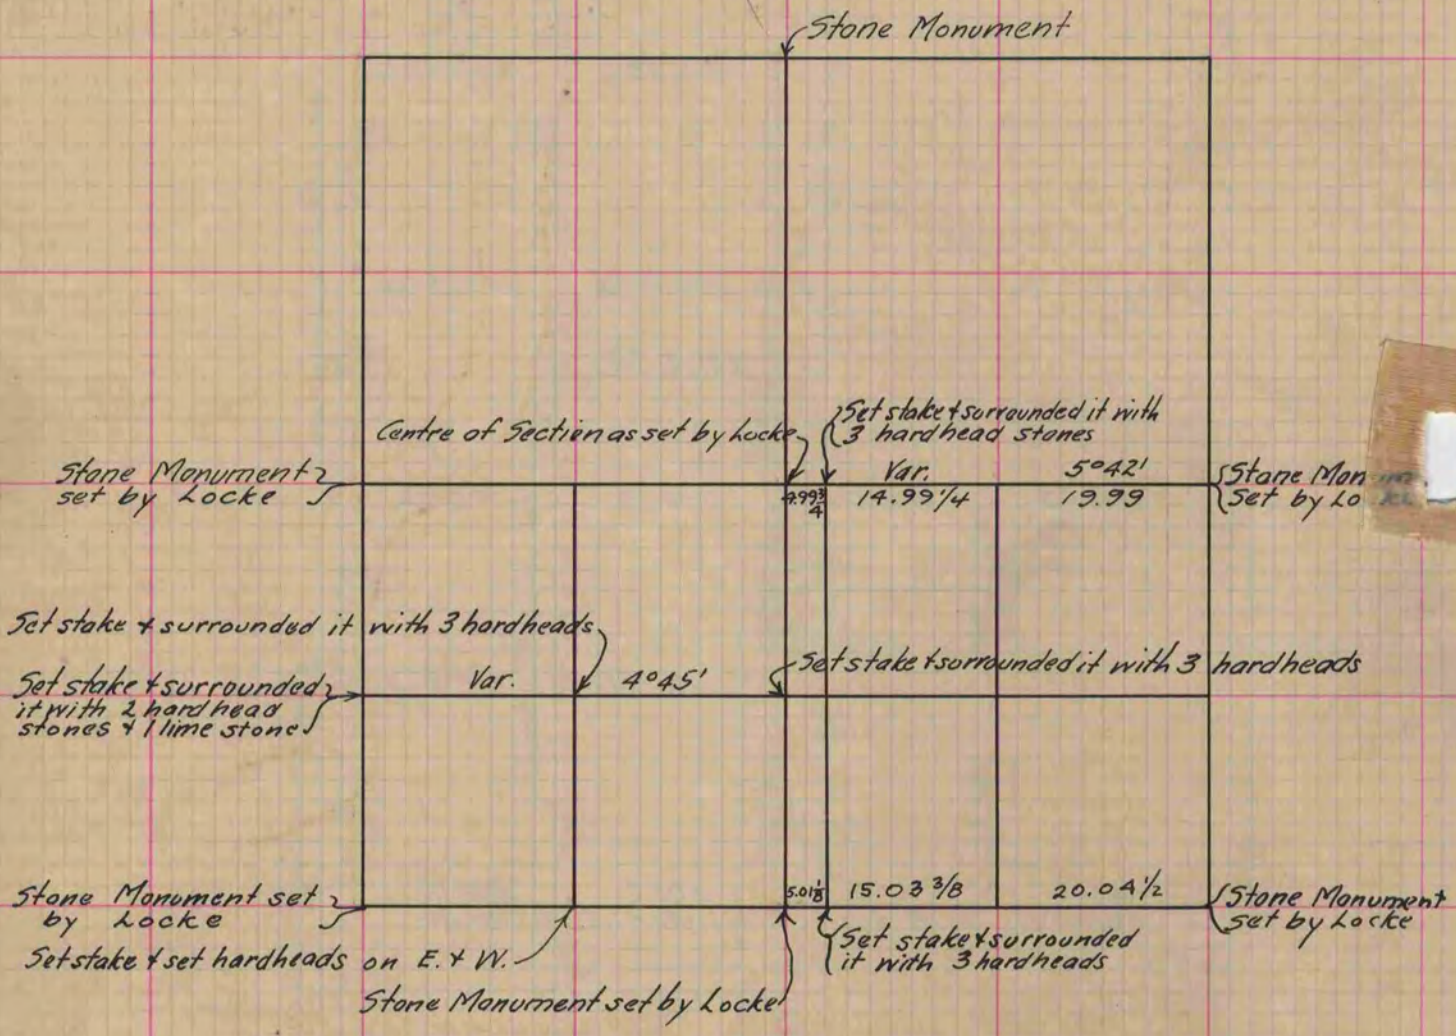

# PLAT AND RECORD

**MICROFILMED**

Of a Survey on Section 8 T 2 R 11 E. of the 4 P. M. in Plymouth Township  
Rock County, Wisconsin, made September the 30<sup>th</sup> 1869

I hereby certify that the following is a correct record of said survey as made by me.

COUNTY BUILDING  
CITY OF JANESVILLE

(Signed) Edward Ruger { Deputy  
R.H.B. County Surveyor

Copied from lower 1/2 of Page 11 Vol. 2 Original County Surveyors Record