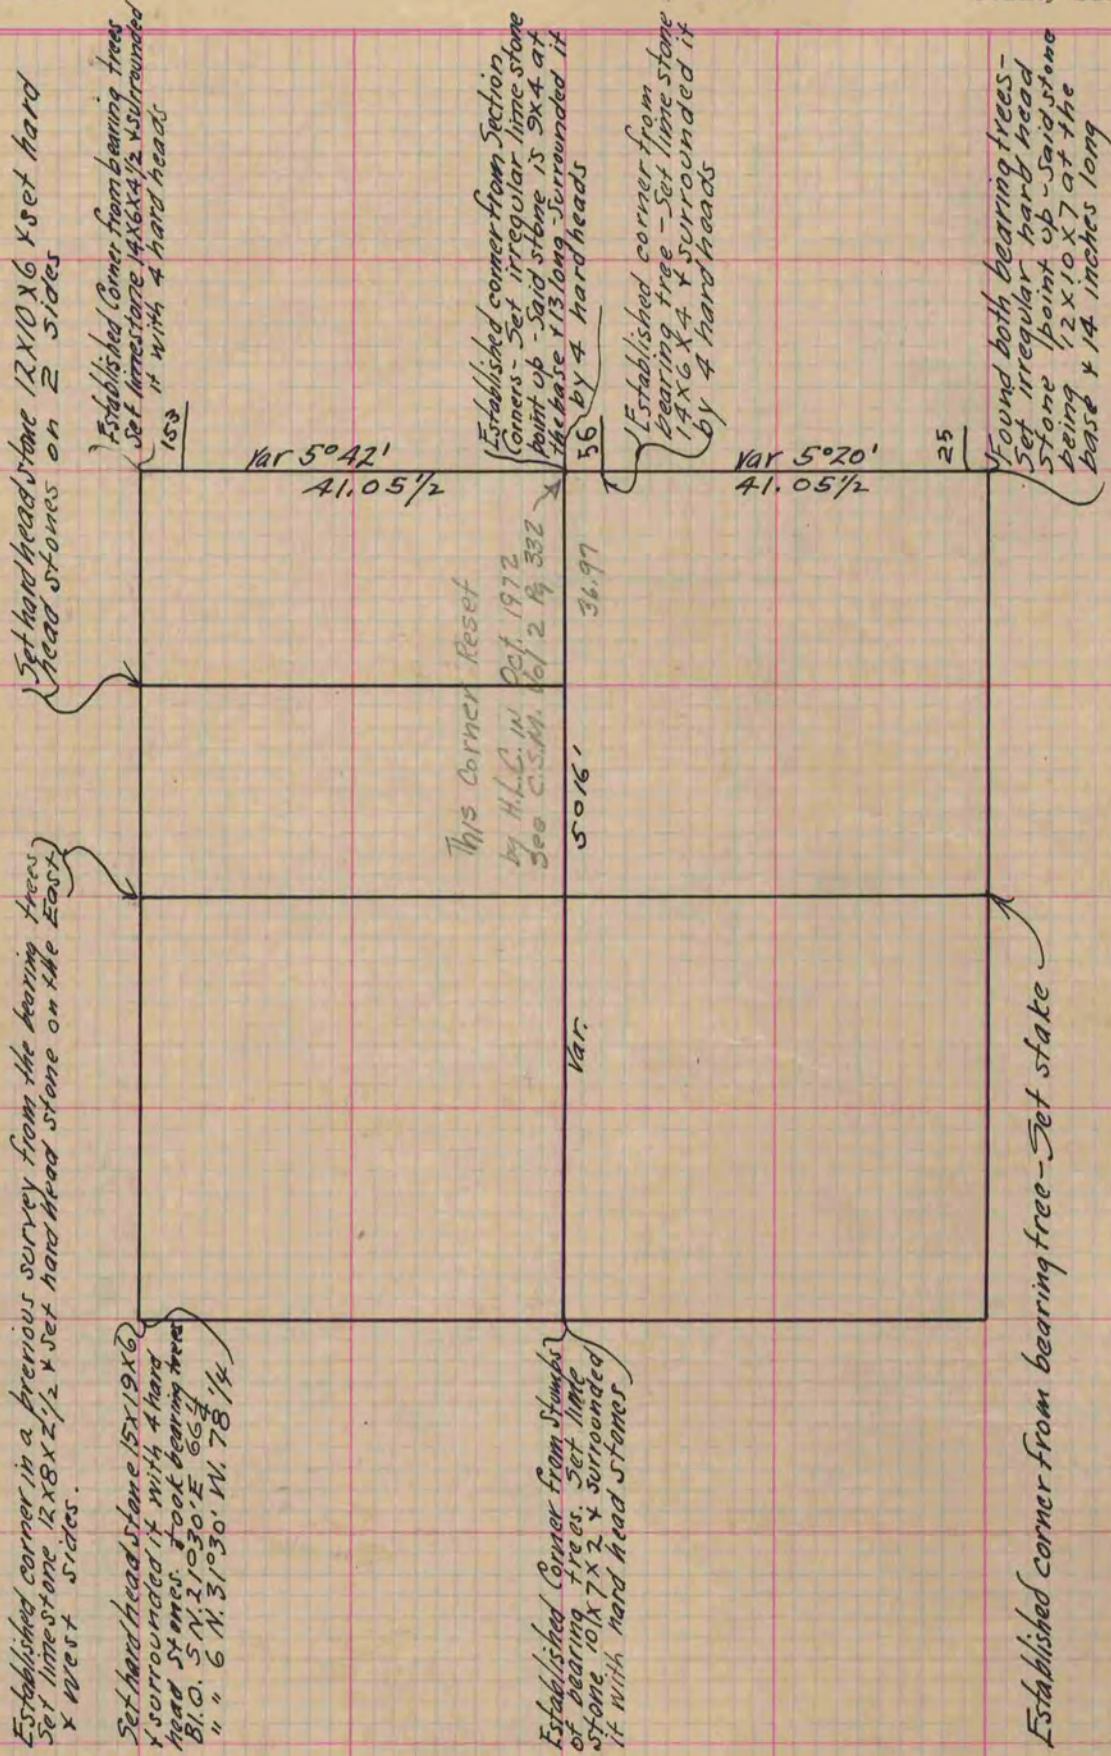

PLAT AND RECORD

MICROFILMED

Of a Survey on Section 3 T 4 R 14 E. of the 4 P. M. in Lima Township

Rock County, Wisconsin, made March the 9 10 1870

I hereby certify that the following is a correct record of said survey as made by me.

COUNTY BUILDING
CITY OF JANESVILLE

(Signed) Edward Roger { Deputy
R.H.B. County Surveyor

Copied from page 17 Vol. 2. Original County Surveyors Record