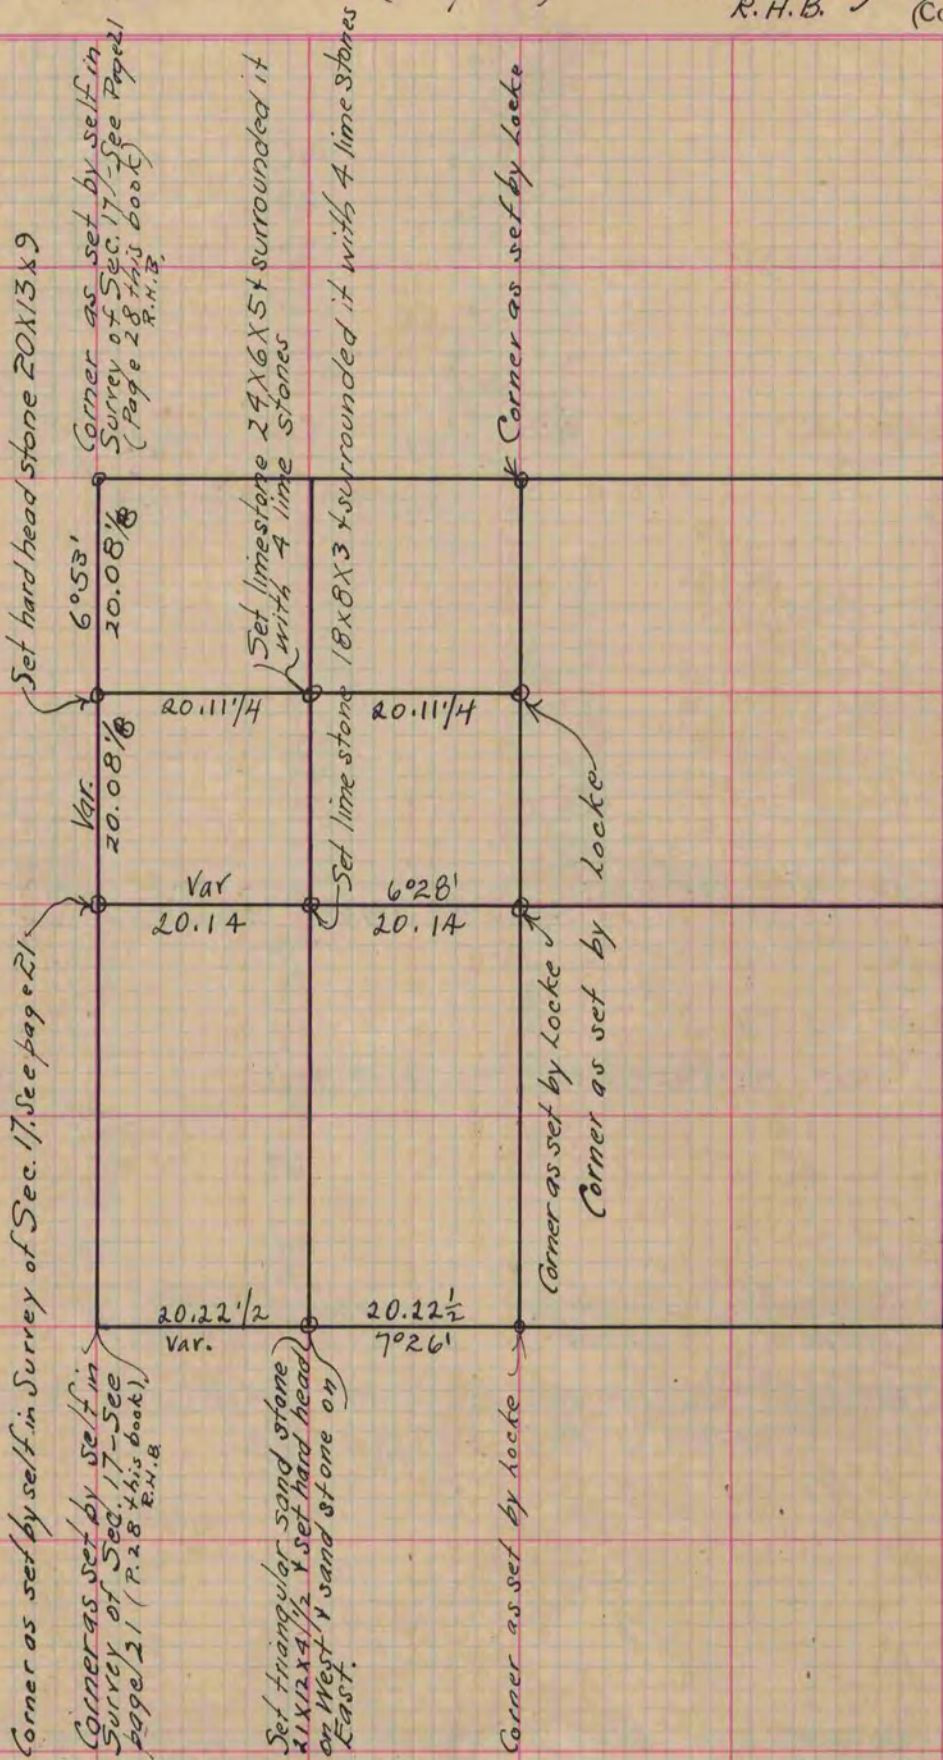

# PLAT AND RECORD

COUNTY BUILDING  
CITY OF JANESVILLE

**MICROFILMED**

Of a Survey on Section 16 T 3 R 10 E. of the 4 P. M. in Magnolia Township

Rock County, Wisconsin, made May the 31 1870

I hereby certify that the following is a correct record of said survey as made by me.

(Signed) Edward Ruger Deputy  
R. H. B. (County Surveyor)

Copied from Upper 1/2 of Page 22 Vol. 2. Original County Surveyors Record