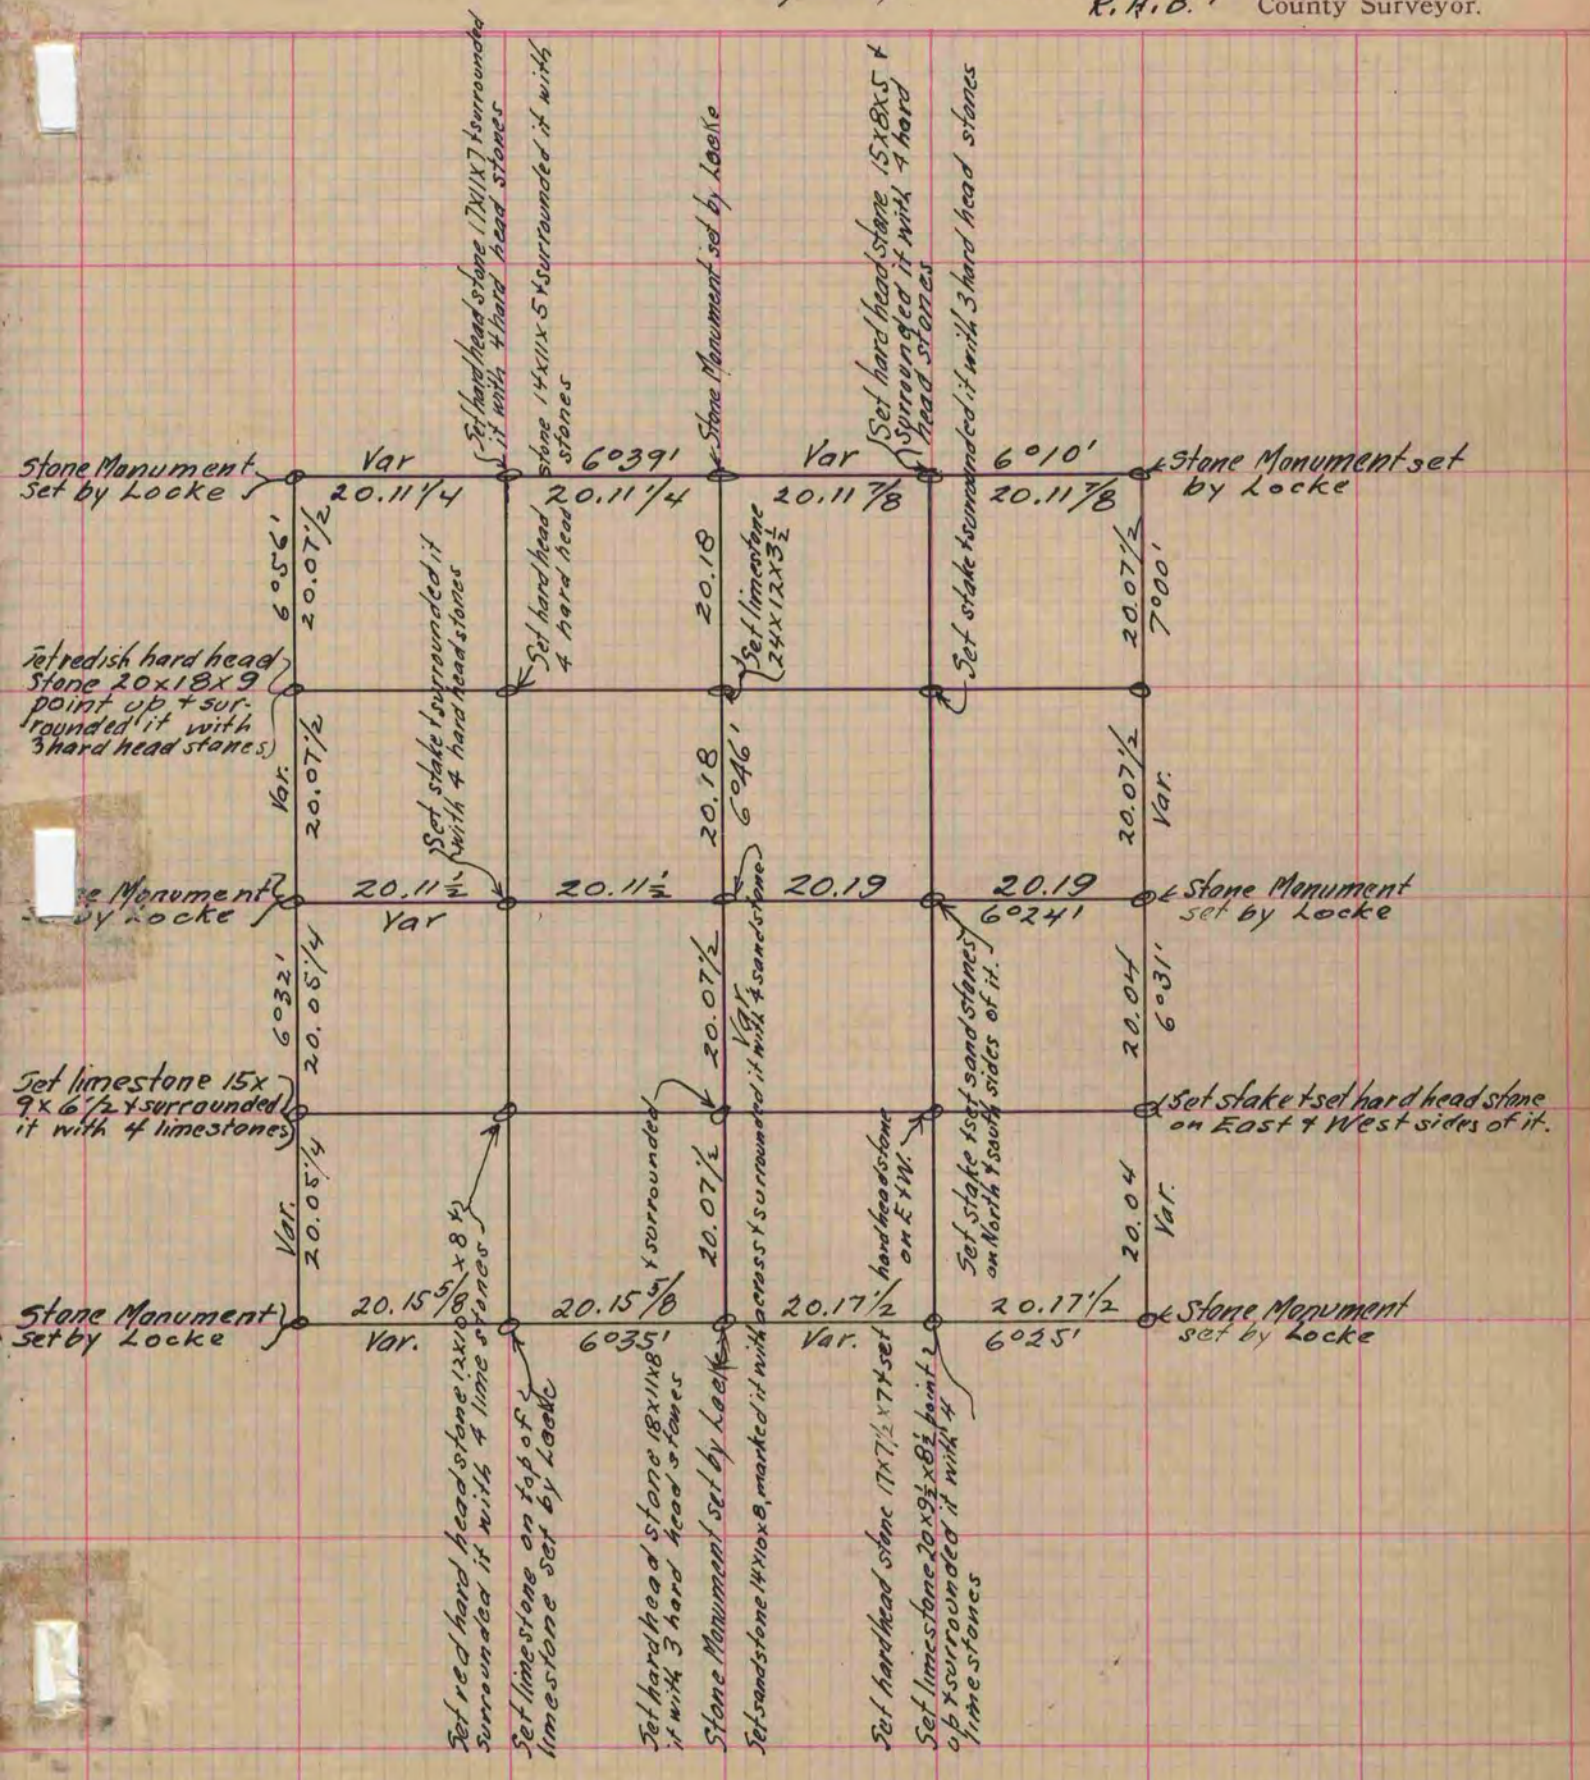

# MICROFILMED PLAT AND RECORD

COUNTY BUILDING  
CITY OF JANESVILLE

Of a Survey on Section 23 T 2 R 11 E. of the 4 P. M. in Plymouth Township  
Rock County, Wisconsin, made Nov. 30 + Dec. the 16, 17 + 19 1870

I hereby certify that the following is a correct record of said survey as made by me.

(Signed) Edward Ruger Deputy  
R. H. B. County Surveyor.

Copied from Page 31 Vol. 2. Original County Surveyors Record